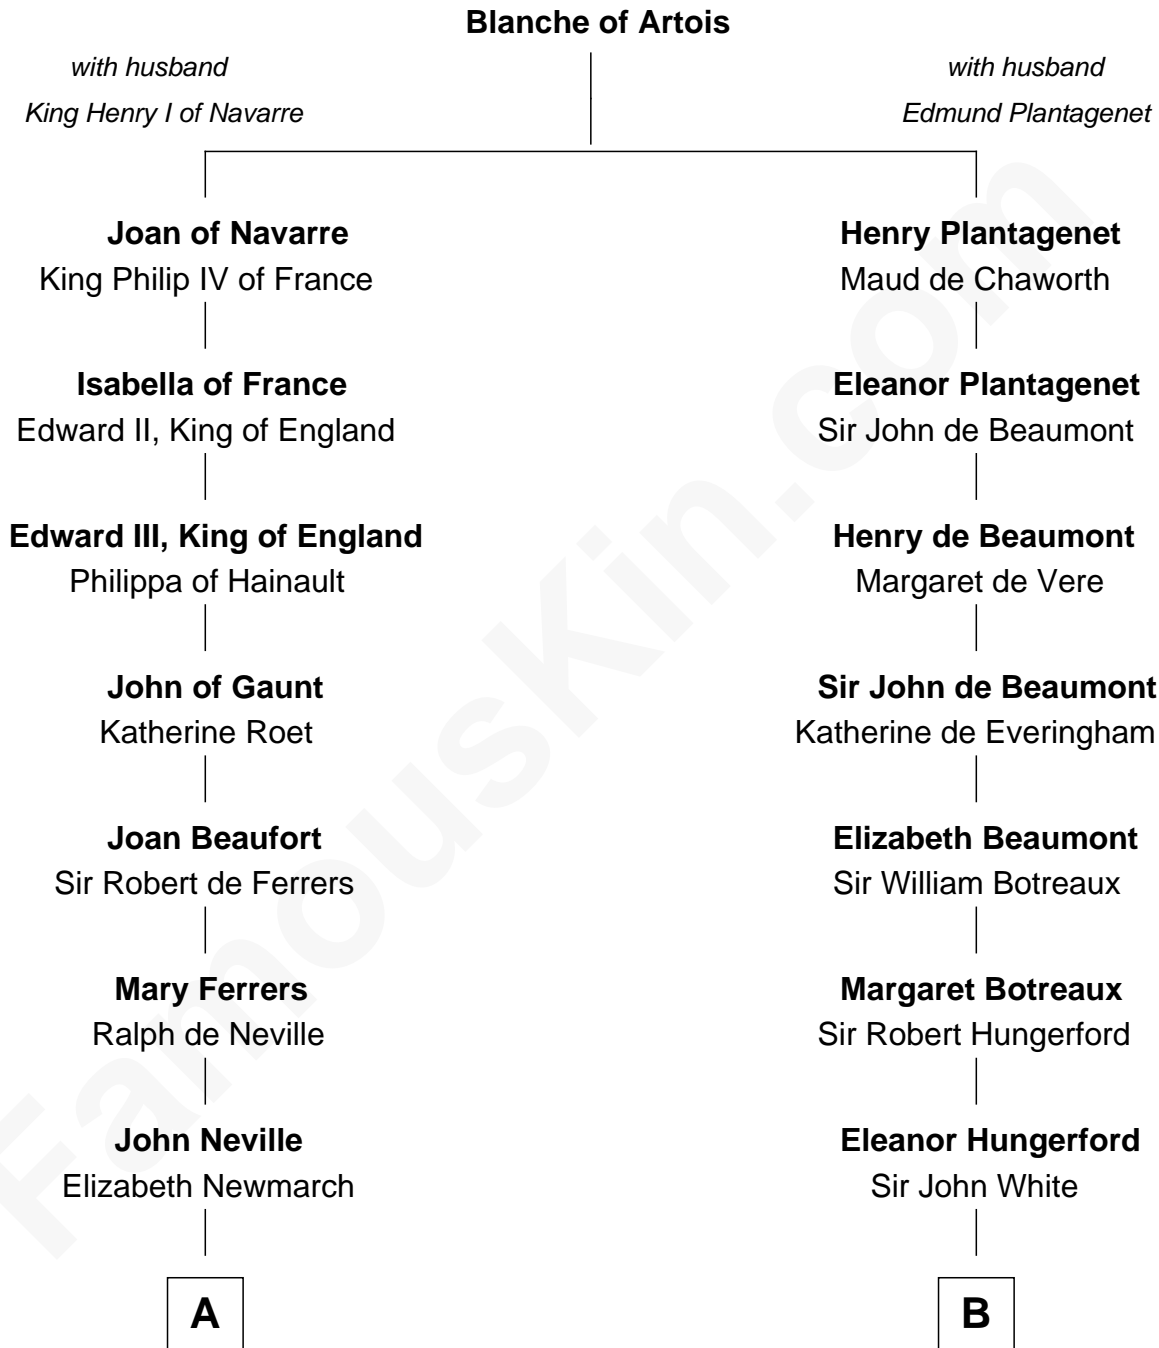

# FamousKin.com Relationship Chart of

**Charles A. Pillsbury**

*Co-Founder of C.A. Pillsbury Co.*

19th cousin 2 times removed of

**Guillermo Billinghurst**

*31st President of Peru*

**C**

**John Carleton**  
Hannah Platts

**Moses Carleton**  
Margaret Sprake

**Henry Carleton**  
Polly Greeley

**Margaret Sprague Carleton**  
George Alfred Pillsbury

**Charles A. Pillsbury**  
*Co-Founder of C.A. Pillsbury Co.*

**D**

**Robert Billinghurst**  
Maria Francisca Agrelo

**Guillermo Eugenio Billinghurst**  
Belisaria Angulo

**Guillermo Billinghurst**  
*31st President of Peru*