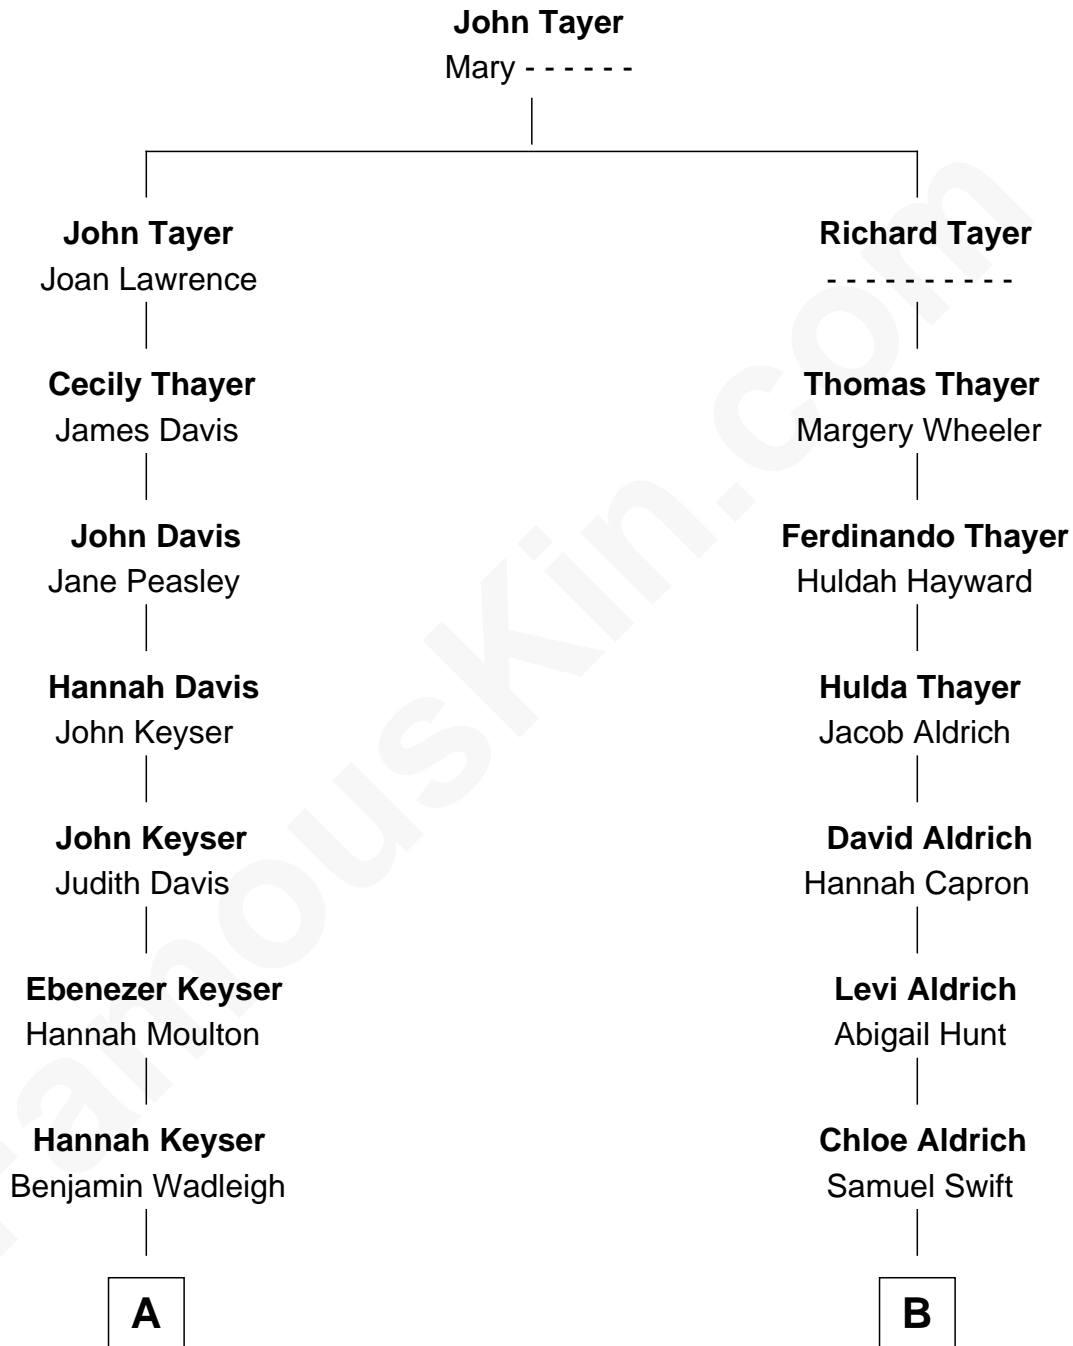

FamousKin.com Relationship Chart of

John Sargent Pillsbury

Co-Founder of C.A. Pillsbury Co.

8th cousin 7 times removed of

Brandon Routh

TV and Movie Actor

A

Susanna Wadleigh

Silas Warren Ballou

Mary Jane Smith

Alfred Emenzo Ballou

Adella Mary Leigh

Viola Adelpia Ballou

Daniel Ephraim Brown

Leigh Alfred Brown

Edith Bell Brandon