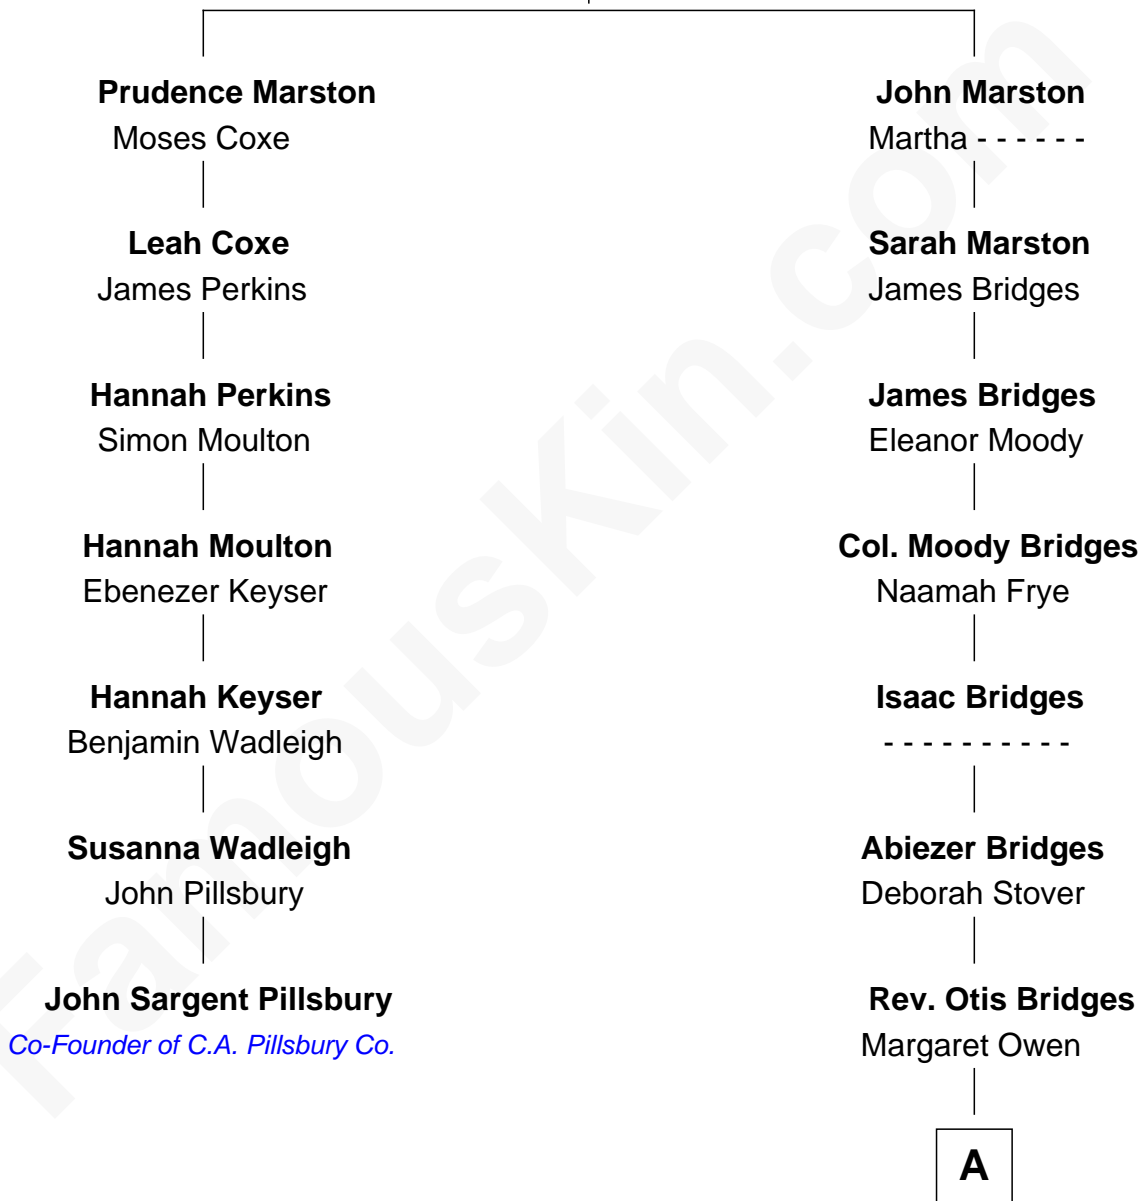

FamousKin.com Relationship Chart of

John Sargent Pillsbury

Co-Founder of C.A. Pillsbury Co.

6th cousin 3 times removed of

Owen Brewster

54th Governor of Maine

William Marston

A

—
Owen W. Bridges

Lydia A. -----

—
Carrie S. Bridges

William Edmund Brewster

—
Owen Brewster

54th Governor of Maine

FamousKin.com