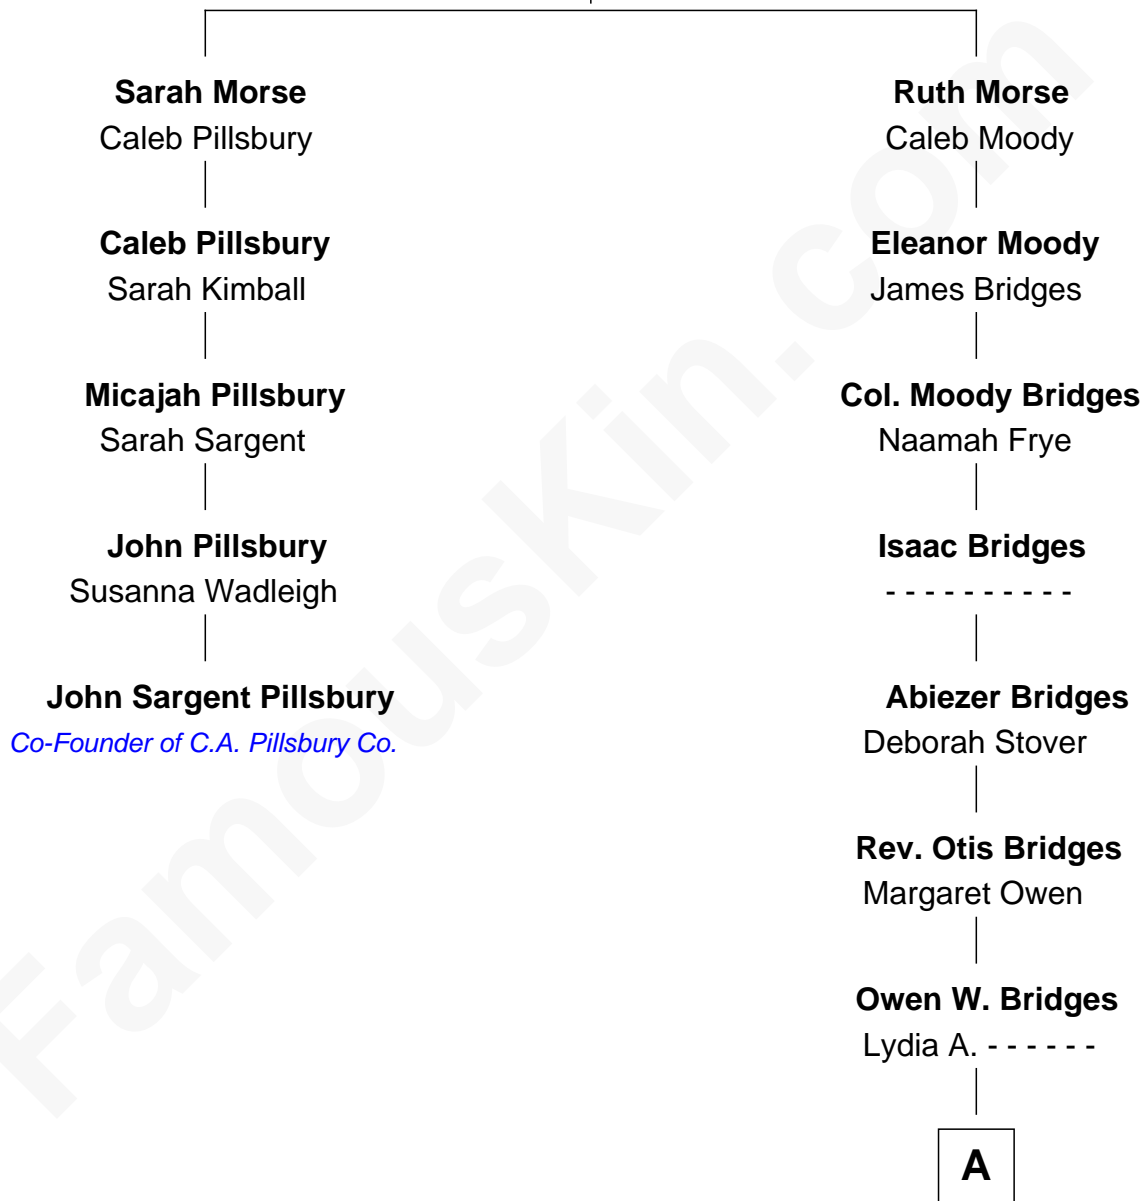

FamousKin.com Relationship Chart of

John Sargent Pillsbury

Co-Founder of C.A. Pillsbury Co.

4th cousin 4 times removed of

Owen Brewster

54th Governor of Maine

Benjamin Morse

Ruth Sawyer

A

Carrie S. Bridges
William Edmund Brewster

Owen Brewster
54th Governor of Maine

FamousKin.com