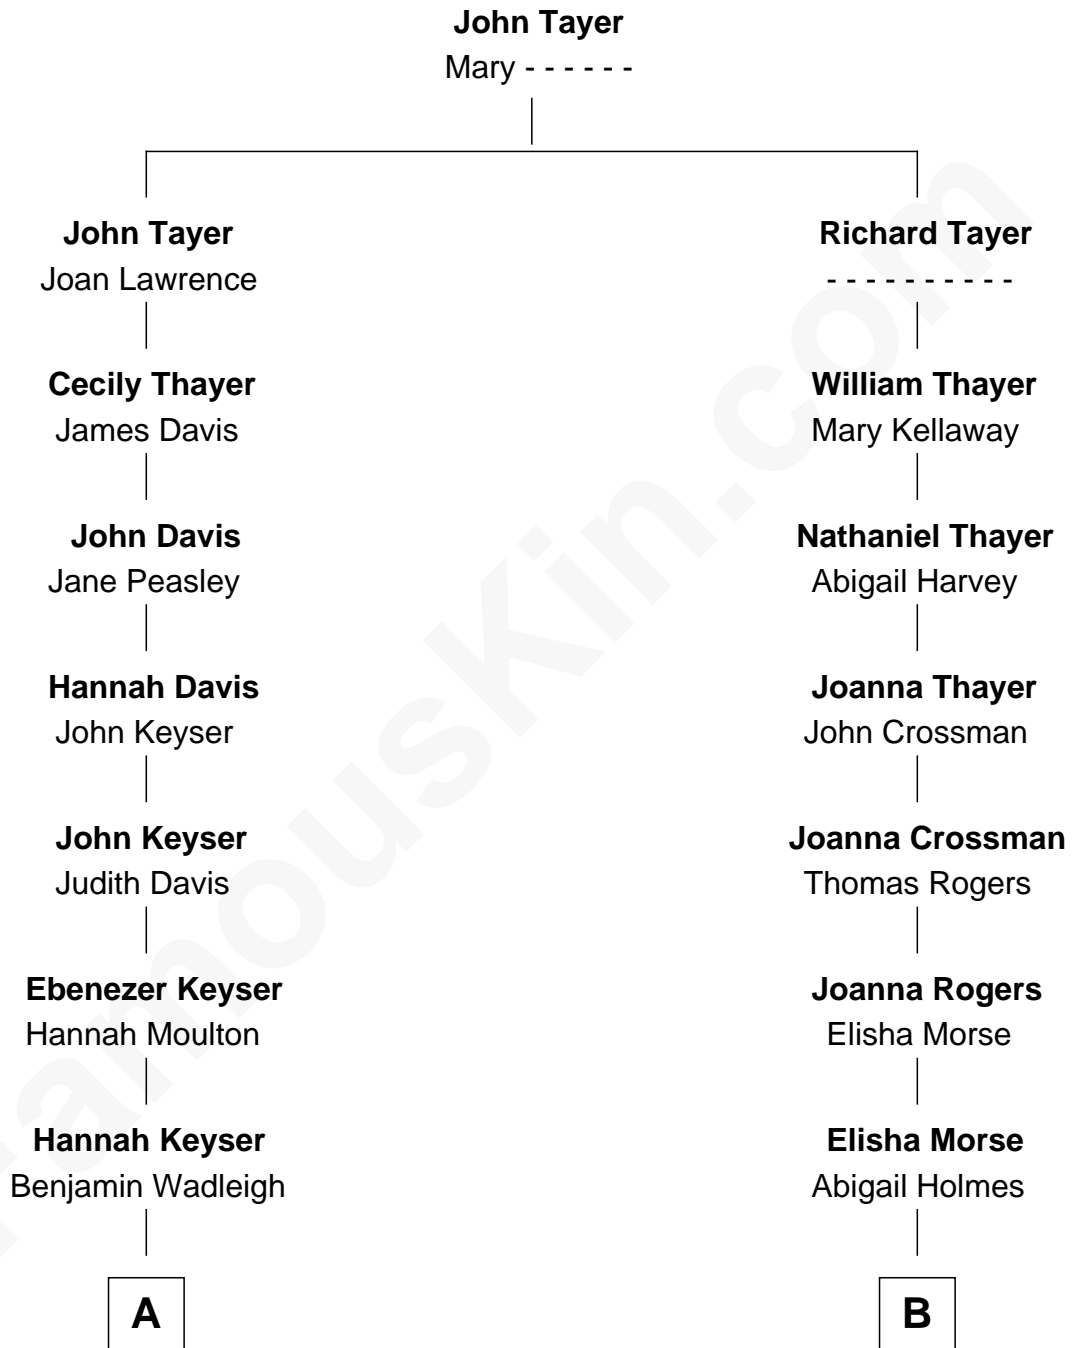

FamousKin.com Relationship Chart of

John Sargent Pillsbury

Co-Founder of C.A. Pillsbury Co.

8th cousin 4 times removed of

Story Musgrave

NASA Astronaut

A

Susanna Wadleigh

John Pillsbury

John Sargent Pillsbury

Co-Founder of C.A. Pillsbury Co.

B

Calvin Morse

Keziah Richardson

Harriett Jane Morse

Samuel Parker Allen

Harriett Ann Allen

Dr. Charles Burnham Porter

Edith Elise Porter

Dr. Percy B. Musgrave

Percy Musgrave

Marguerite Swann

Story Musgrave

NASA Astronaut