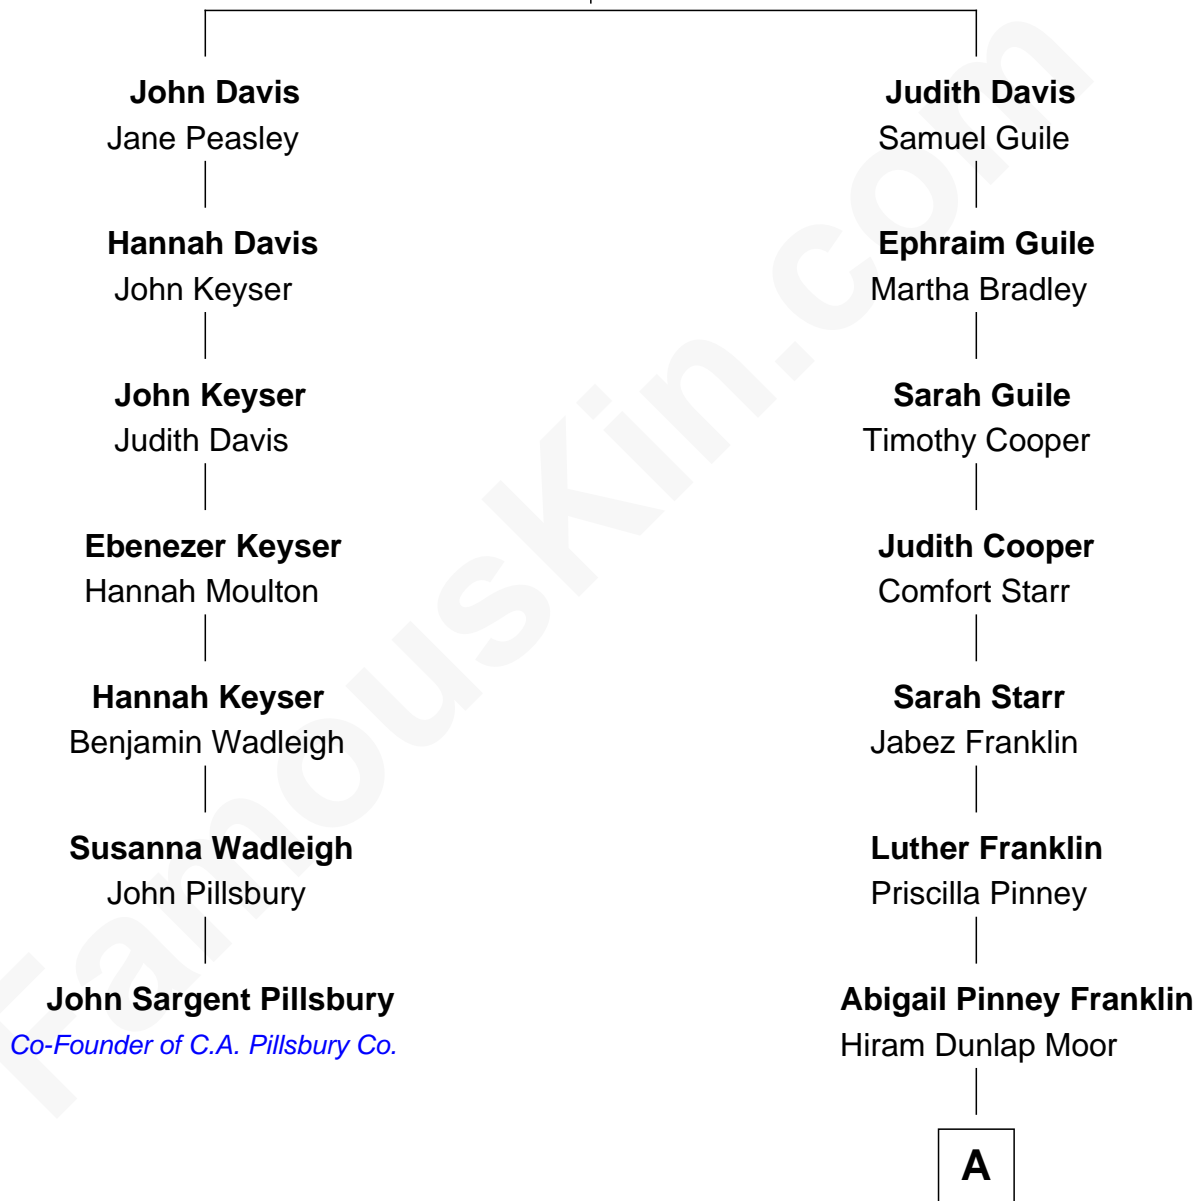

# FamousKin.com Relationship Chart of

**John Sargent Pillsbury**

*Co-Founder of C.A. Pillsbury Co.*

6th cousin 4 times removed of

**Orson Bean**

*TV Actor*

**James Davis**

Cecily Thayer

**A**

—  
**Sarah Jane Moor**

Don Carlos Pollard

—  
**Dallas Frank Pollard**

Katharine Putnam Ainsworth

—  
**Marion Ainsworth Pollard**

George Frederick Burrows

—  
**Orson Bean**