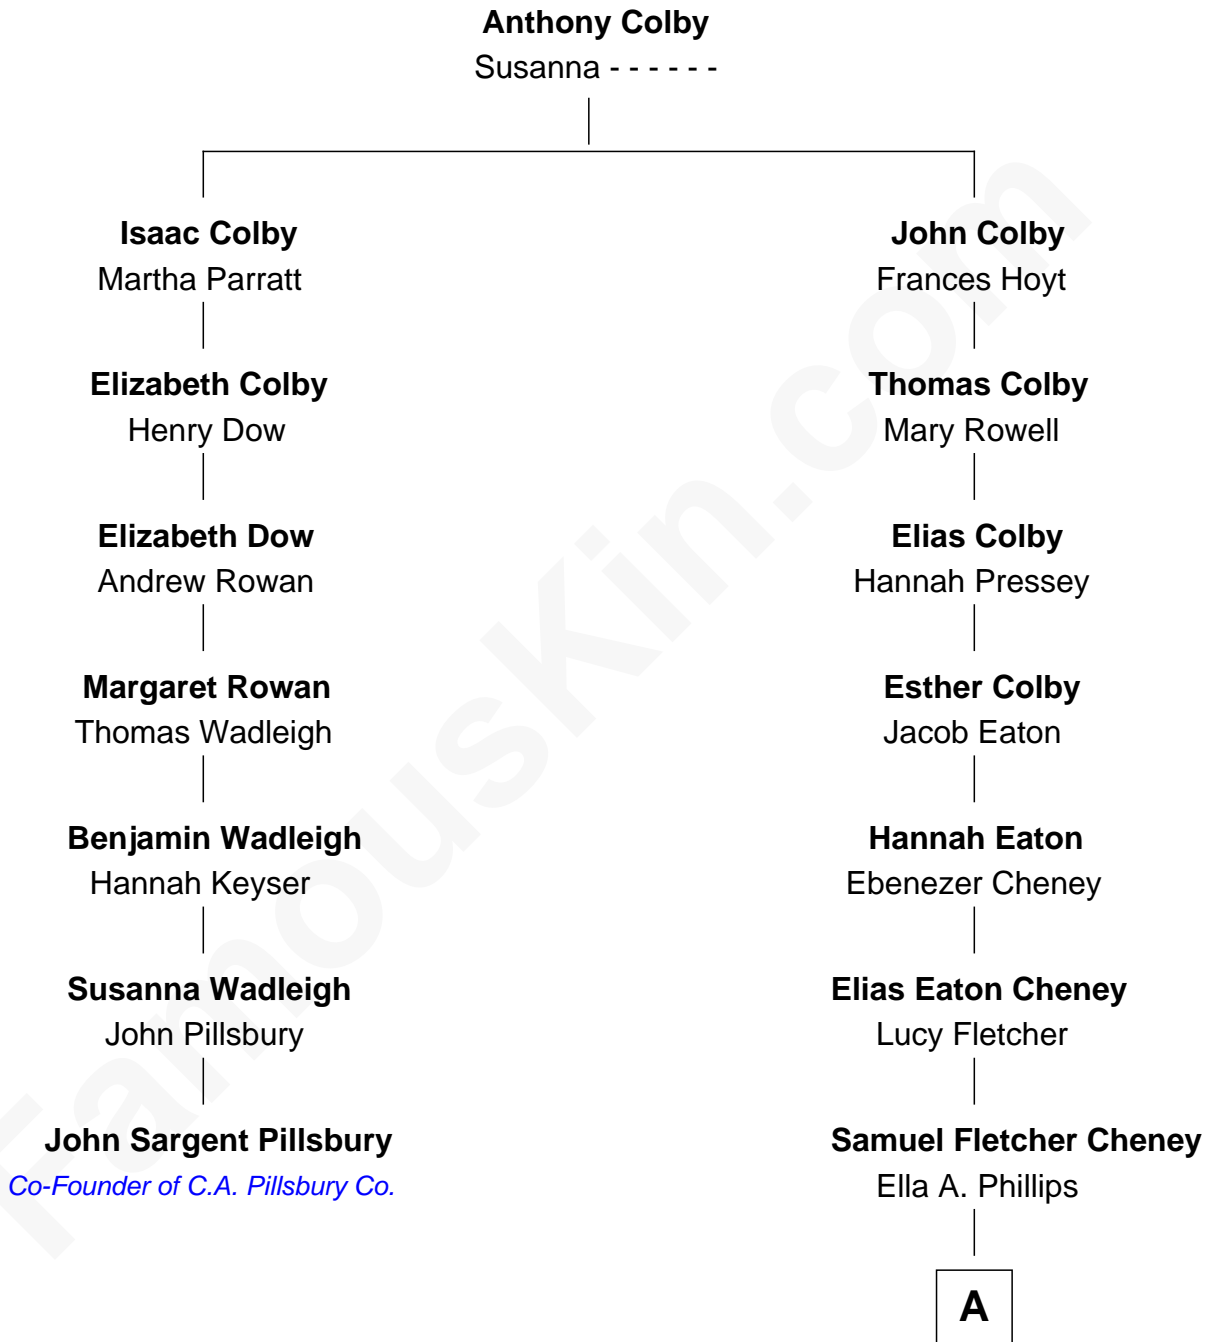

FamousKin.com Relationship Chart of

John Sargent Pillsbury

Co-Founder of C.A. Pillsbury Co.

6th cousin 3 times removed of

Dick Cheney

46th U.S. Vice-President

A

—
Thomas Herbert Cheney

Margaret E. Tyler

—
Richard Herbert Cheney

Marge Lorraine Dickey

—
Dick Cheney

46th U.S. Vice-President

FamousKin.com