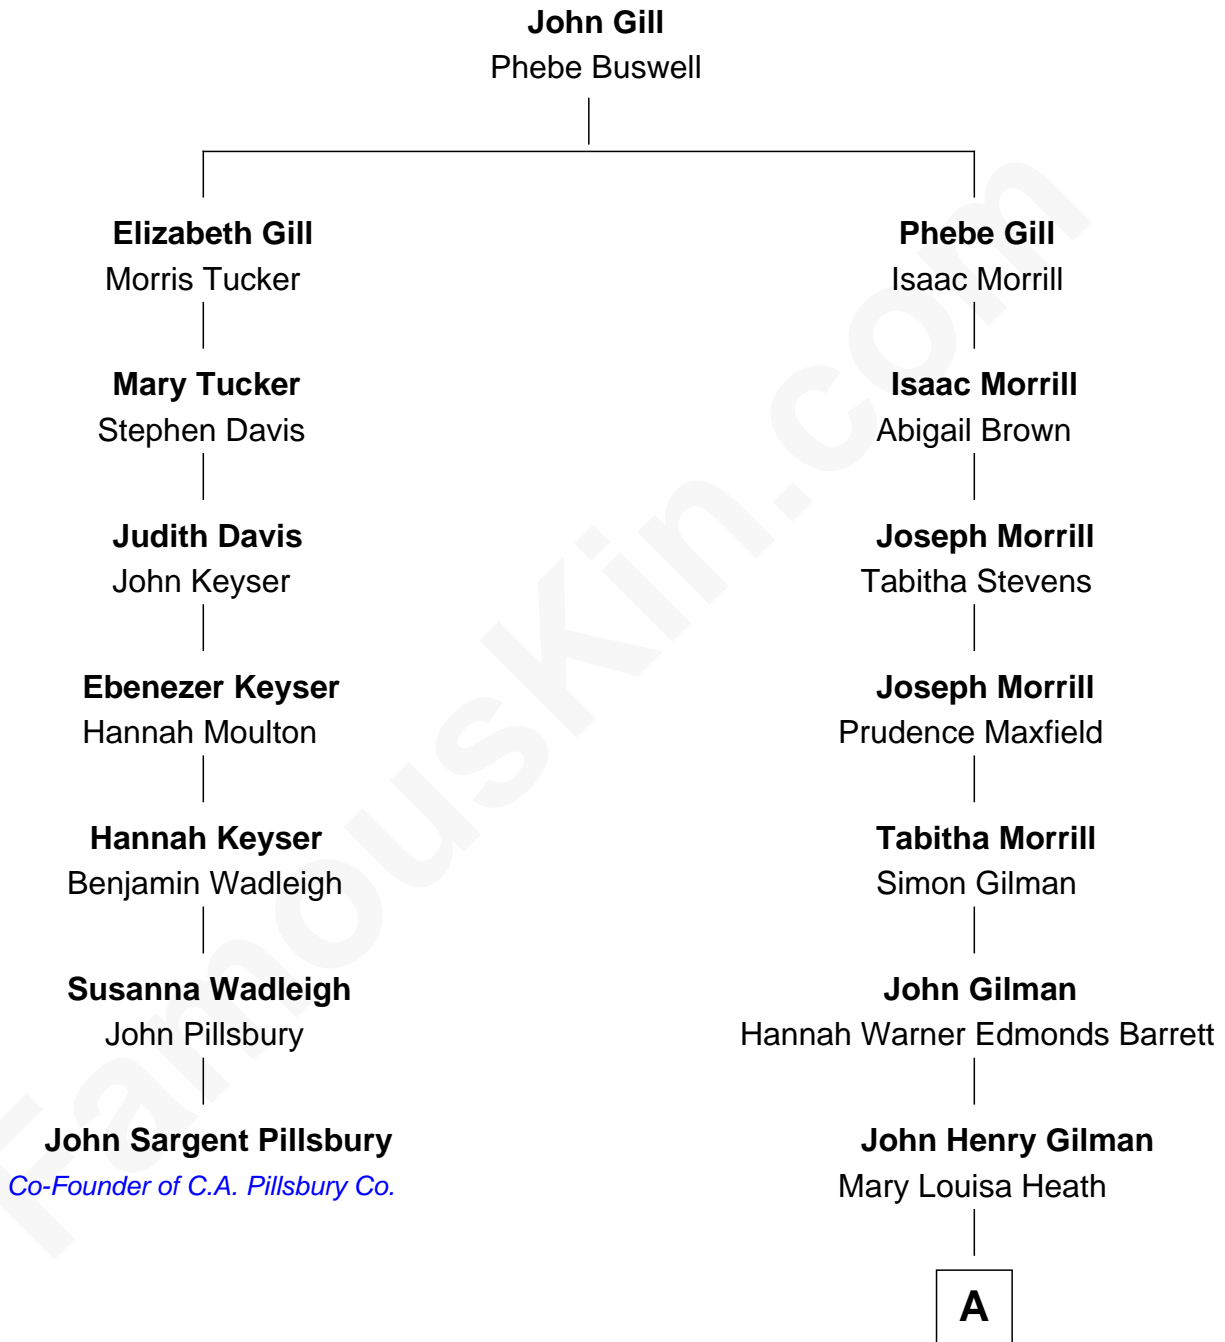

FamousKin.com Relationship Chart of

John Sargent Pillsbury

Co-Founder of C.A. Pillsbury Co.

6th cousin 2 times removed of

Frank G. Allen

51st Governor of Massachusetts

A

Abbie Louise Gilman

Frank Mitchell Allen

Frank G. Allen

51st Governor of Massachusetts

FamousKin.com