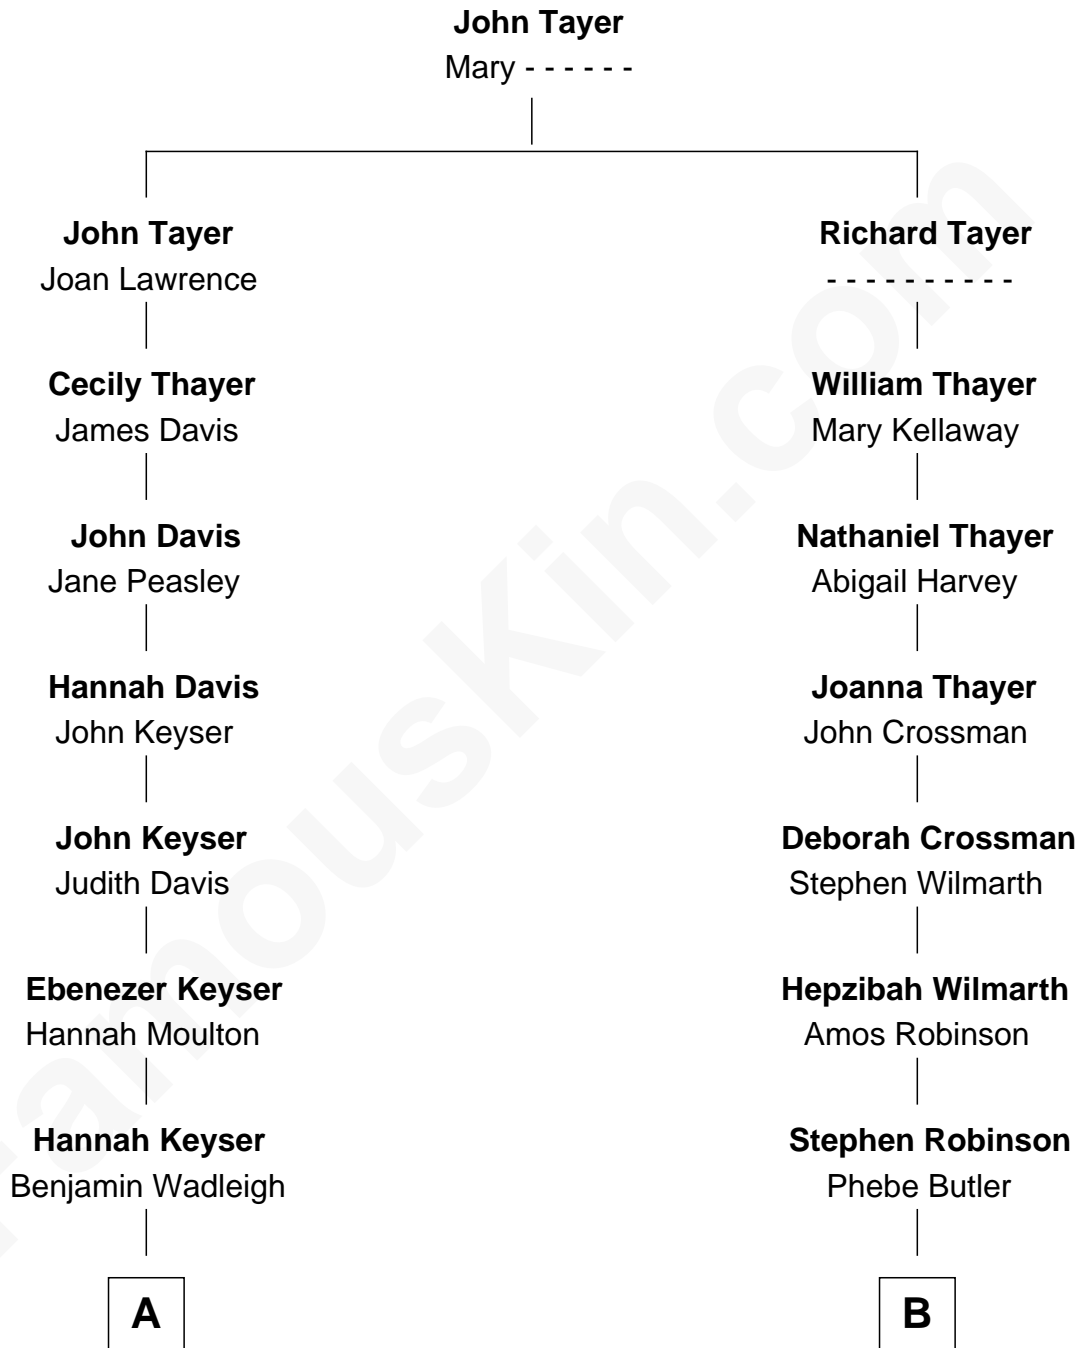

FamousKin.com Relationship Chart of

John Sargent Pillsbury

Co-Founder of C.A. Pillsbury Co.

8th cousin 4 times removed of

Charlie Day

TV and Movie Actor

A

Susanna Wadleigh

John Pillsbury

John Sargent Pillsbury

Co-Founder of C.A. Pillsbury Co.

B

Warren Robinson

Mary T. Mears

Anne Mathilda Robinson

Chauncey Goodrich Austin

Roswell Mears Austin

Katharine Mussey Sewall

Katharine Hartwell Austin

Dr. Lawton Parker Greenman Peckham

Mary Adelaide Peckham

Thomas Charles Day

Charlie Day

TV and Movie Actor