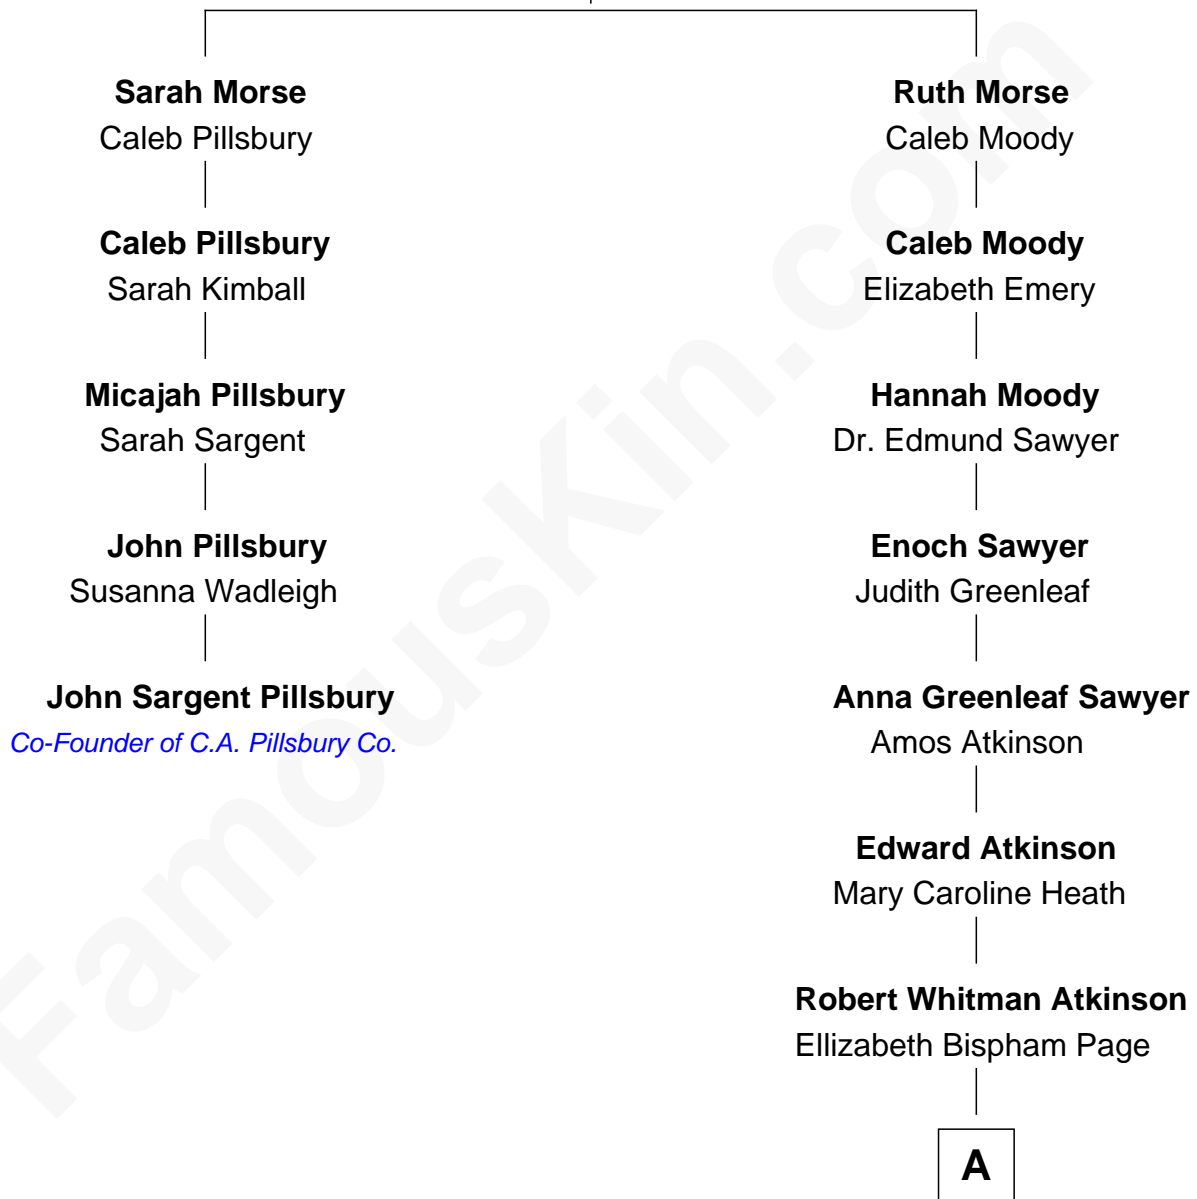

FamousKin.com Relationship Chart of

John Sargent Pillsbury

Co-Founder of C.A. Pillsbury Co.

4th cousin 4 times removed of

Sam Waterston

Stage, TV and Movie Actor

Benjamin Morse

Ruth Sawyer

A

Alice Tucker Atkinson
George Chychele Waterston

Sam Waterston
Stage, TV and Movie Actor

FamousKin.com