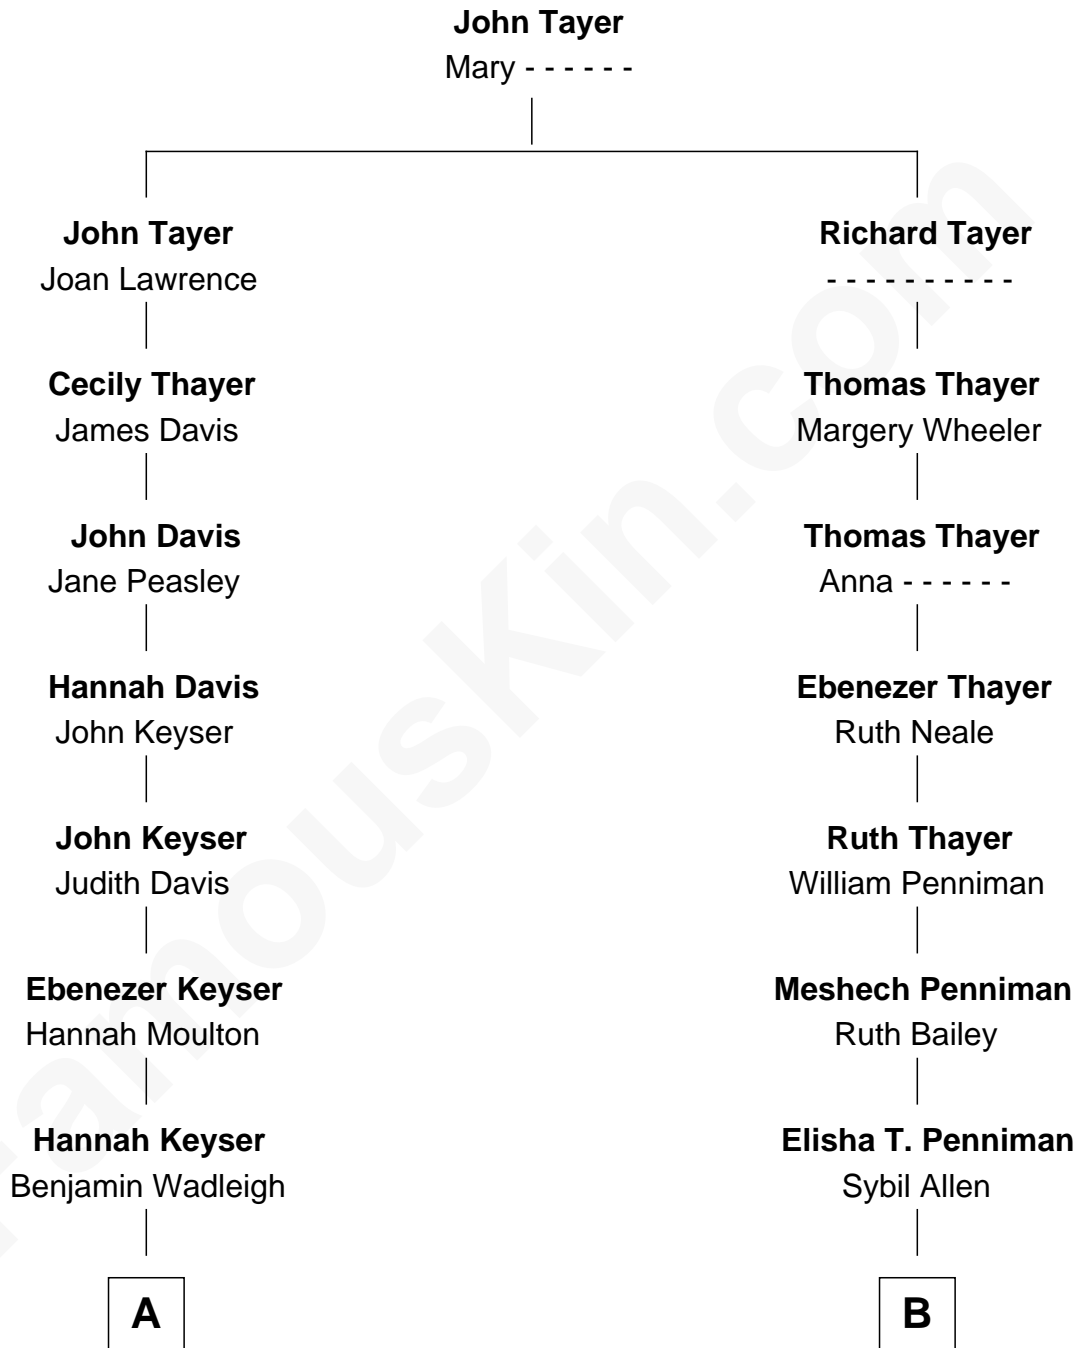

# FamousKin.com Relationship Chart of

**John Sargent Pillsbury**

*Co-Founder of C.A. Pillsbury Co.*

8th cousin 3 times removed of

**Sam Waterston**

*Stage, TV and Movie Actor*

**A**

**Susanna Wadleigh**

John Pillsbury

**John Sargent Pillsbury**

*Co-Founder of C.A. Pillsbury Co.*

**B**

**Caroline Penniman**

Charles Heath

**Mary Caroline Heath**

Edward Atkinson

**Robert Whitman Atkinson**

Elizabeth Bispham Page

**Alice Tucker Atkinson**

George Chychele Waterston

**Sam Waterston**

*Stage, TV and Movie Actor*