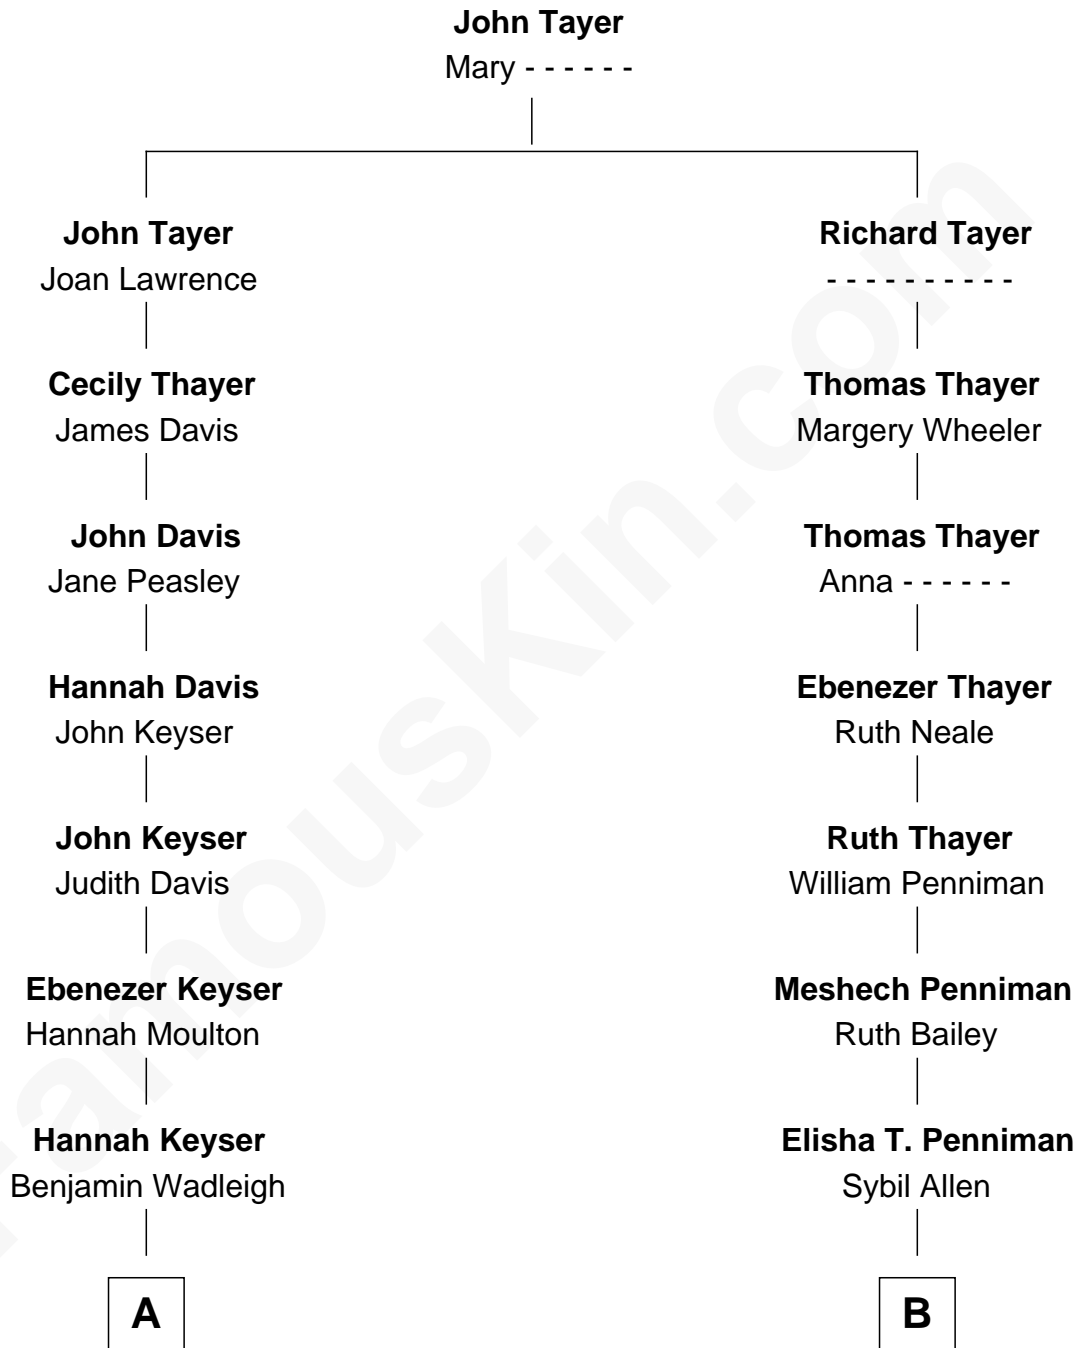

FamousKin.com
Relationship Chart of
John Sargent Pillsbury
Co-Founder of C.A. Pillsbury Co.

8th cousin of
Maj. Gen. Francis C. Barlow
Union Army - U.S. Civil War

A

Susanna Wadleigh

John Pillsbury

John Sargent Pillsbury

Co-Founder of C.A. Pillsbury Co.

B

Almira Cornelia Penniman

Rev. David Hatch Barlow

Maj. Gen. Francis C. Barlow

Union Army - U.S. Civil War

FamousKin.com