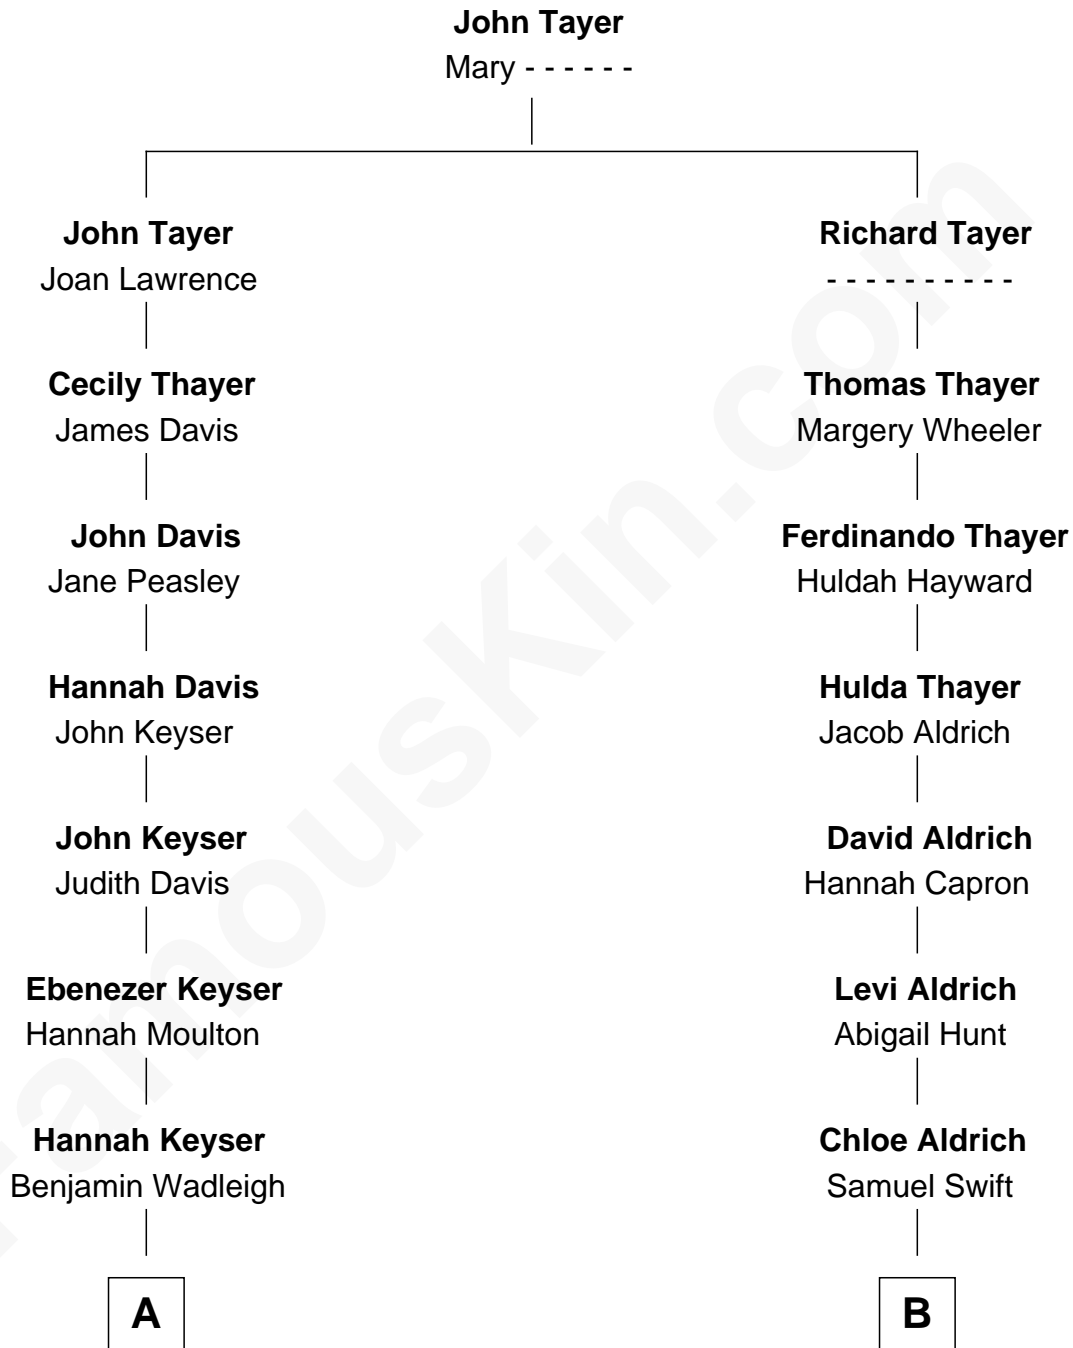

FamousKin.com Relationship Chart of

John Sargent Pillsbury

Co-Founder of C.A. Pillsbury Co.

8th cousin 6 times removed of

Robert Patrick

TV and Movie Actor

A

Susanna Wadleigh

John Pillsbury

John Sargent Pillsbury

Co-Founder of C.A. Pillsbury Co.

B

Rose Swift

Jesse Ballou

Silas Ballou

Anna Saunders

Laura Ann Ballou

Ansel Bourn

Salina A. Bourn

Charles Randolph Applin

Susan Louise Applin

Samuel Patrick

Samuel Patrick

Sybil Rushing Wallace