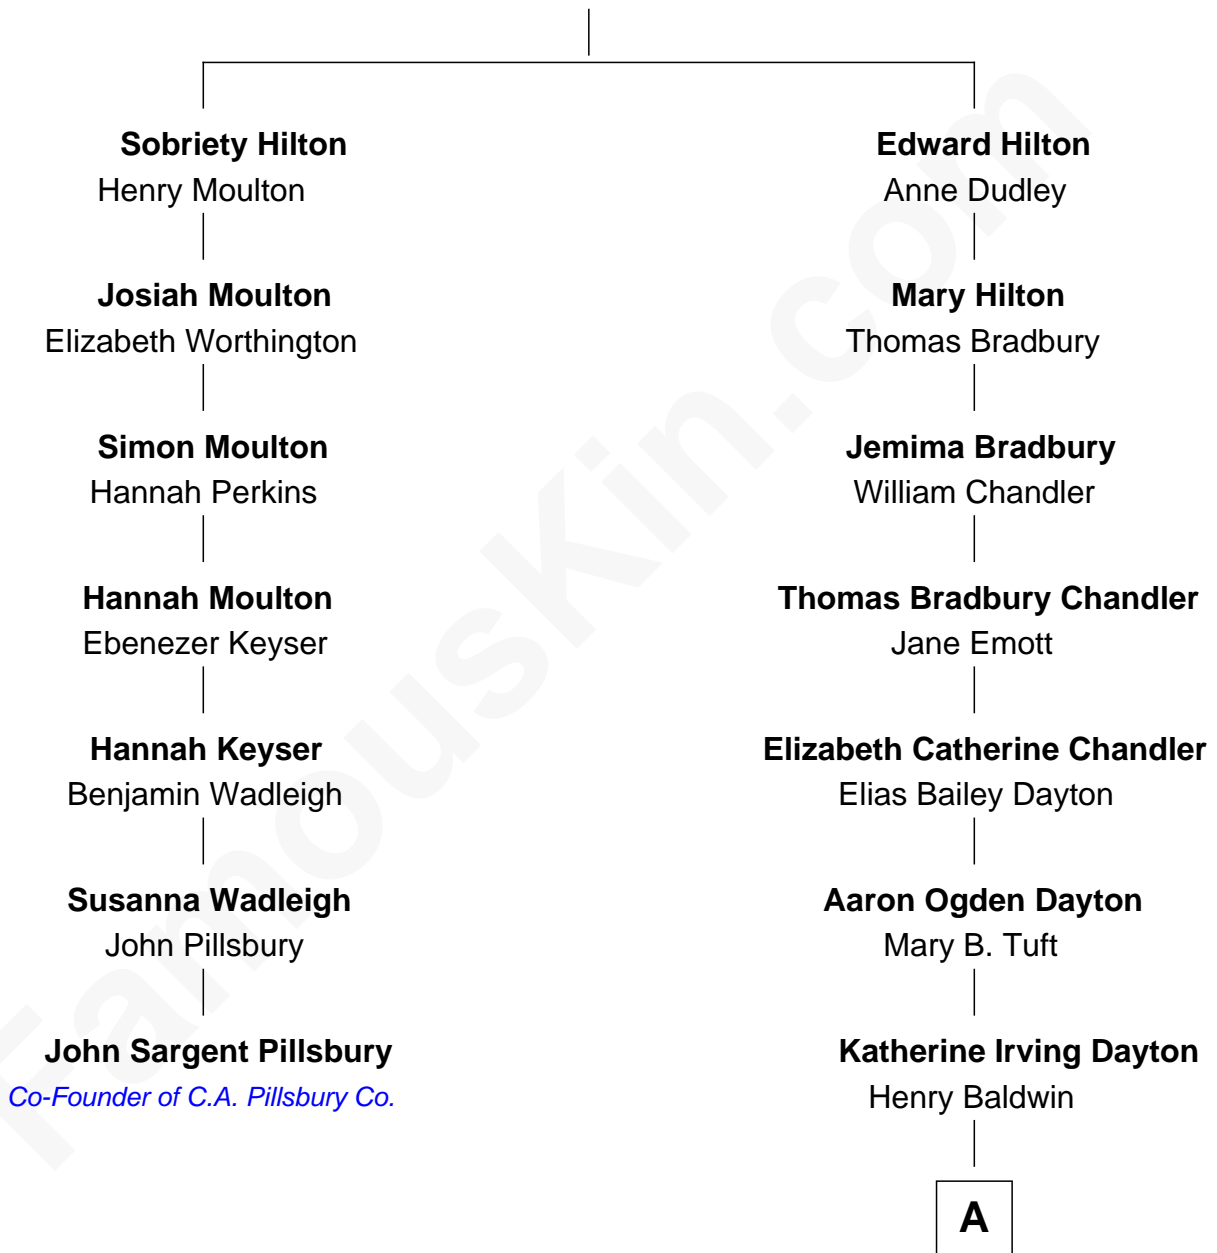

# FamousKin.com Relationship Chart of

**John Sargent Pillsbury**

*Co-Founder of C.A. Pillsbury Co.*

6th cousin 4 times removed of

**Christopher Reeve**

*Movie Actor*

Edward Hilton

A

—  
**Margaretta Willis Baldwin**

Augustus Henry Reeve

—  
**Richard Henry Reeve**

Anne Conrad D'Olier

—  
**Franklin D'Olier Reeve**

Barbara Pitney Lamb

—  
**Christopher Reeve**

*Movie Actor*