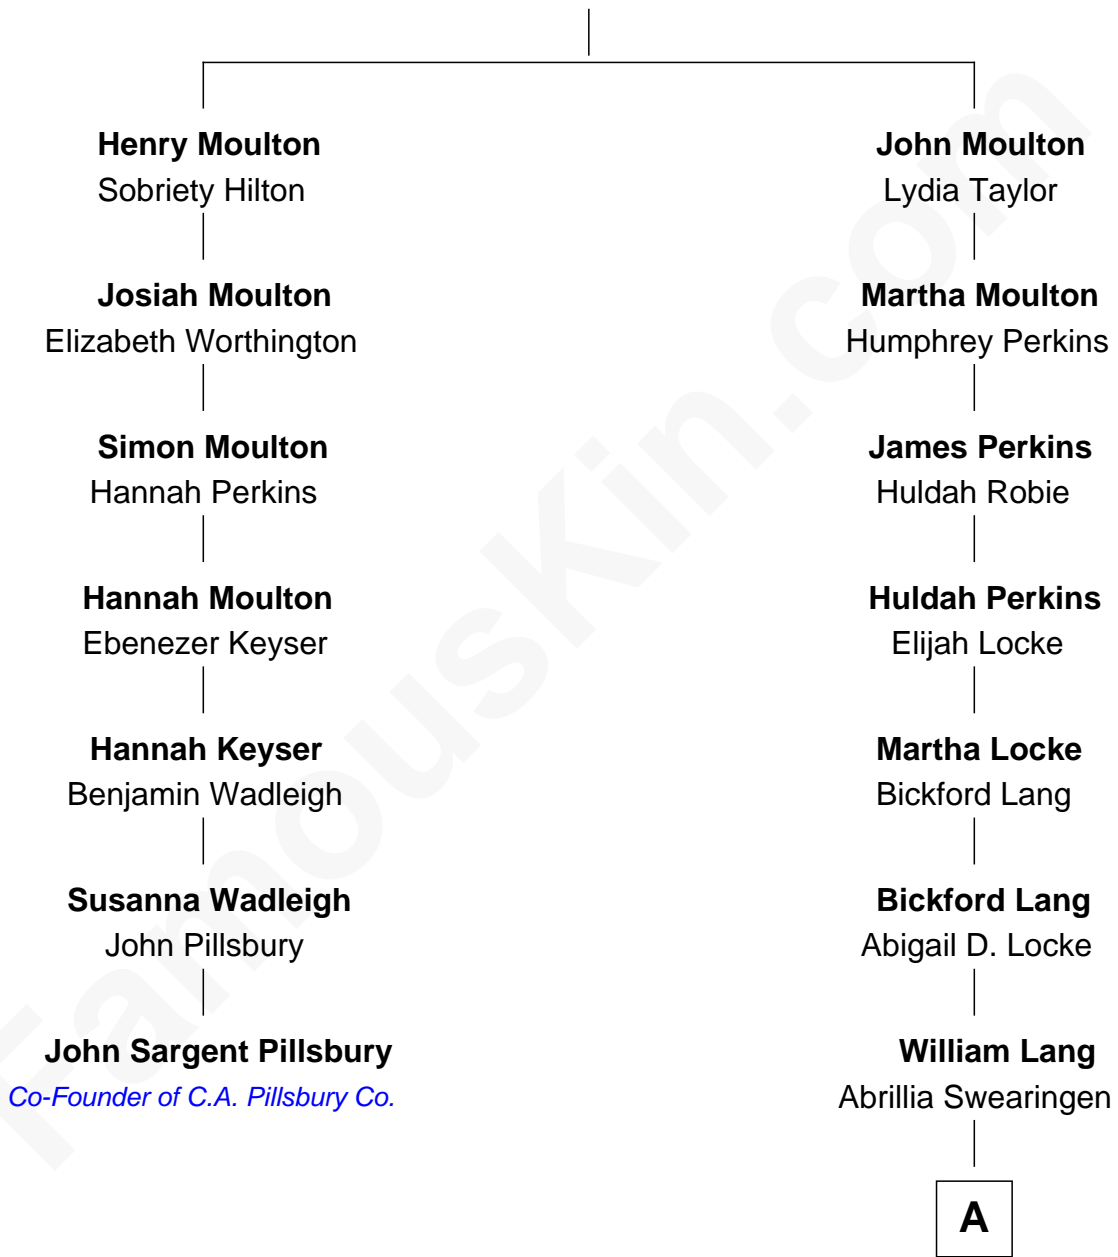

FamousKin.com Relationship Chart of

John Sargent Pillsbury

Co-Founder of C.A. Pillsbury Co.

6th cousin 6 times removed of

Halle Berry

TV and Movie Actress

John Moulton

Anne Greene

A

Nancy Maria Lang

Thomas Johnson

Agnes L. Johnson

Ellsworth Warren Spaulding

Bessie C. Spaulding

Eugene Allen Hawkins

Earl Ellsworth Hawkins