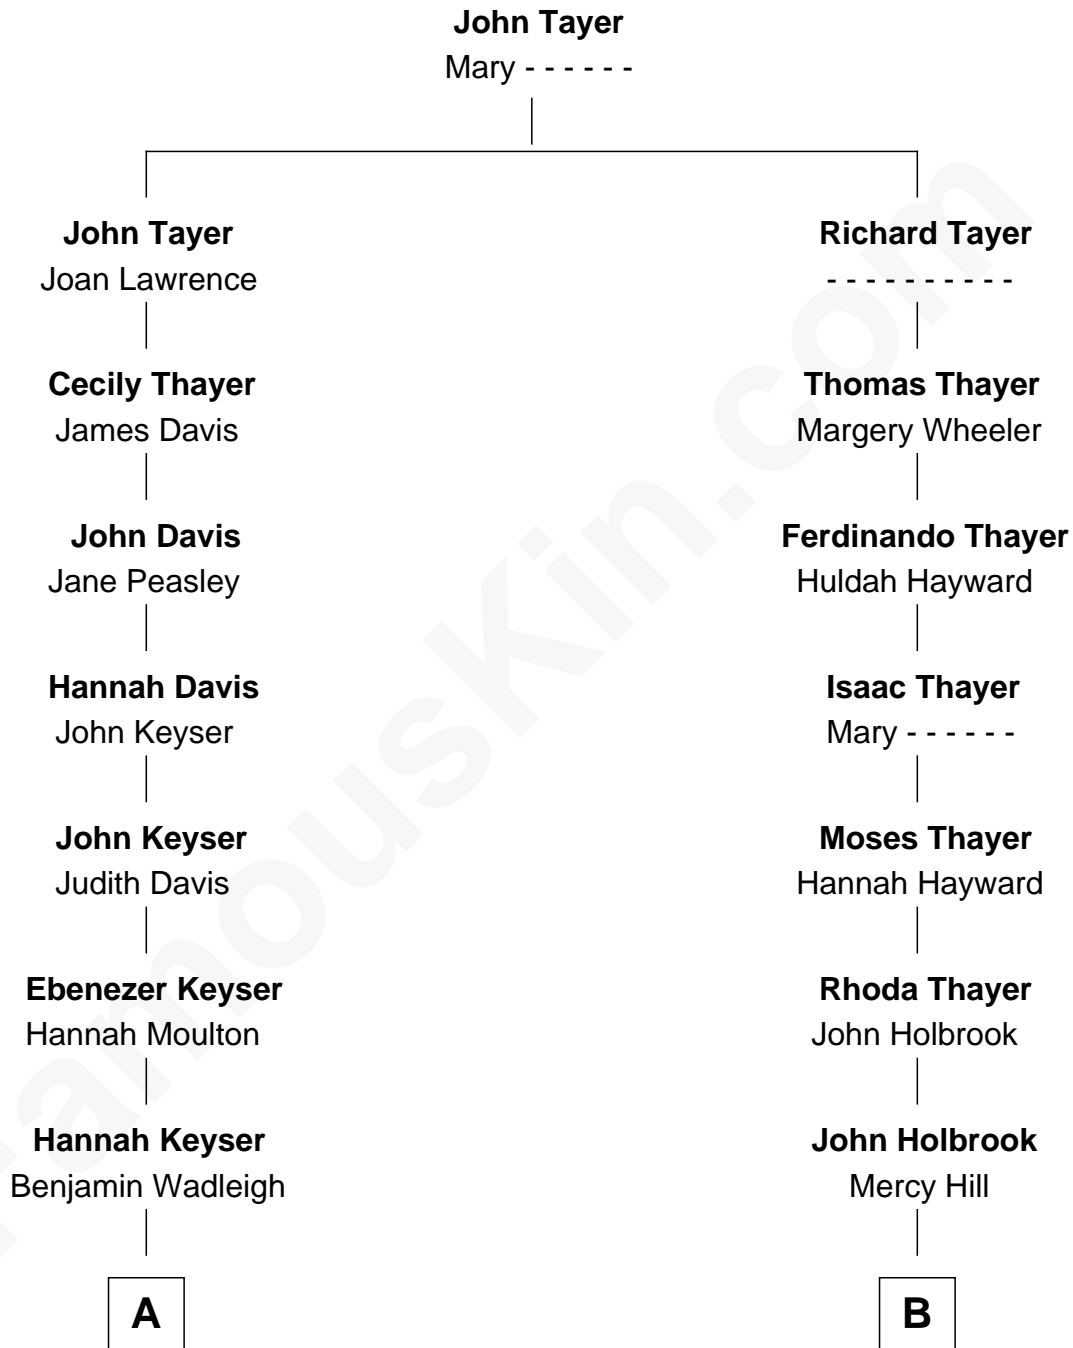

# FamousKin.com Relationship Chart of

**John Sargent Pillsbury**

*Co-Founder of C.A. Pillsbury Co.*

8th cousin 4 times removed of

**George W. Bush**

*43rd U.S. President*

**A**

**Susanna Wadleigh**

John Pillsbury

**John Sargent Pillsbury**

*Co-Founder of C.A. Pillsbury Co.*

**B**

**Chloe Holbrook**

Gen. James Pierce

**Jonas James Pierce**

Kate Pritzel

**Scott Pierce**

Mabel Marvin

**Marvin Pierce**

Pauline Robinson

**Barbara Pierce**

George Herbert Walker Bush

**George W. Bush**

*43rd U.S. President*