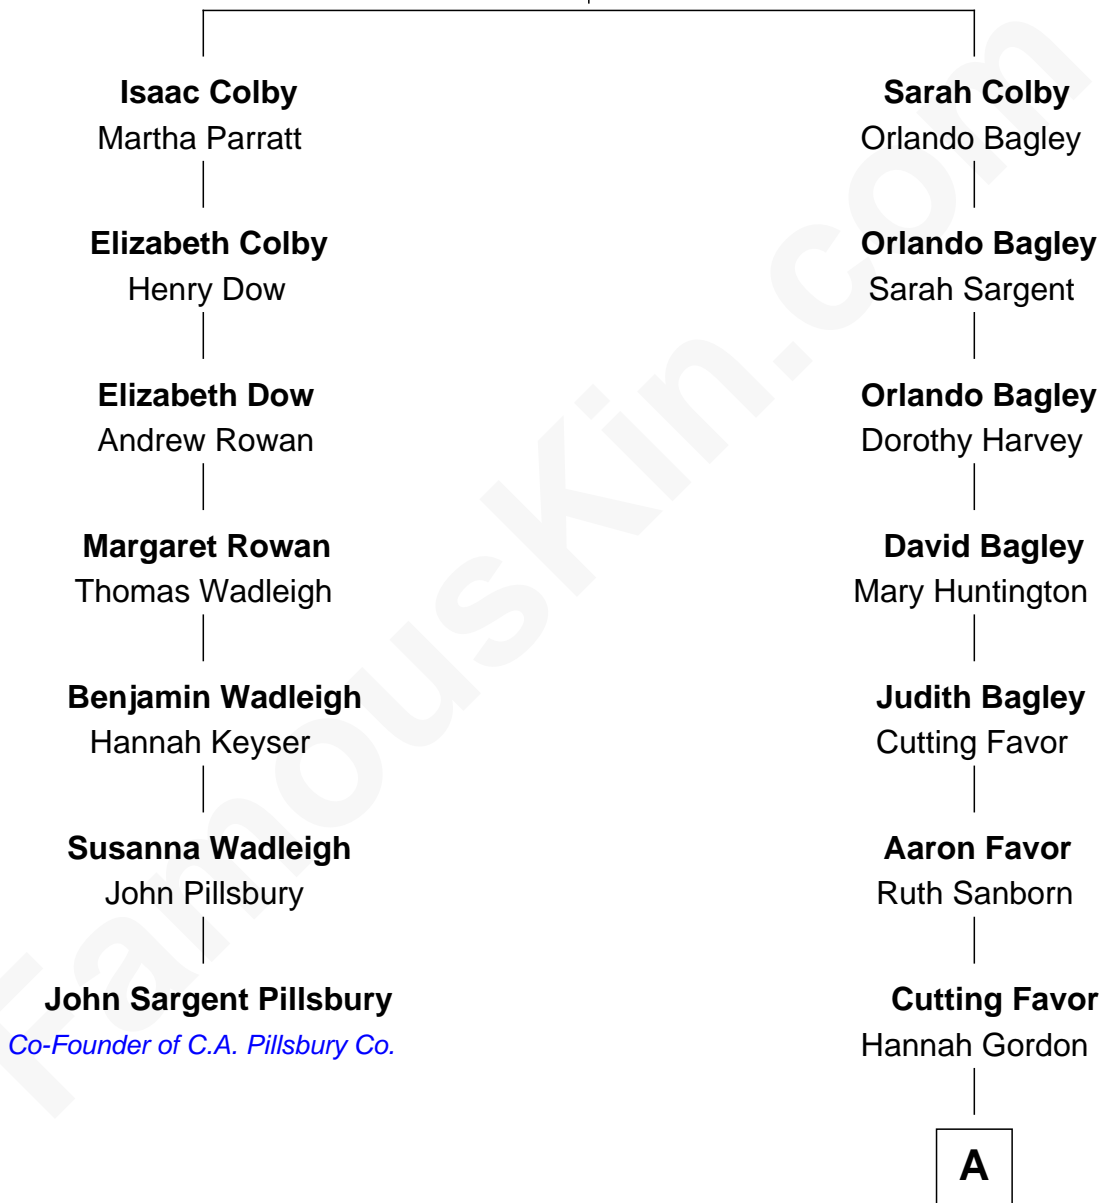

# FamousKin.com Relationship Chart of

**John Sargent Pillsbury**

*Co-Founder of C.A. Pillsbury Co.*

6th cousin 4 times removed of

**Bette Davis**

*Movie Actress*

**Anthony Colby**  
Susanna - - - - -

**A**

—  
**Jacob Gordon Favor**

Augusta Freeman

—  
**William Aaron Favor**

Harriet Eugenia Thompson

—  
**Ruth Augusta Favor**

Harlow Morrell Davis

—  
**Bette Davis**

*Movie Actress*