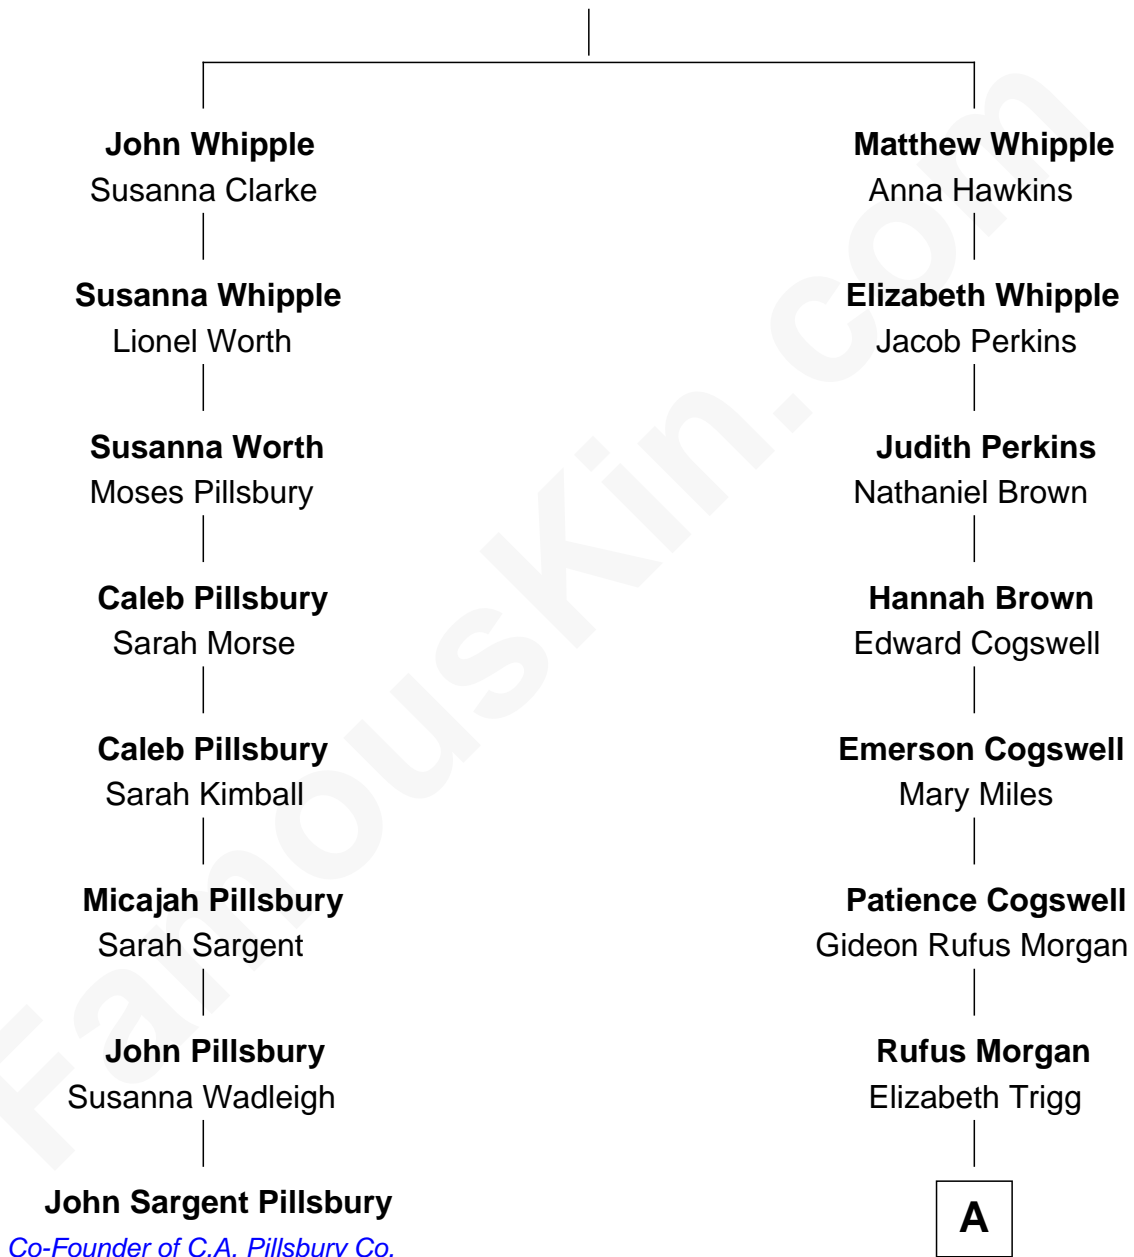

# FamousKin.com Relationship Chart of

**John Sargent Pillsbury**

*Co-Founder of C.A. Pillsbury Co.*

7th cousin 3 times removed of

**Tennessee Williams**

*Author of A Streetcar Named Desire*

**Matthew Whipple**

Joan - - - - -

**A**

—  
**Rhoda Campbell Morgan**

John Williams

—  
**Thomas Lanier Williams**

Isabelle Coffin

—  
**Cornelius Coffin Williams**

Edwina Dakin

—  
**Tennessee Williams**

*Author of [A Streetcar Named Desire](#)*

FamousKin.com