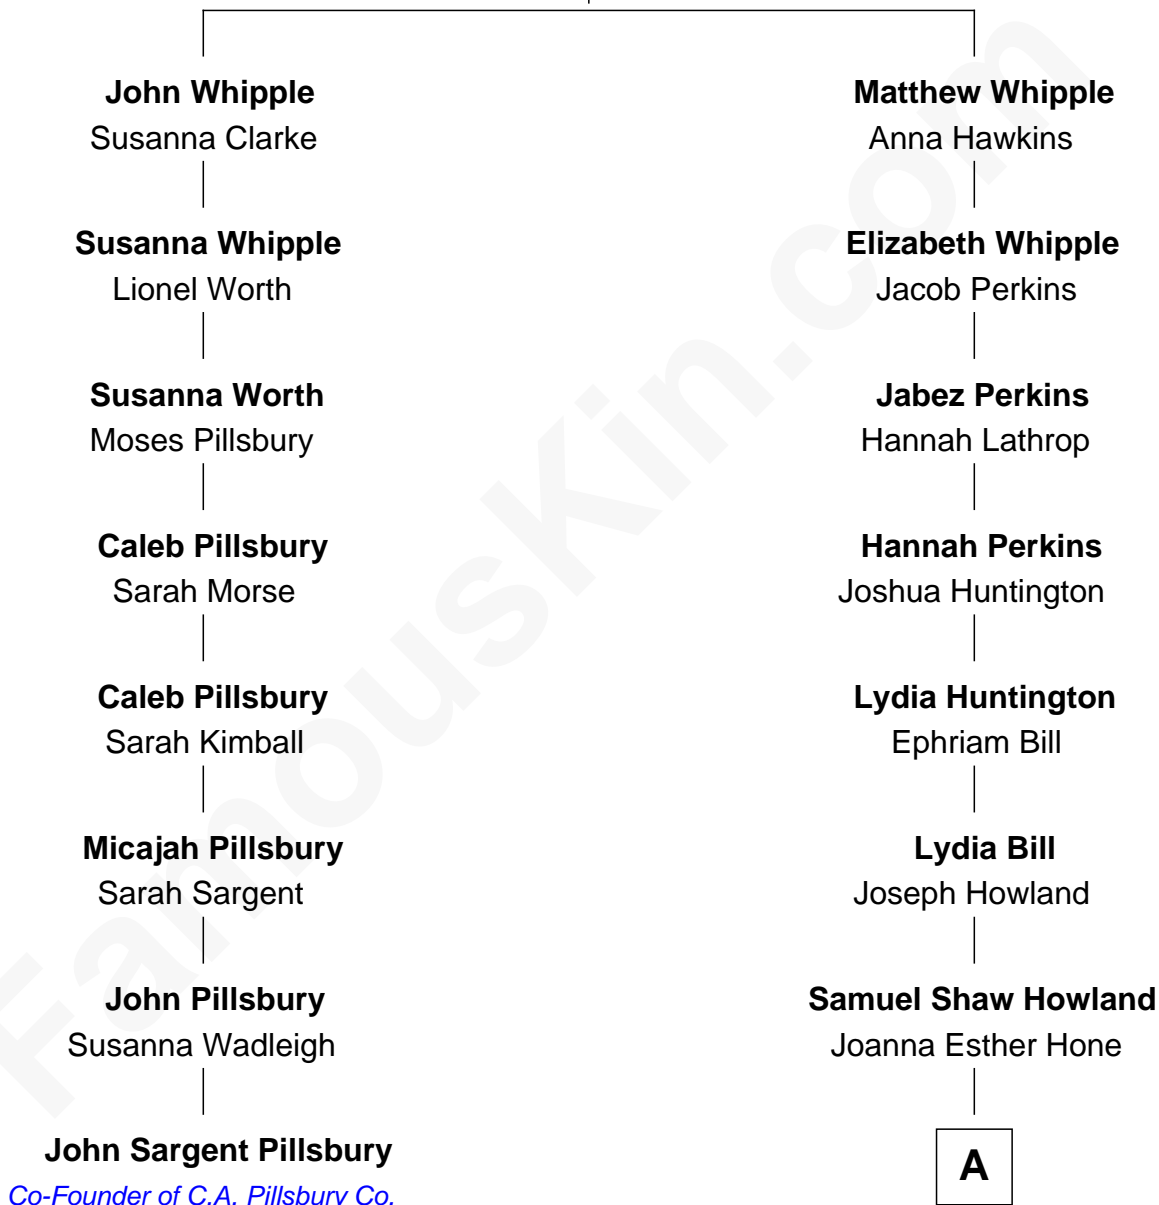

# FamousKin.com Relationship Chart of

**John Sargent Pillsbury**

*Co-Founder of C.A. Pillsbury Co.*

7th cousin 3 times removed of

**Louis Auchincloss**

*Author*

**Matthew Whipple**

Joan - - - - -

**A**

**Caroline Howland**  
Charles Handy Russell

**Joanna Hone Russell**  
John Winthrop Auchincloss

**Joseph Howland Auchincloss**  
Priscilla Dixon Stanton

**Louis Auchincloss**  
*Author*

FamousKin.com