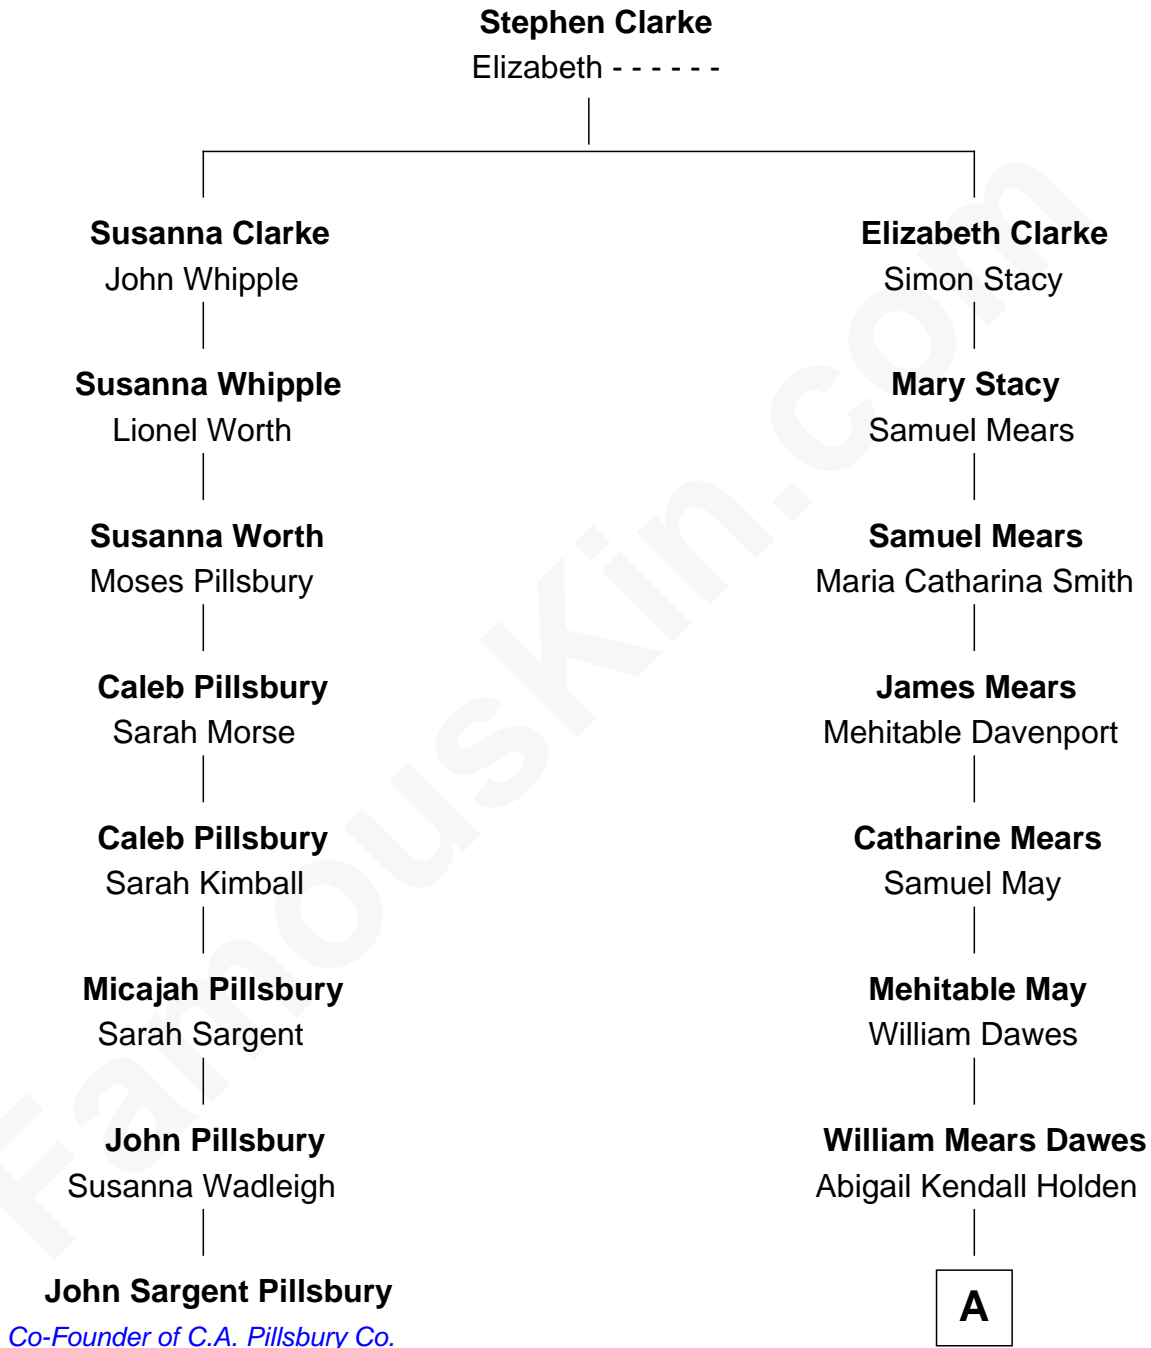

FamousKin.com Relationship Chart of

John Sargent Pillsbury

Co-Founder of C.A. Pillsbury Co.

7th cousin 2 times removed of

Charles Dawes

30th U.S. Vice-President

A

Henry Dawes

Sarah Cutler

Brig. Gen. Rufus R. Dawes

Mary Beman Gates

Charles Dawes

30th U.S. Vice-President

FamousKin.com