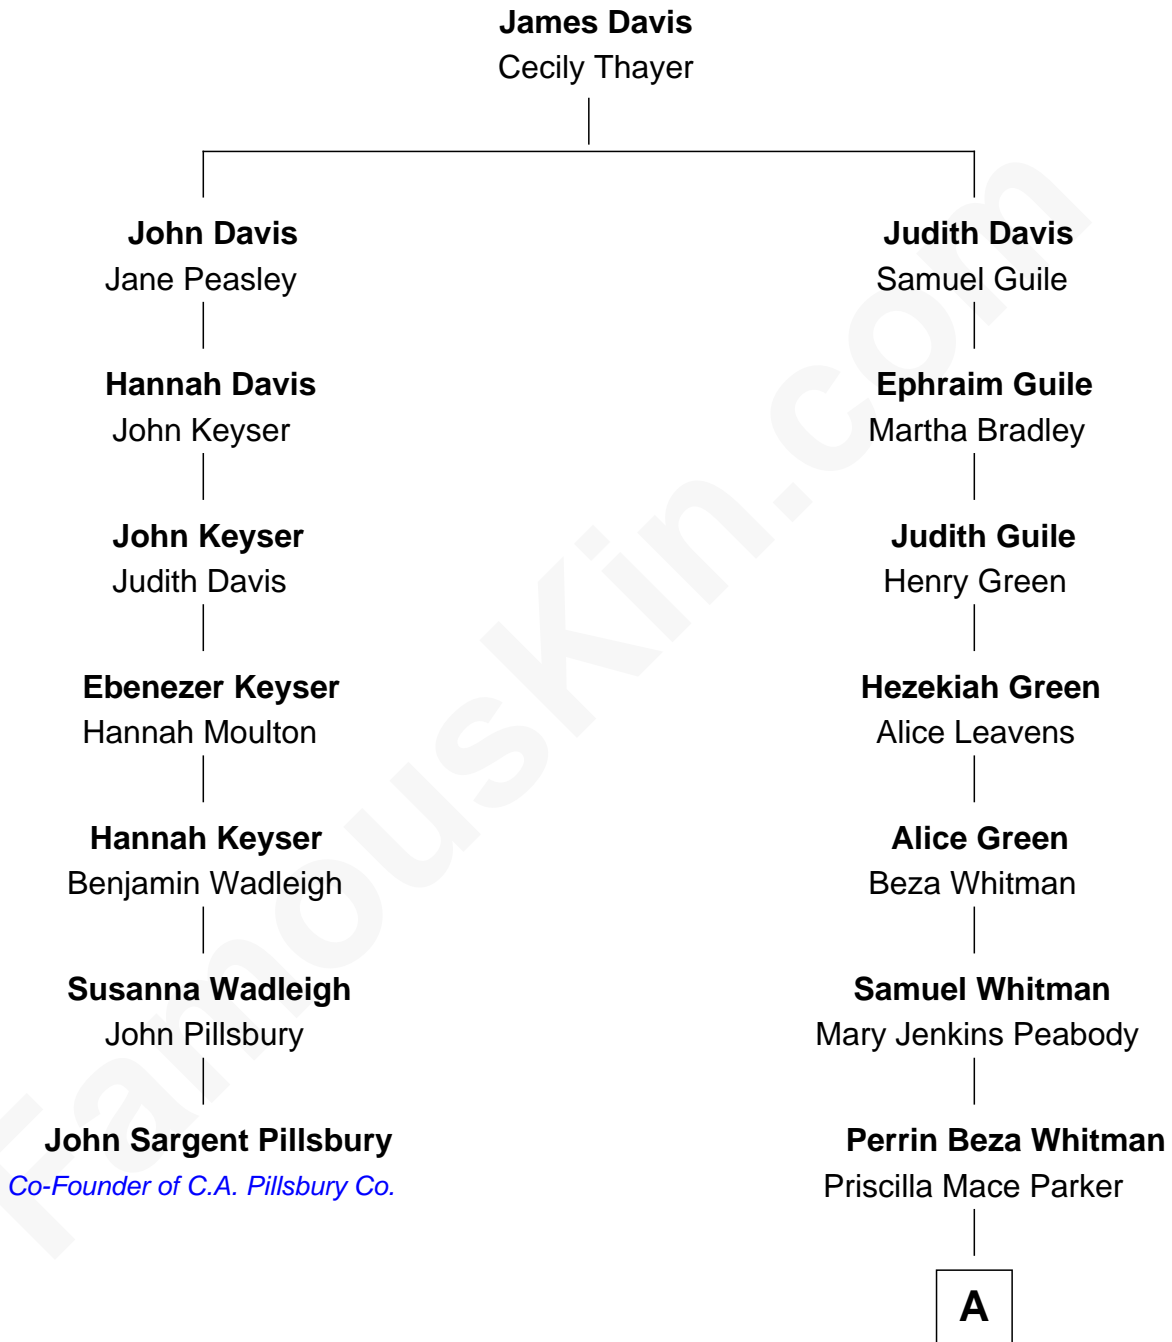

FamousKin.com Relationship Chart of

John Sargent Pillsbury

Co-Founder of C.A. Pillsbury Co.

6th cousin 4 times removed of

Grace Slick

Singer, Songwriter - Jefferson Airplane

A

Elizabeth Auzelia Whitman

Henry Kelso Barnett

Marcus Whitman Barnett

Mary Sue Neill

Virginia Barnett

Ivan Wilford Wing

Grace Slick

Singer, Songwriter - Jefferson Airplane

FamousKin.com