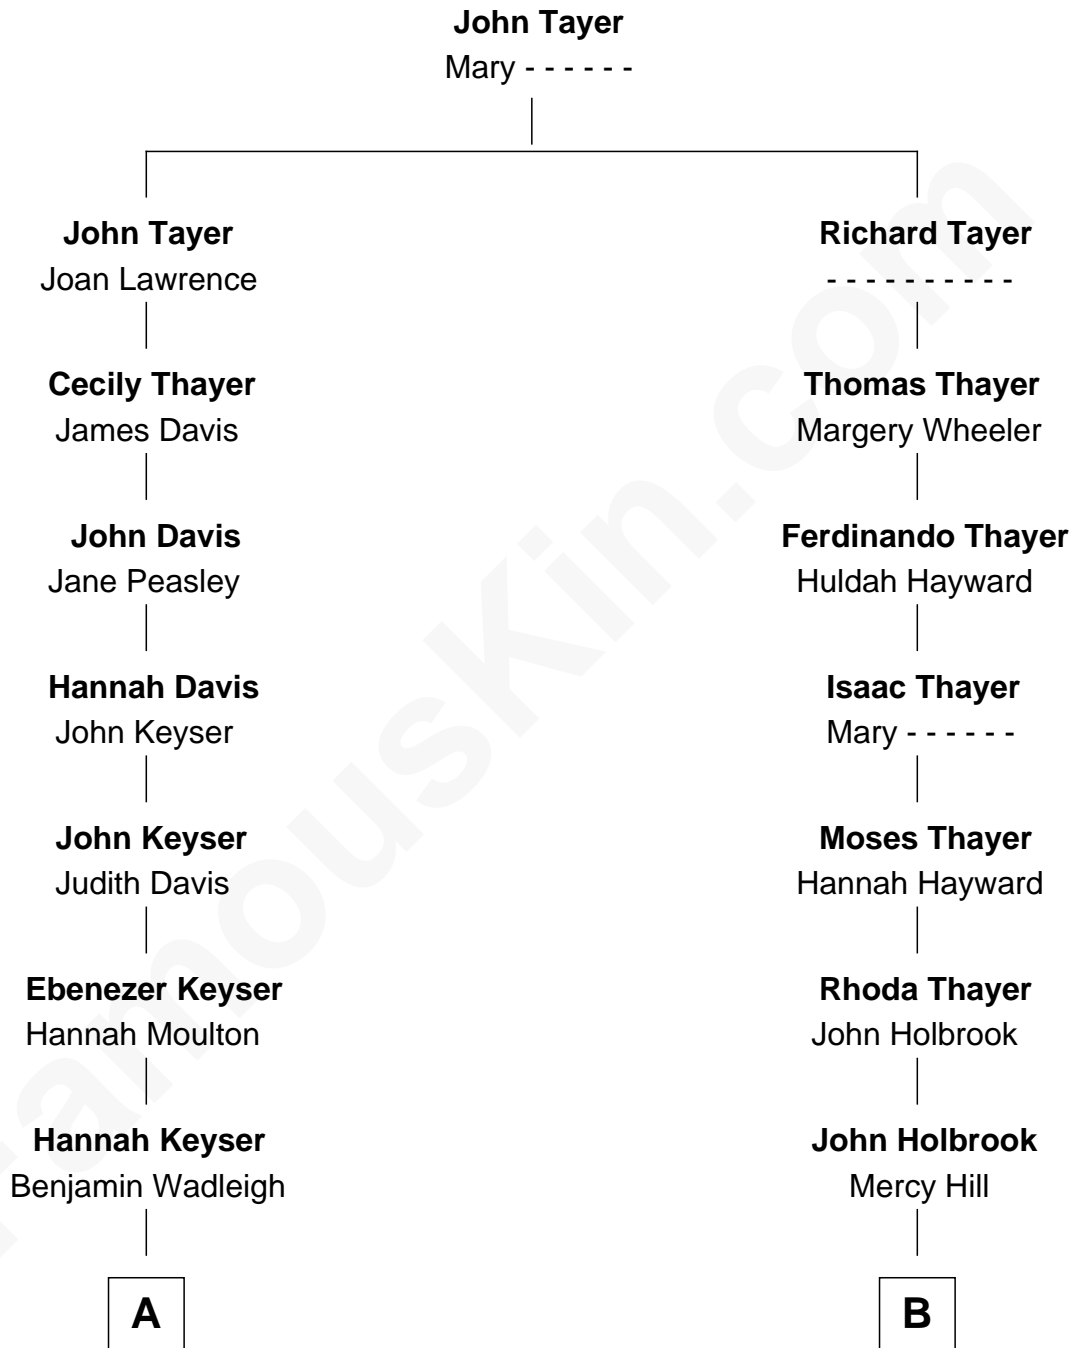

FamousKin.com Relationship Chart of

John Sargent Pillsbury

Co-Founder of C.A. Pillsbury Co.

8th cousin 4 times removed of

Jeb Bush

43rd Governor of Florida

A

Susanna Wadleigh

John Pillsbury

John Sargent Pillsbury

Co-Founder of C.A. Pillsbury Co.

B

Chloe Holbrook

Gen. James Pierce

Jonas James Pierce

Kate Pritzel