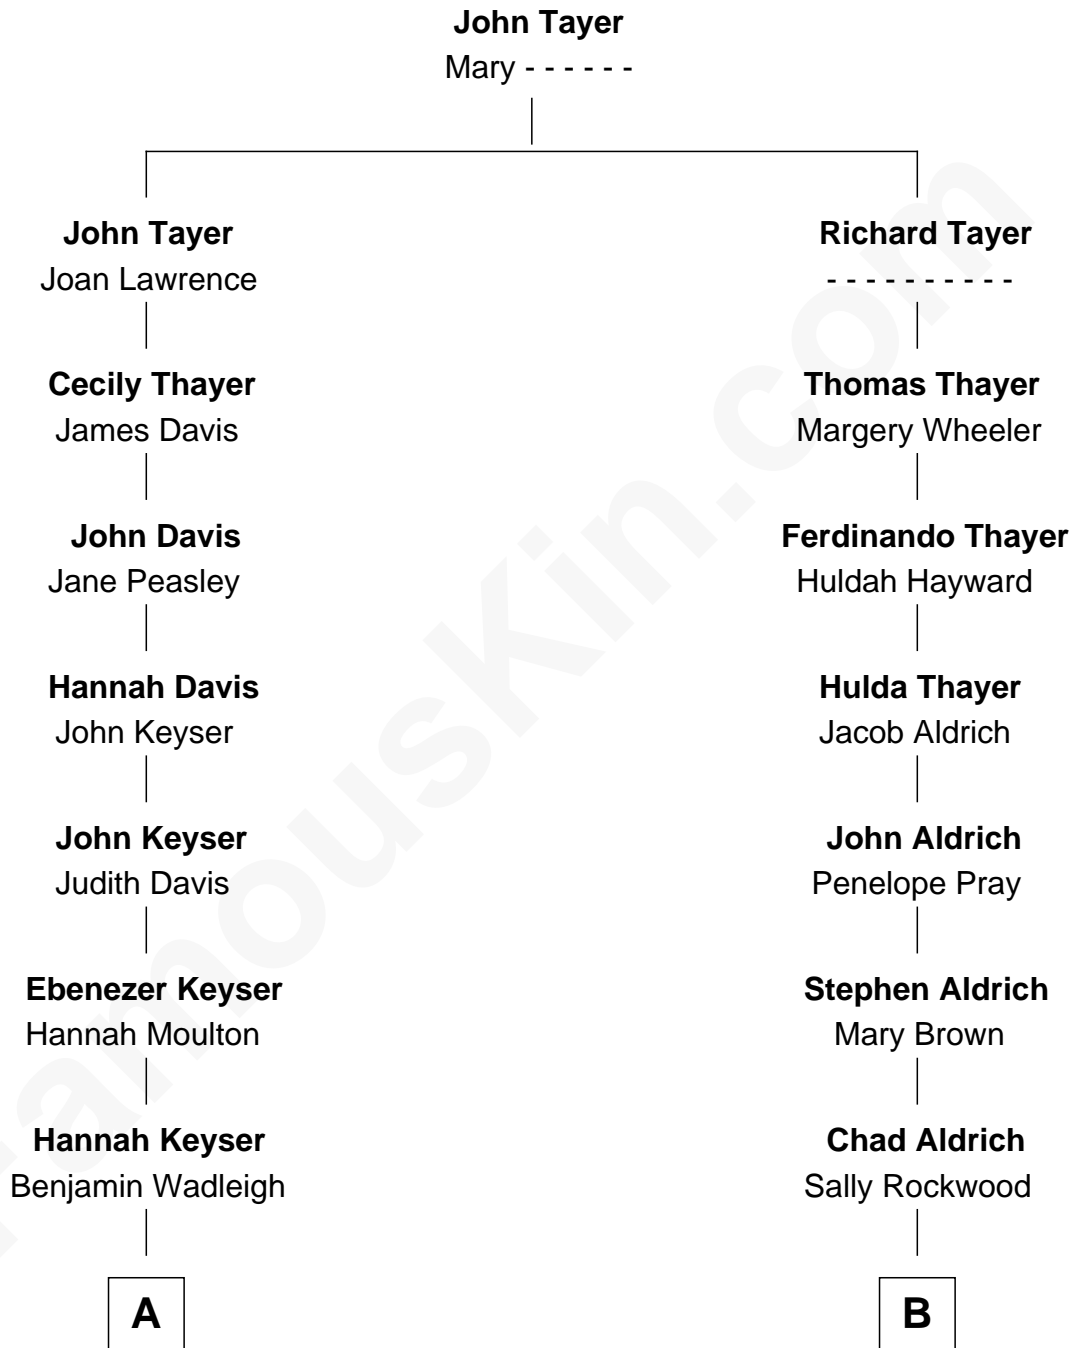

FamousKin.com Relationship Chart of

John Sargent Pillsbury

Co-Founder of C.A. Pillsbury Co.

8th cousin 3 times removed of

John Ritter

TV and Movie Actor

A

Susanna Wadleigh

John Pillsbury

John Sargent Pillsbury

Co-Founder of C.A. Pillsbury Co.

B

Altha W. Aldrich

Thomas F. Southworth

Thomas F. Southworth

Elizabeth Lamb Livesay