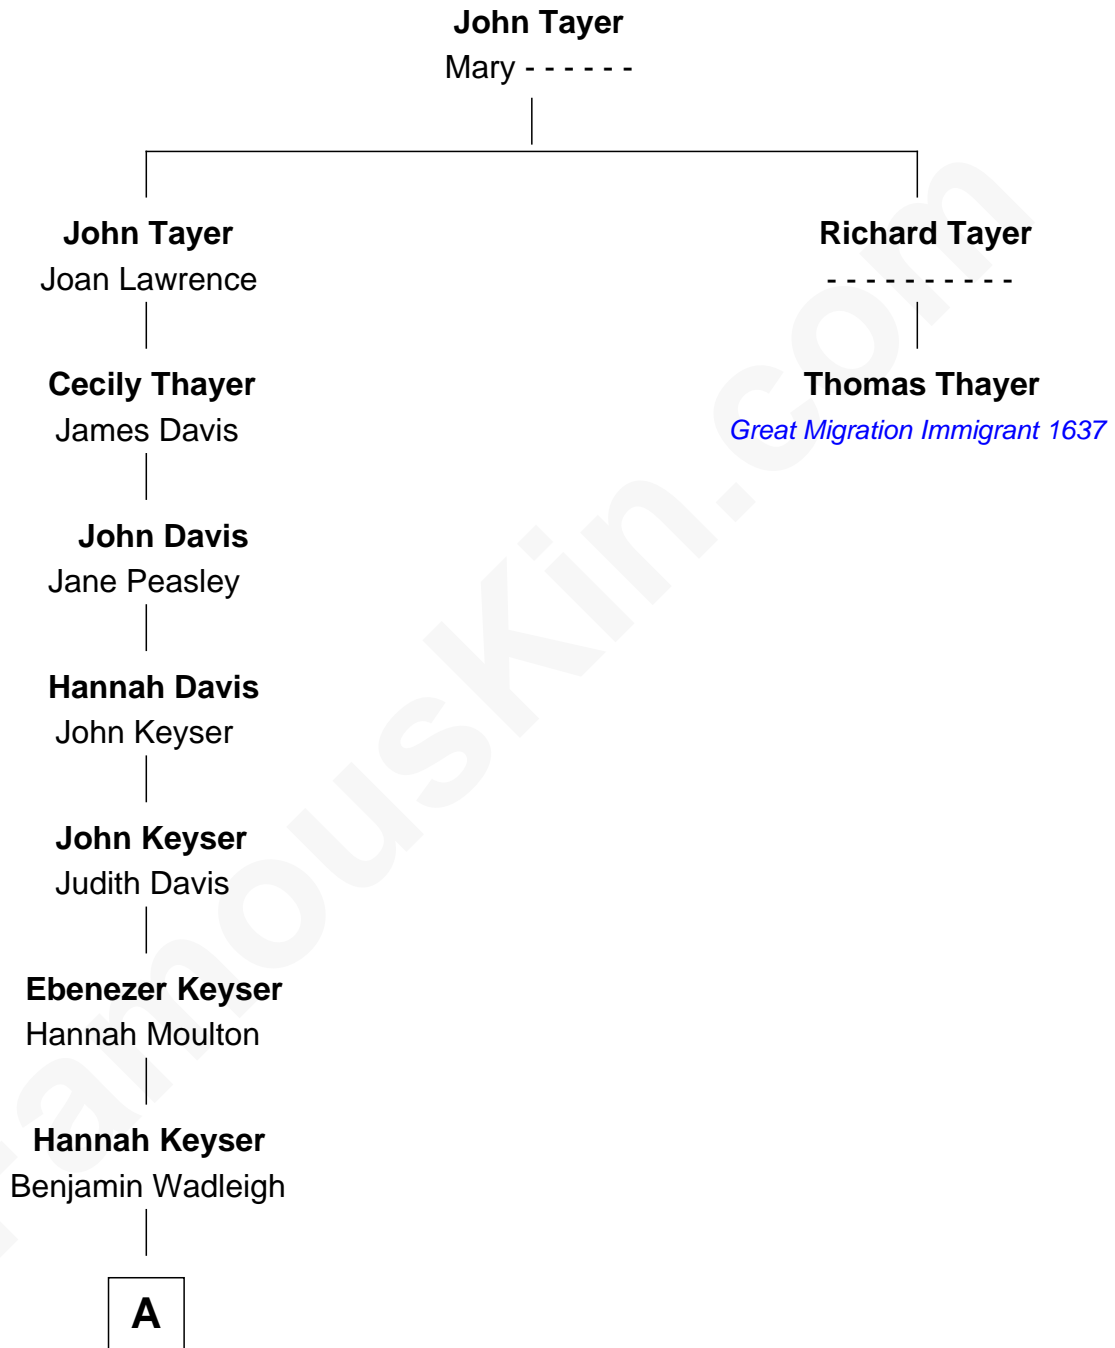

FamousKin.com Relationship Chart of

John Sargent Pillsbury

Co-Founder of C.A. Pillsbury Co.

1st cousin 7 times removed of

Thomas Thayer

(1596 - 1665) Great Migration Immigrant 1637

A

—
Susanna Wadleigh

John Pillsbury

—
John Sargent Pillsbury

Co-Founder of C.A. Pillsbury Co.

FamousKin.com