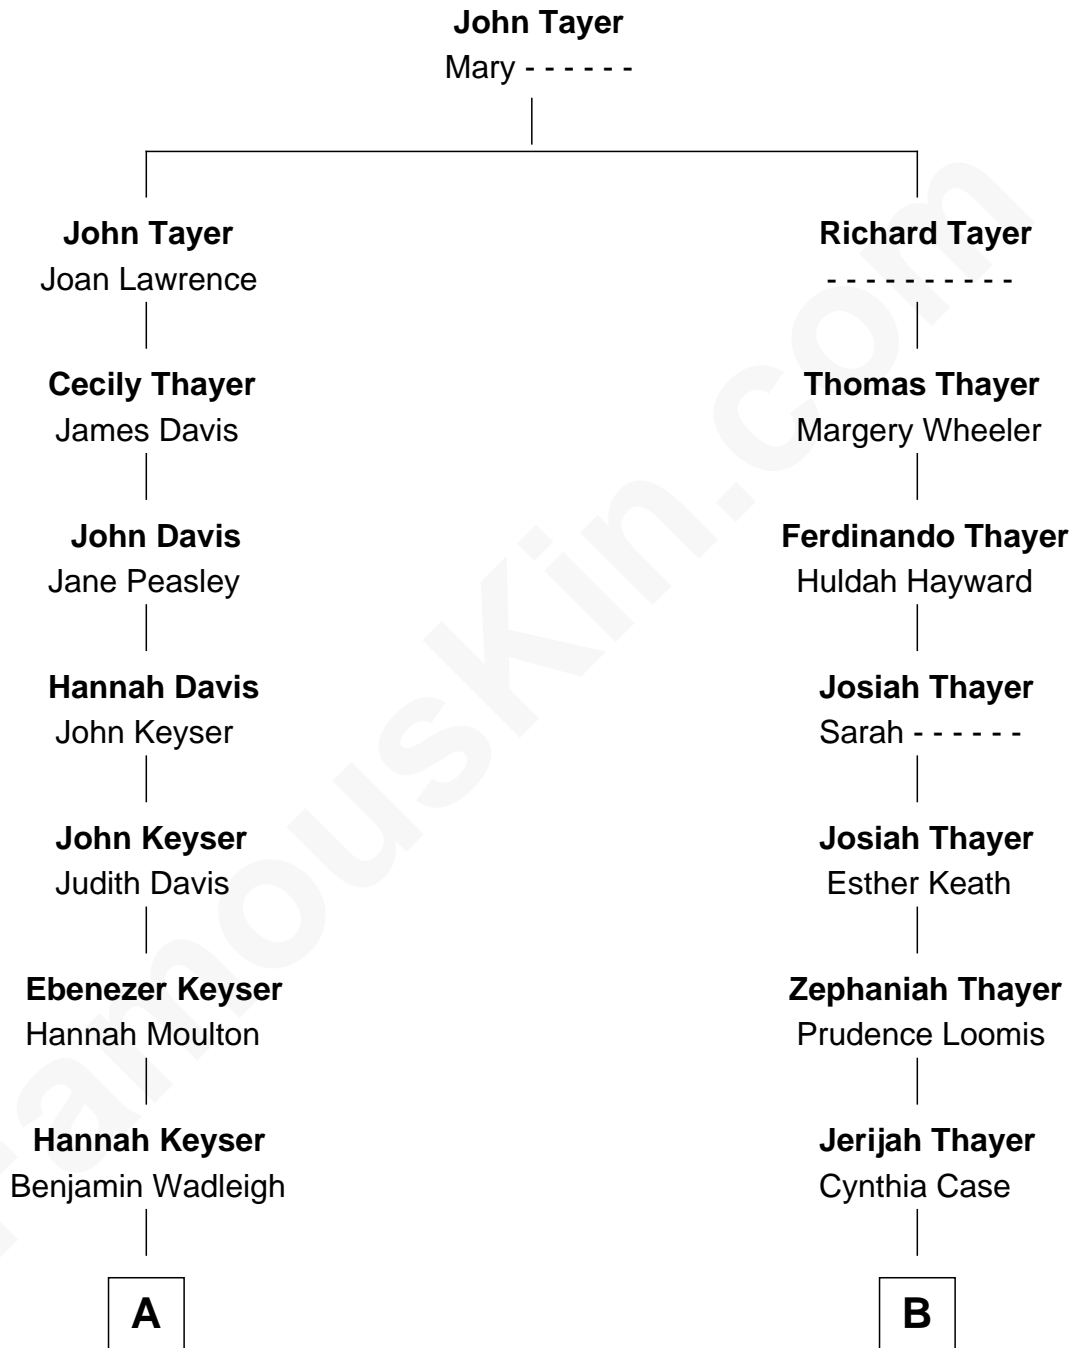

FamousKin.com Relationship Chart of

John Sargent Pillsbury

Co-Founder of C.A. Pillsbury Co.

8th cousin 4 times removed of

David Hyde Pierce

Stage, TV, and Movie Actor

A

Susanna Wadleigh

John Pillsbury

John Sargent Pillsbury

Co-Founder of C.A. Pillsbury Co.

B

Ariel Thayer

Nancy Page

Caroline Page Thayer

William Henry Lewis