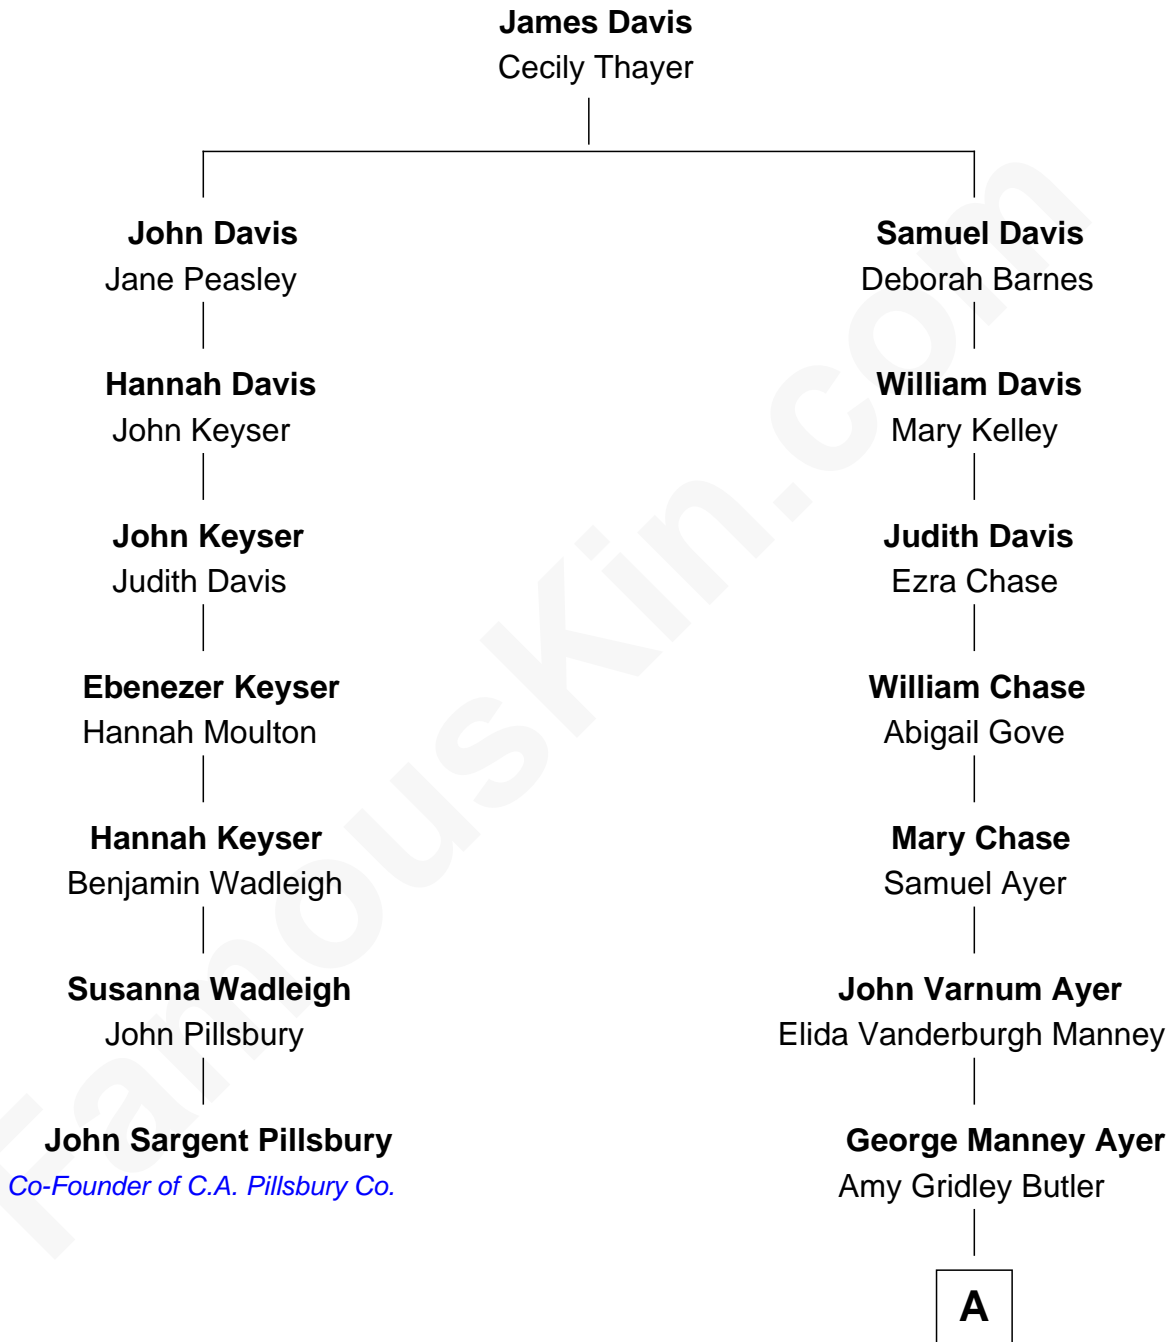

# FamousKin.com Relationship Chart of

**John Sargent Pillsbury**

*Co-Founder of C.A. Pillsbury Co.*

6th cousin 3 times removed of

**Gerald Ford**

*38th U.S. President*

**A**

**Adele Augusta Ayer**  
Levi Addison Gardner

**Dorothy Ayer Gardner**  
Leslie Lynch King

**Gerald Ford**  
*38th U.S. President*

FamousKin.com