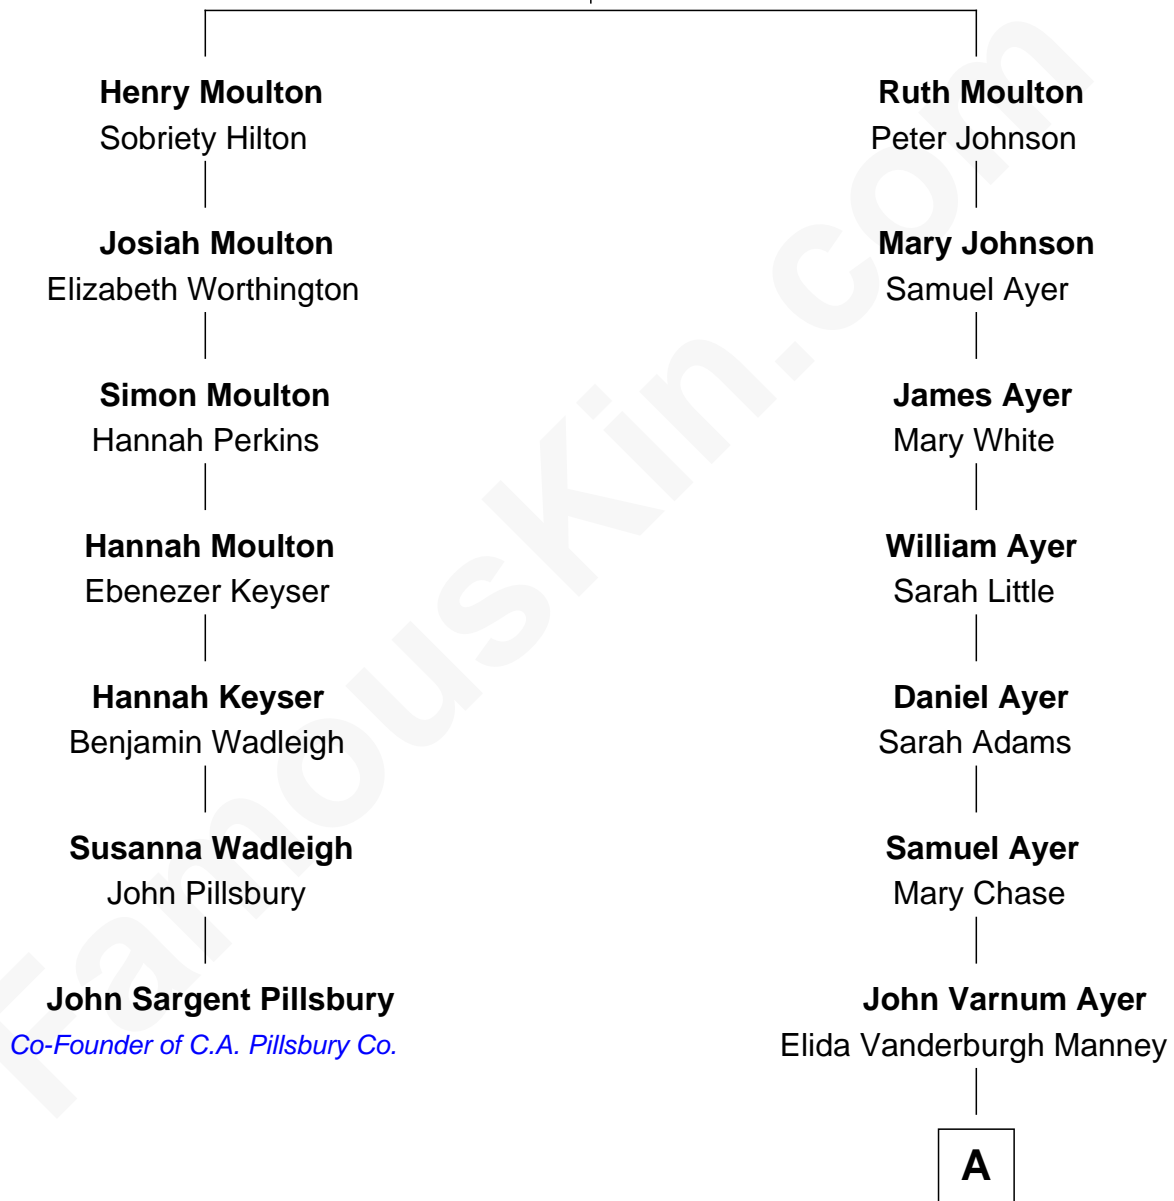

# FamousKin.com Relationship Chart of

**John Sargent Pillsbury**

*Co-Founder of C.A. Pillsbury Co.*

6th cousin 4 times removed of

**Gerald Ford**

*38th U.S. President*

**John Moulton**

Anne Greene

**A**

|  
**George Manney Ayer**

Amy Gridley Butler

|  
**Adele Augusta Ayer**

Levi Addison Gardner

|  
**Dorothy Ayer Gardner**

Leslie Lynch King

|  
**Gerald Ford**

*38th U.S. President*

FamousKin.com