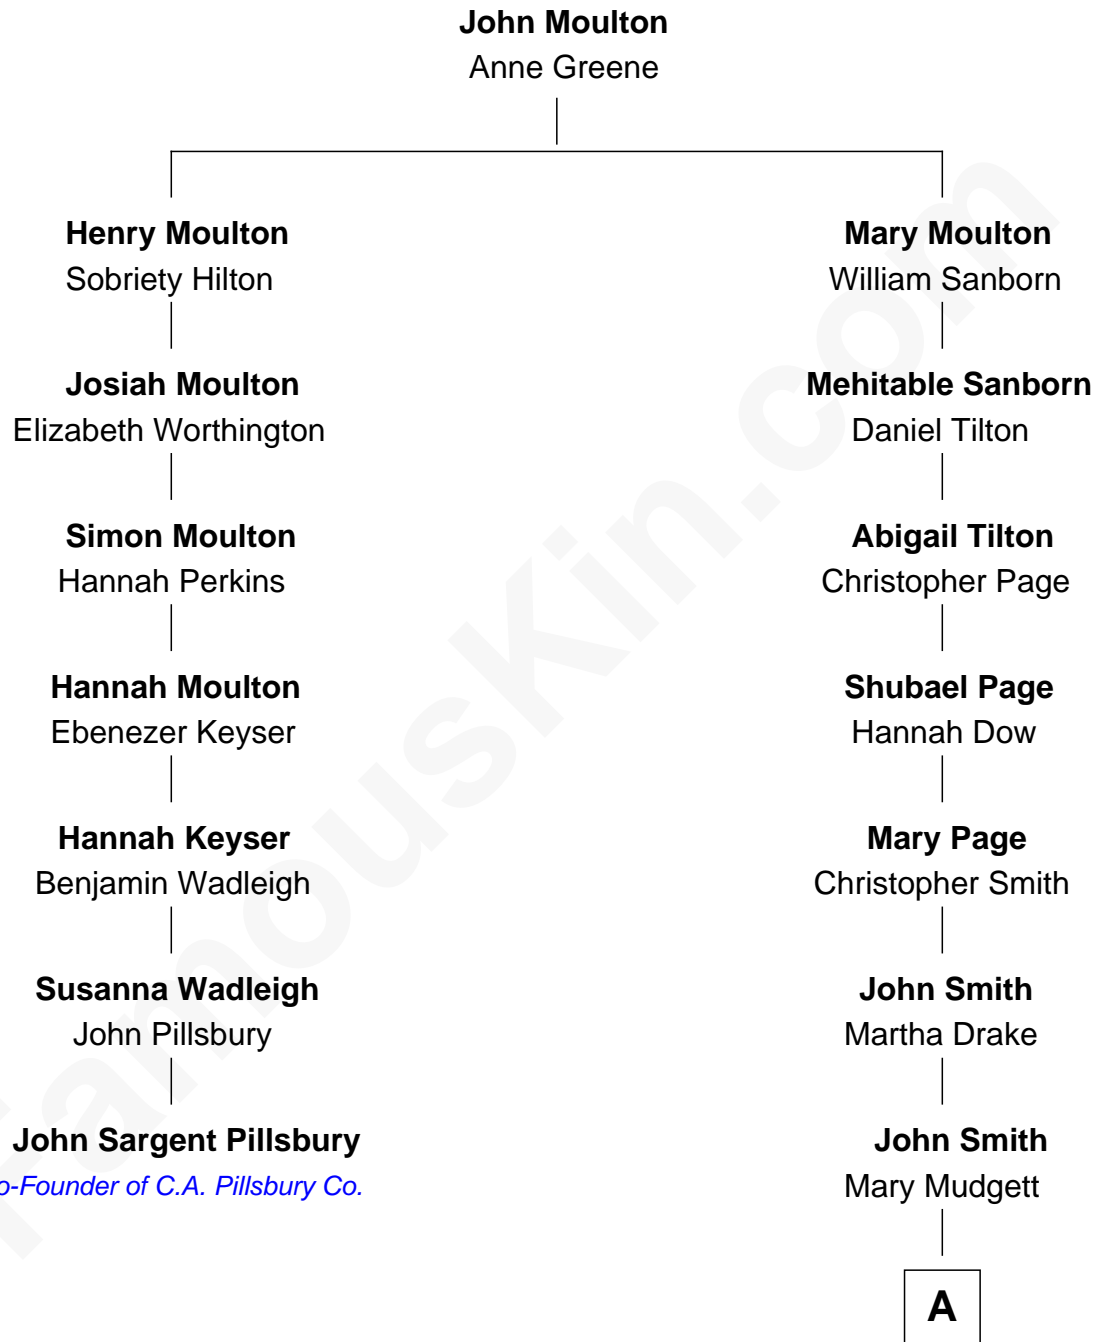

FamousKin.com Relationship Chart of

John Sargent Pillsbury

Co-Founder of C.A. Pillsbury Co.

6th cousin 6 times removed of

Meghan Markle

Duchess of Sussex, TV Actress

A

Mary Hussey Smith

Jacob Lee Merrill

George David Merrill

Mary Bird

Gertrude May Merrill

Fred George Sanders

Doris Mary Rita Sanders

Gordon Arnold Markle

Thomas Wayne Markle