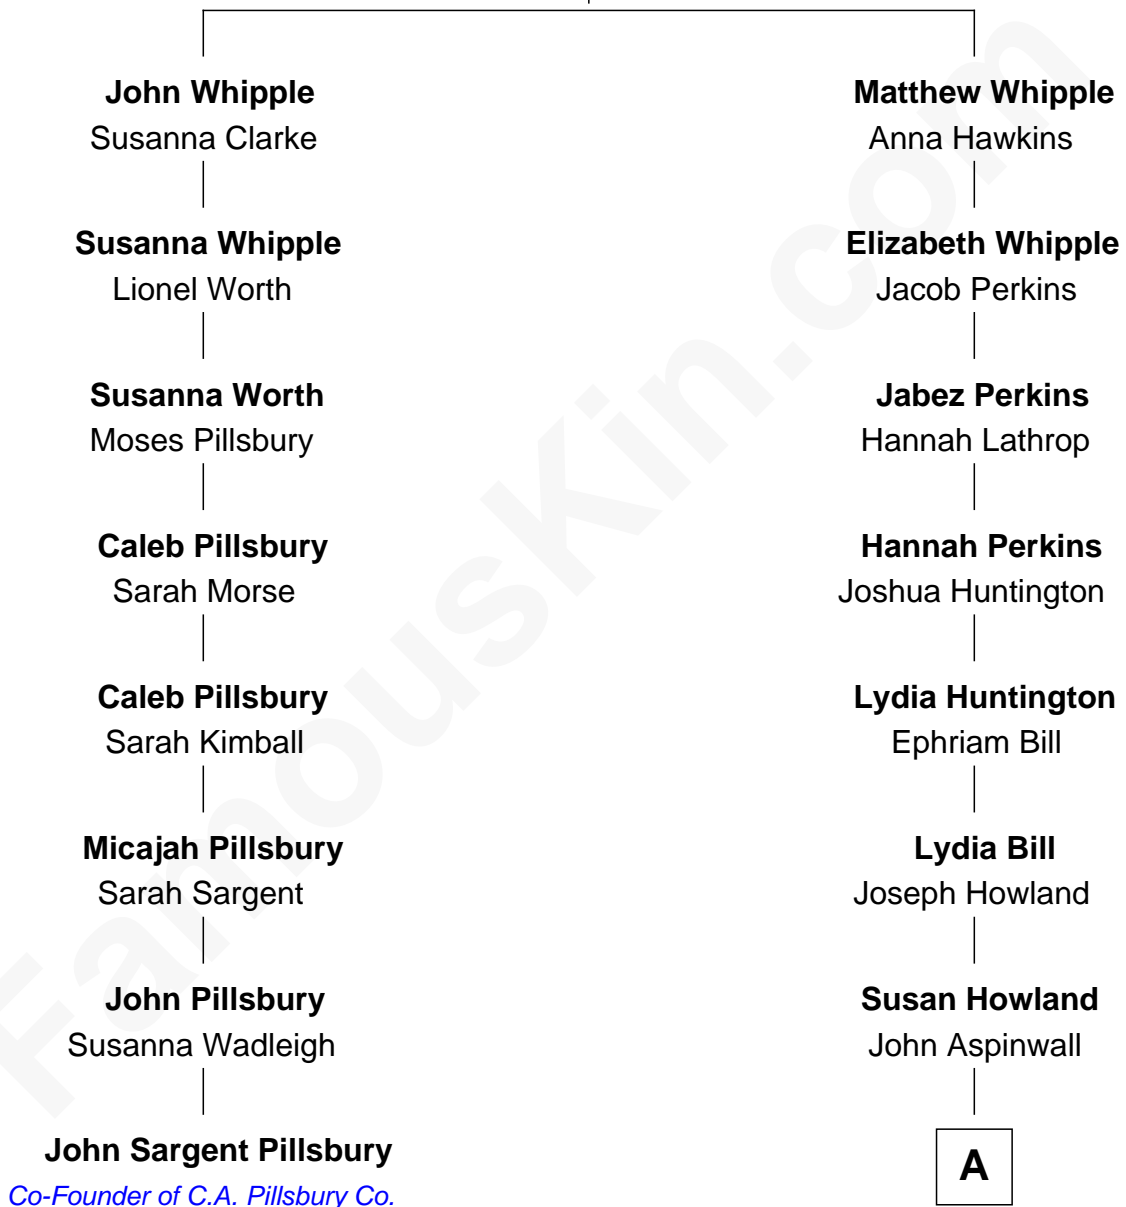

FamousKin.com Relationship Chart of

John Sargent Pillsbury

Co-Founder of C.A. Pillsbury Co.

7th cousin 2 times removed of

Franklin D. Roosevelt

32nd U.S. President

Matthew Whipple

Joan - - - - -

A

—
Mary Rebecca Aspinwall

Isaac Daniel Roosevelt

—
James Roosevelt

Sara Delano

—
Franklin D. Roosevelt

32nd U.S. President

FamousKin.com