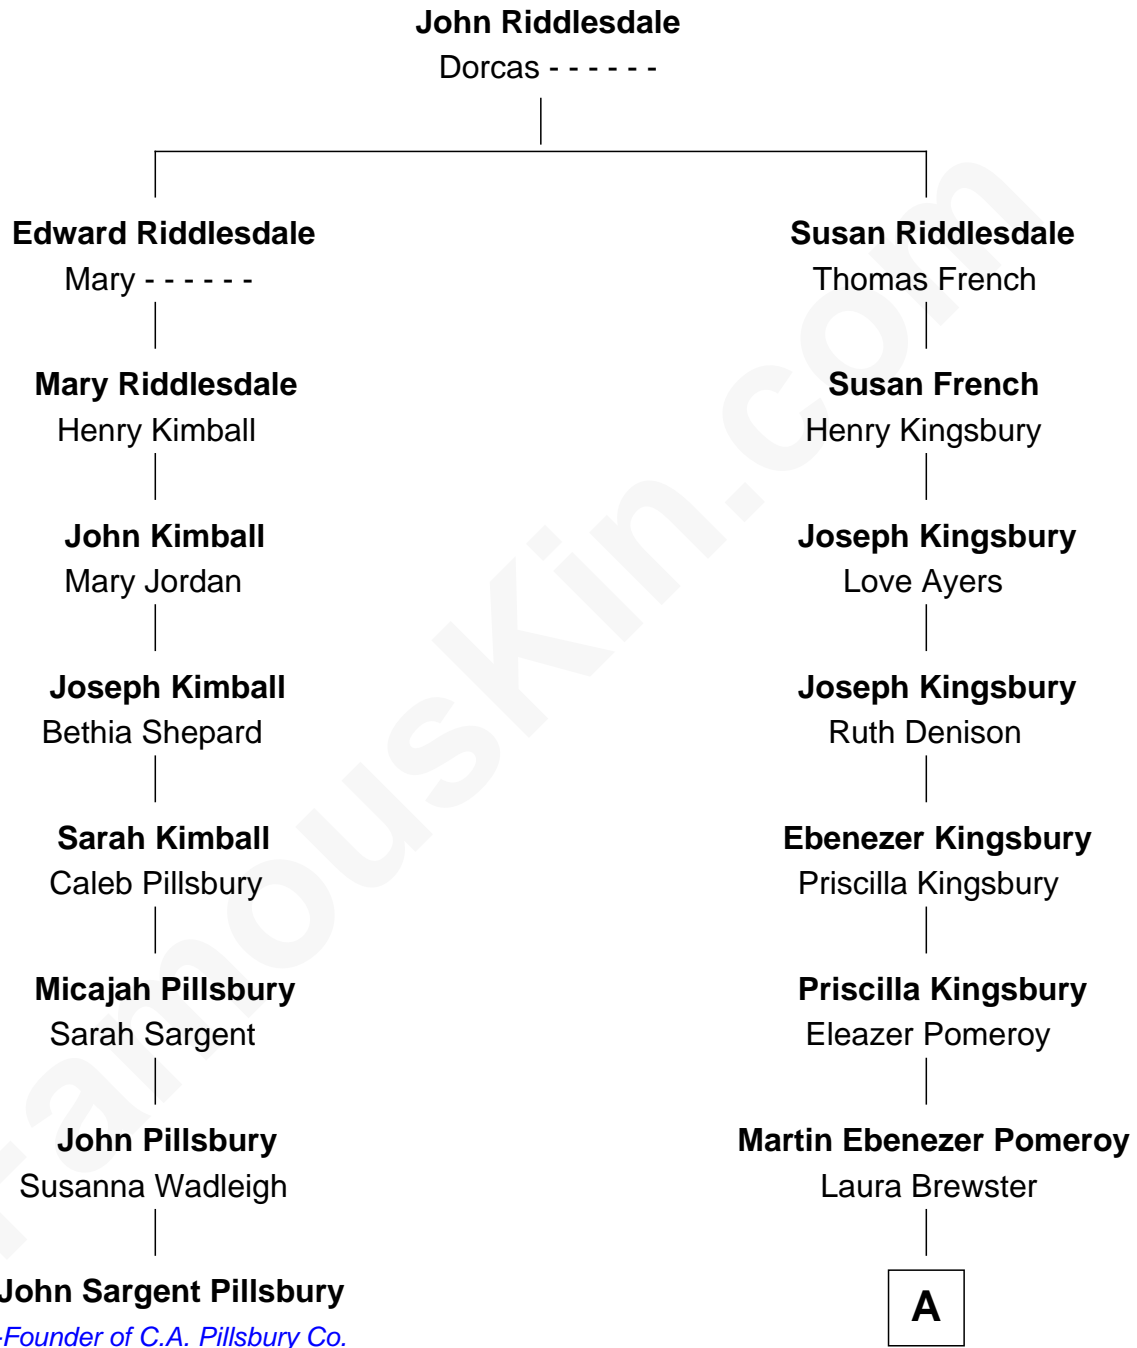

# FamousKin.com Relationship Chart of

**John Sargent Pillsbury**

*Co-Founder of C.A. Pillsbury Co.*

7th cousin 3 times removed of

**Brewster H. Shaw**

*NASA Astronaut*

**A**

Charles Burton Pomeroy

Sophia Webber

Adelle Pomeroy

John Thomas Shaw

Brewster Hopkinson Shaw

Leone Marguerite Lee

Brewster H. Shaw

*NASA Astronaut*

FamousKin.com