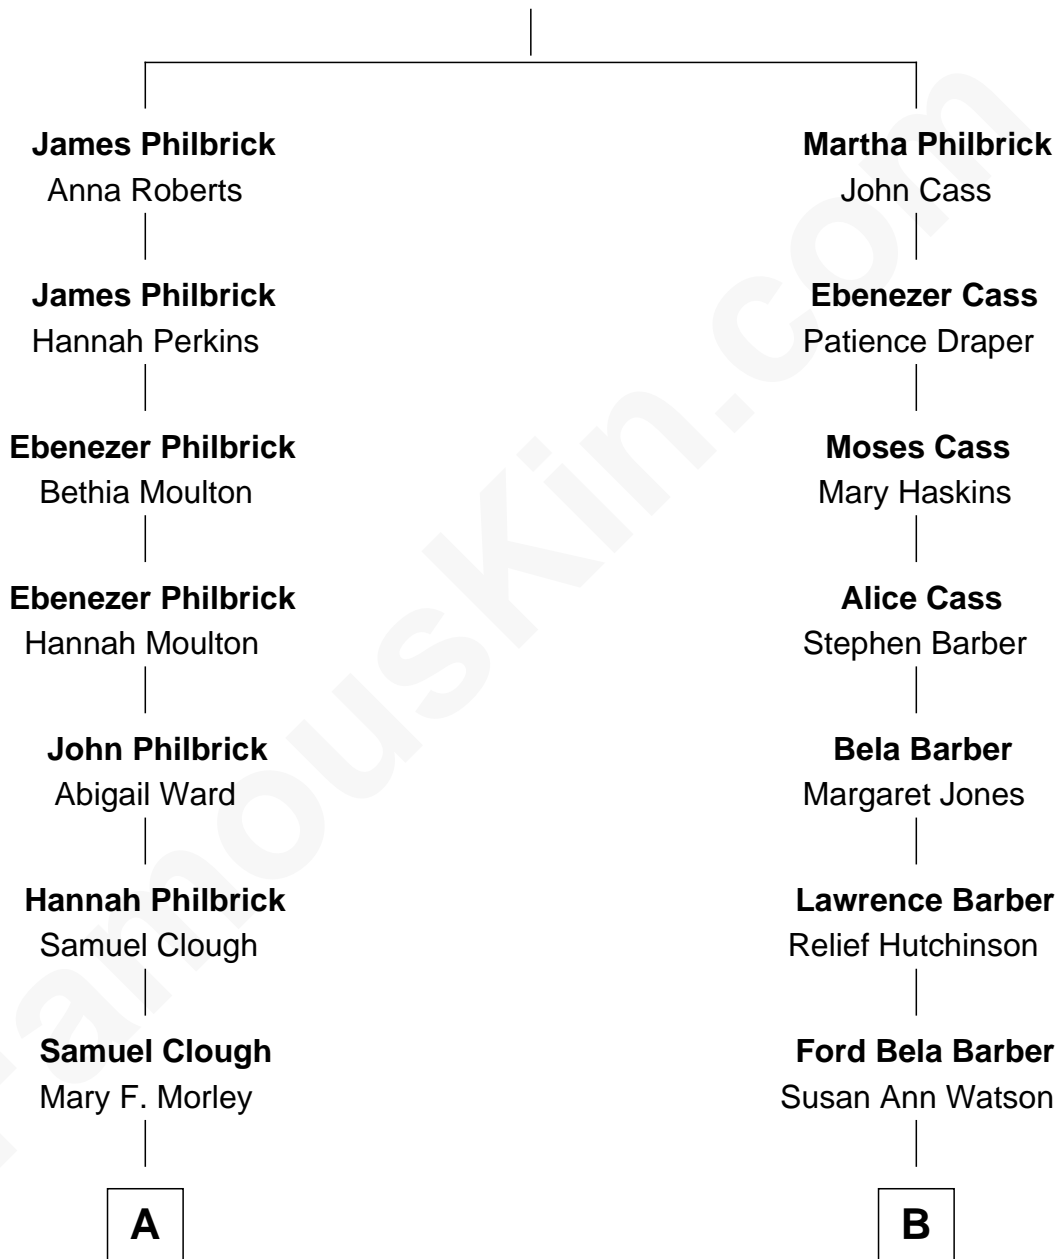

FamousKin.com Relationship Chart of

Hilary Swank

Movie Actress

9th cousin 2 times removed of

Warren Buffett

Chairman & CEO, Berkshire Hathaway

Thomas Philbrick

Elizabeth Knopp

A

John Clough
Carrie Della Martin

Harold Frederick Clough
Dora Annabelle McMillan

James Kenneth Clough
Frances Martha Dominguez

Judy Kay Clough
Stephen Michael Swank

Hilary Swank
Movie Actress

B

Stella Frances Barber
John Ammon Stahl