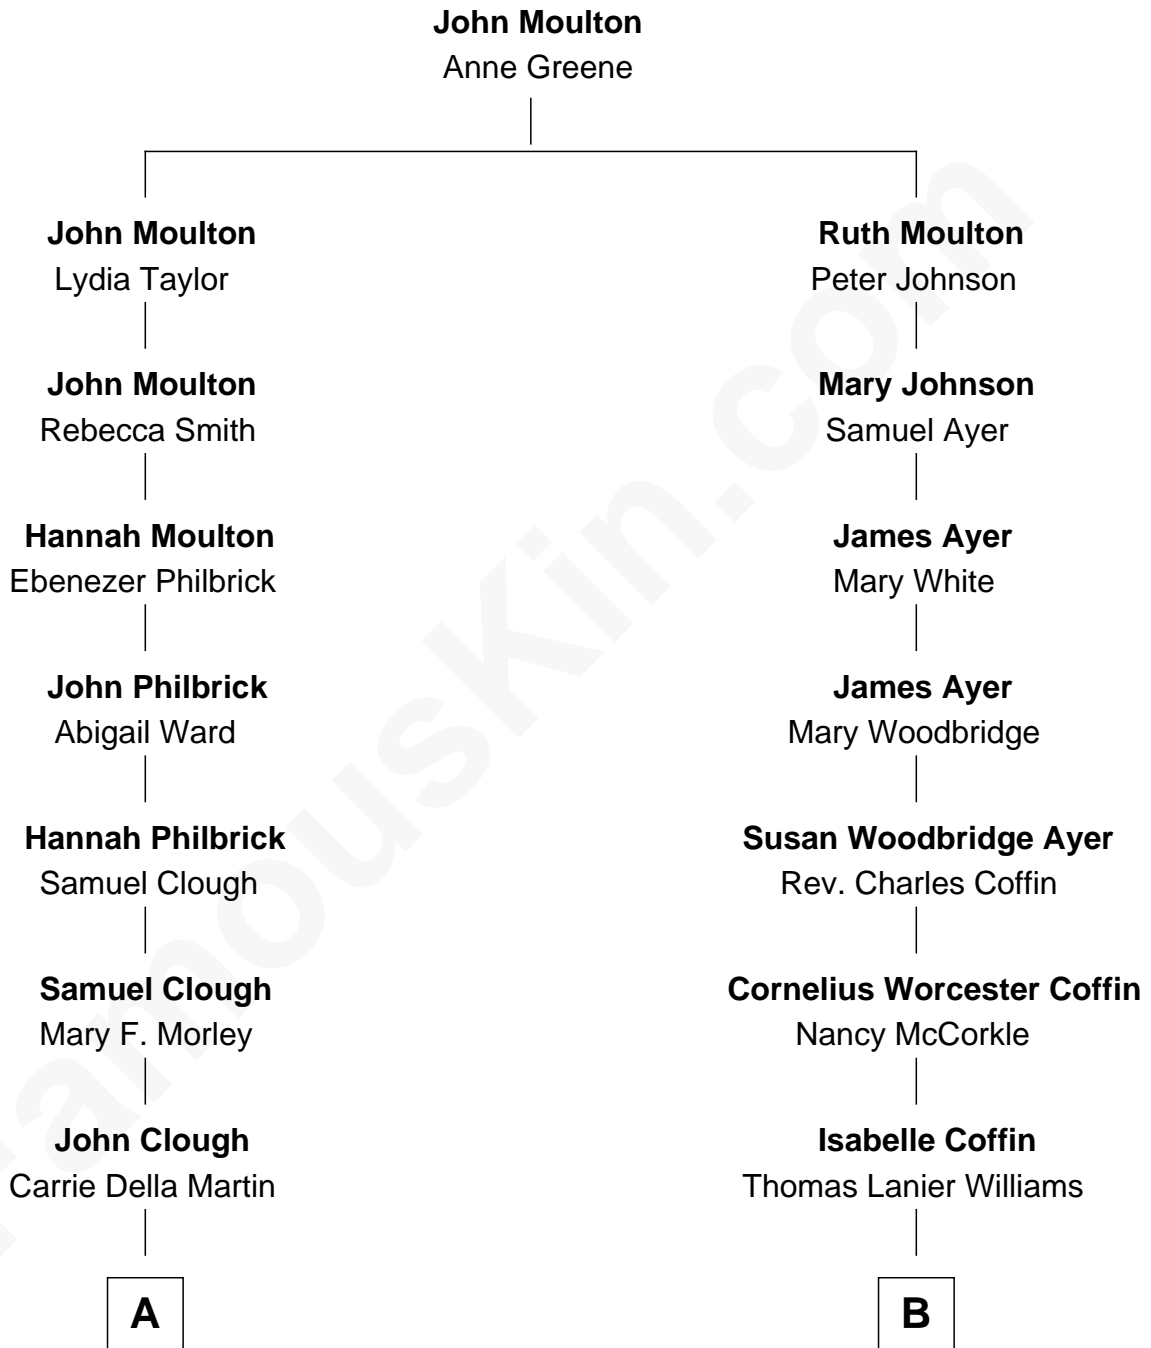

FamousKin.com
Relationship Chart of
Hilary Swank
Movie Actress

8th cousin 2 times removed of
Tennessee Williams
Author of A Streetcar Named Desire

A

Harold Frederick Clough
Dora Annabelle McMillan

James Kenneth Clough
Frances Martha Dominguez

Judy Kay Clough
Stephen Michael Swank

Hilary Swank
Movie Actress

B

Cornelius Coffin Williams
Edwina Dakin

Tennessee Williams
Author of A Streetcar Named Desire

FamousKin.com