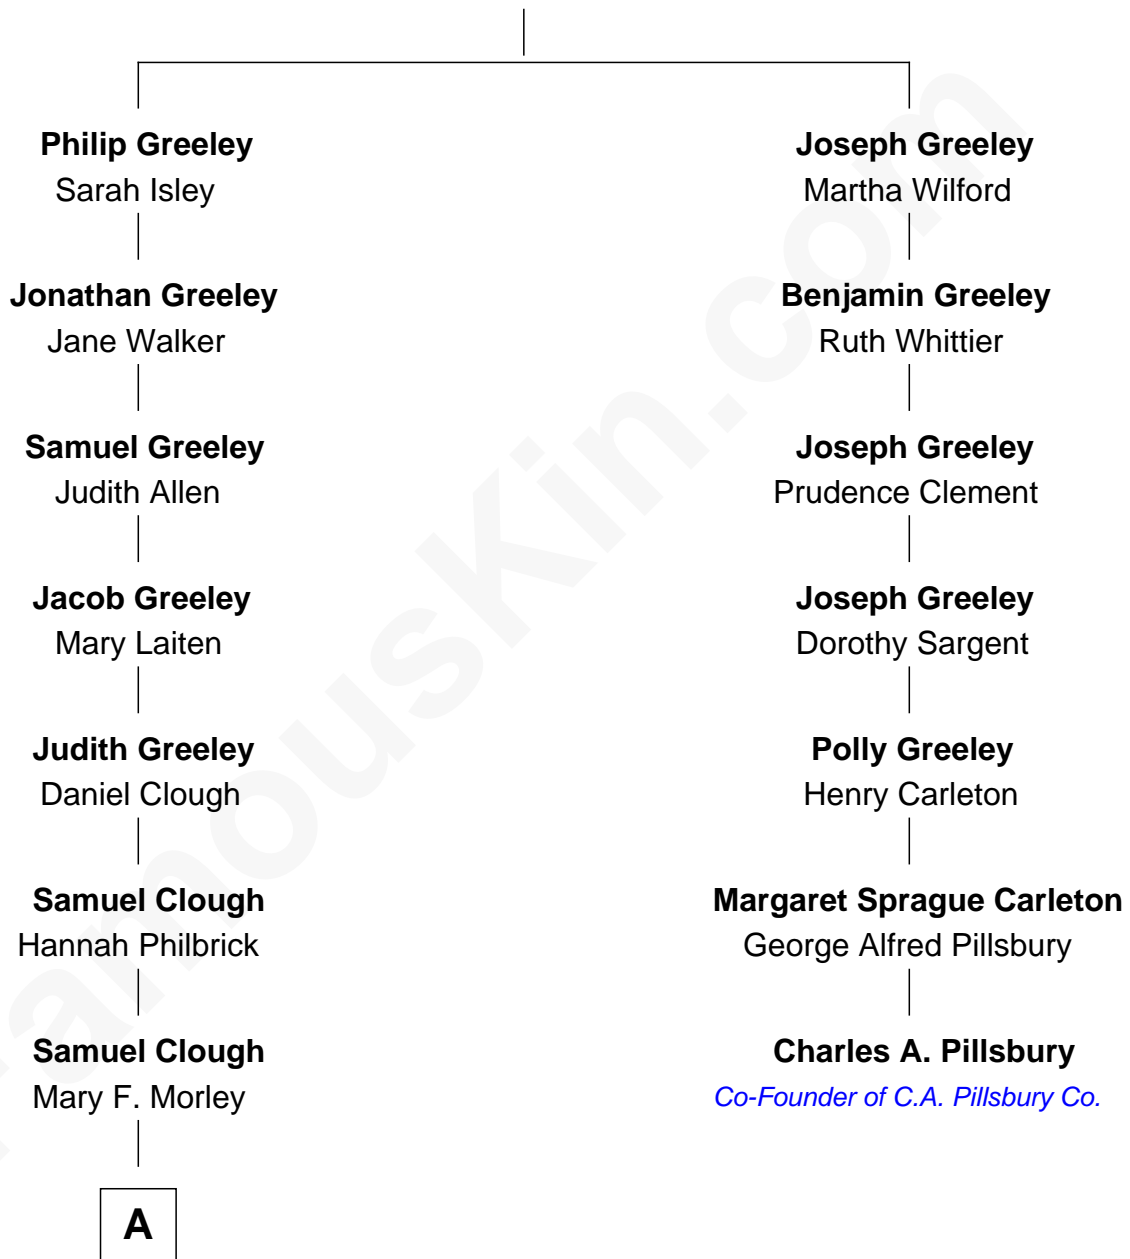

FamousKin.com Relationship Chart of

Hilary Swank

Movie Actress

6th cousin 5 times removed of

Charles A. Pillsbury

Co-Founder of C.A. Pillsbury Co.

Andrew Greeley

Mary Moyce

A

John Clough

Carrie Della Martin

Harold Frederick Clough

Dora Annabelle McMillan

James Kenneth Clough

Frances Martha Dominguez

Judy Kay Clough