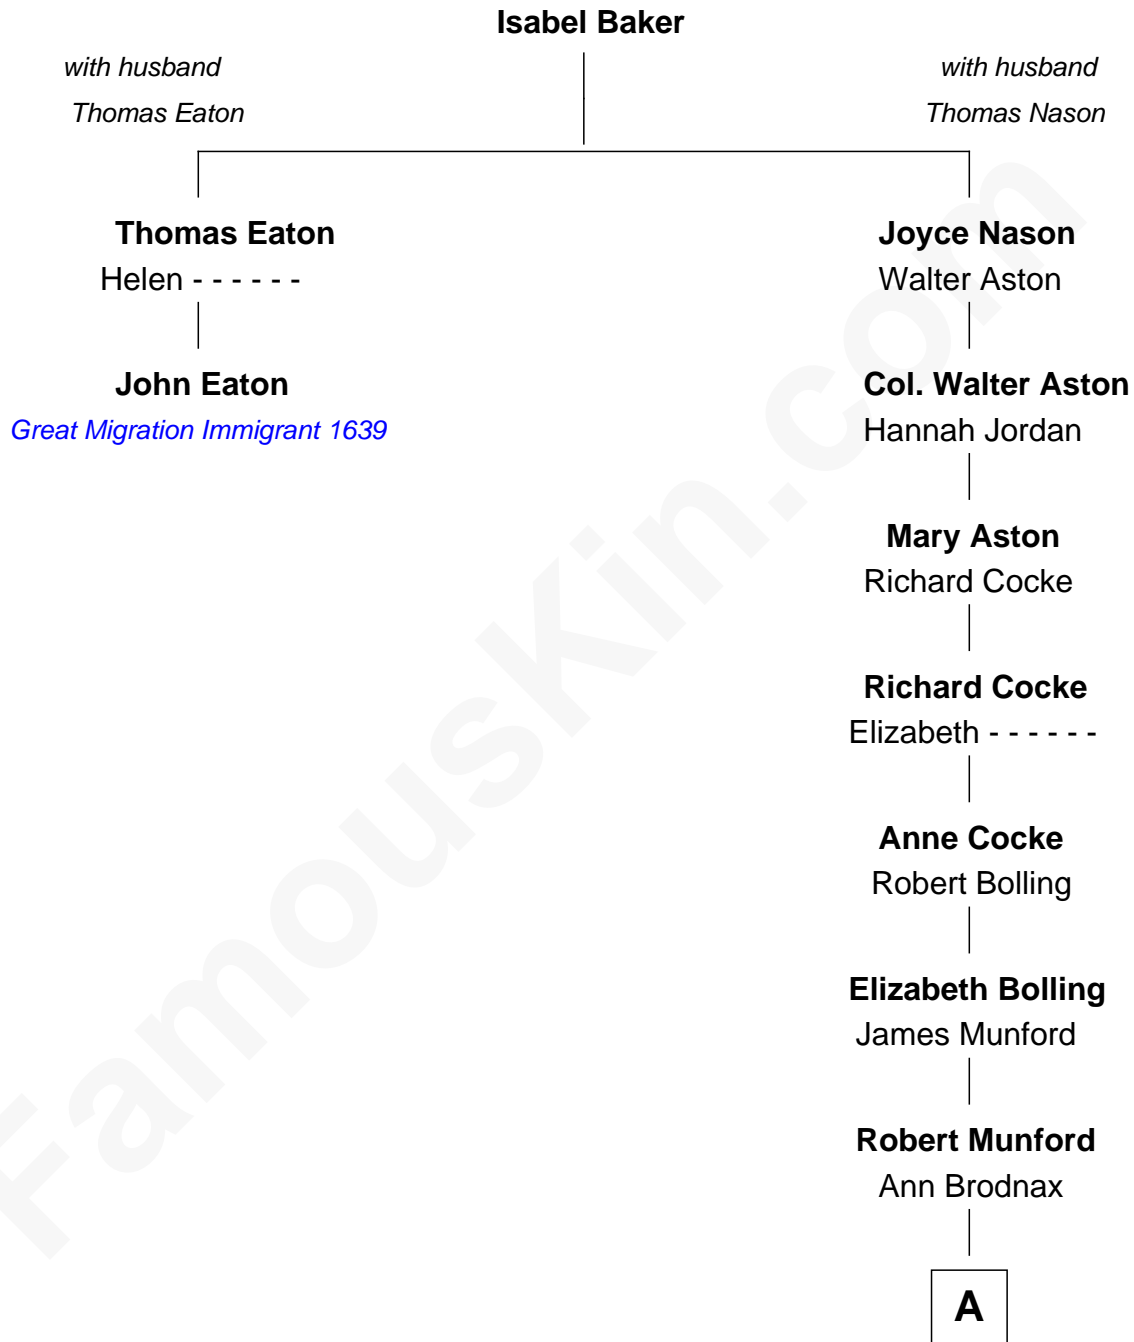

# FamousKin.com Relationship Chart of

**John Eaton**

(c1590 - 1668) *Great Migration Immigrant 1639*

1st cousin 12 times removed of

**Billy Bush**

*TV Personality and Host*

**A**

**Clarissa Montfort**

John Shellman

**Susan Montfort Shellman**

Samuel Howard Fay

**Harriet Eleanor Fay**

Rev. James Smith Bush

**Samuel Prescott Bush**

Flora Sheldon

**Prescott Sheldon Bush**

Dorothy Wear Walker

**Jonathan James Bush**

Josephine Colwell Bradley

**Billy Bush**

*TV Personality and Host*