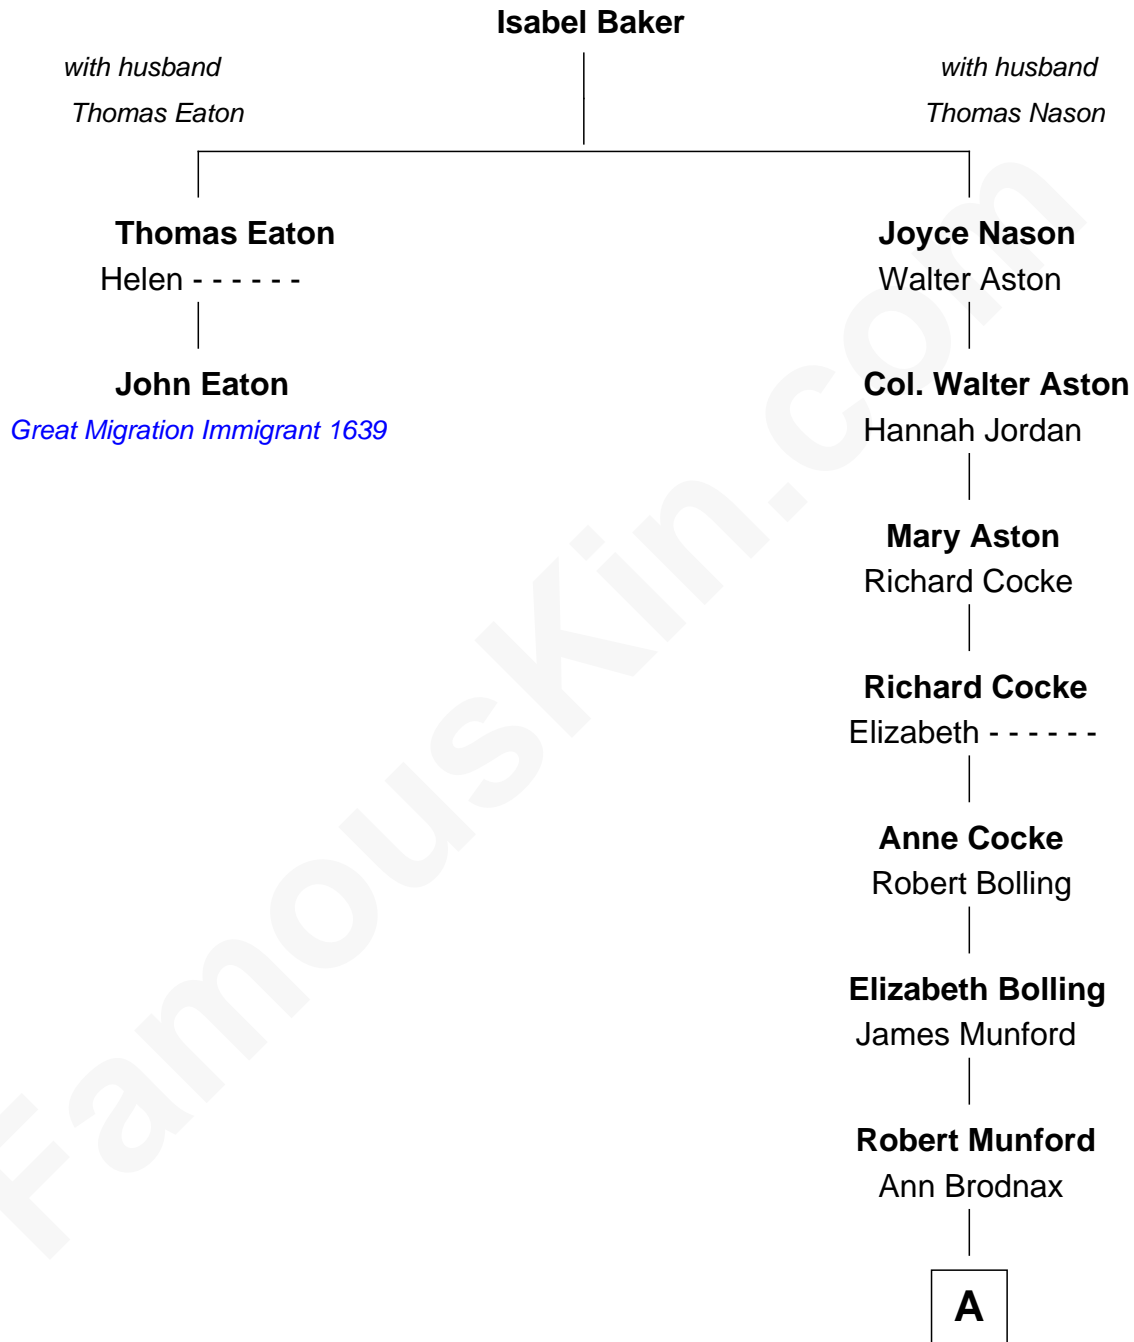

FamousKin.com Relationship Chart of

John Eaton

(c1590 - 1668) *Great Migration Immigrant 1639*

1st cousin 12 times removed of

Jeb Bush

43rd Governor of Florida

A

Clarissa Montfort

John Shellman

Susan Montfort Shellman

Samuel Howard Fay

Harriet Eleanor Fay

Rev. James Smith Bush

Samuel Prescott Bush

Flora Sheldon

Prescott Sheldon Bush