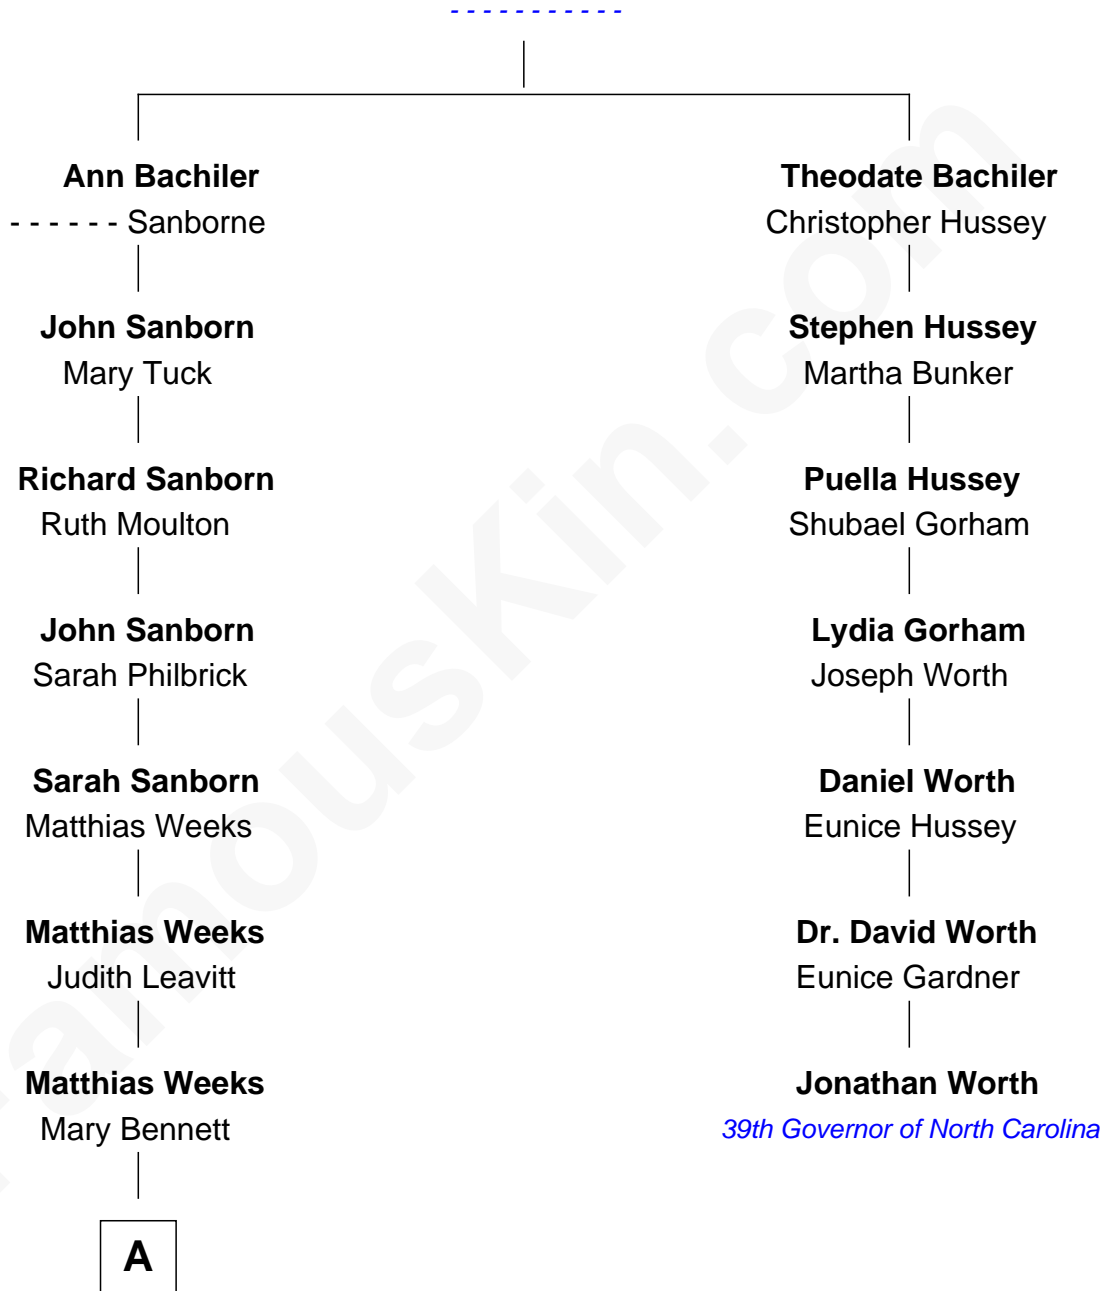

FamousKin.com Relationship Chart of

Kelsey Grammer

TV and Movie Actor

6th cousin 6 times removed of

Jonathan Worth

39th Governor of North Carolina

Stephen Bachiler

A

—
Charles G. Weeks

Mary Kelcey

—
Edward Alphonso Weeks

Gertrude Melick

—
Wilbur Kelcey Weeks

Ella M. Romaine

—
Edna M. Weeks

Frank Allen Grammer

—
Frank Allen Grammer

Sally Cranmer

—
Kelsey Grammer

TV and Movie Actor