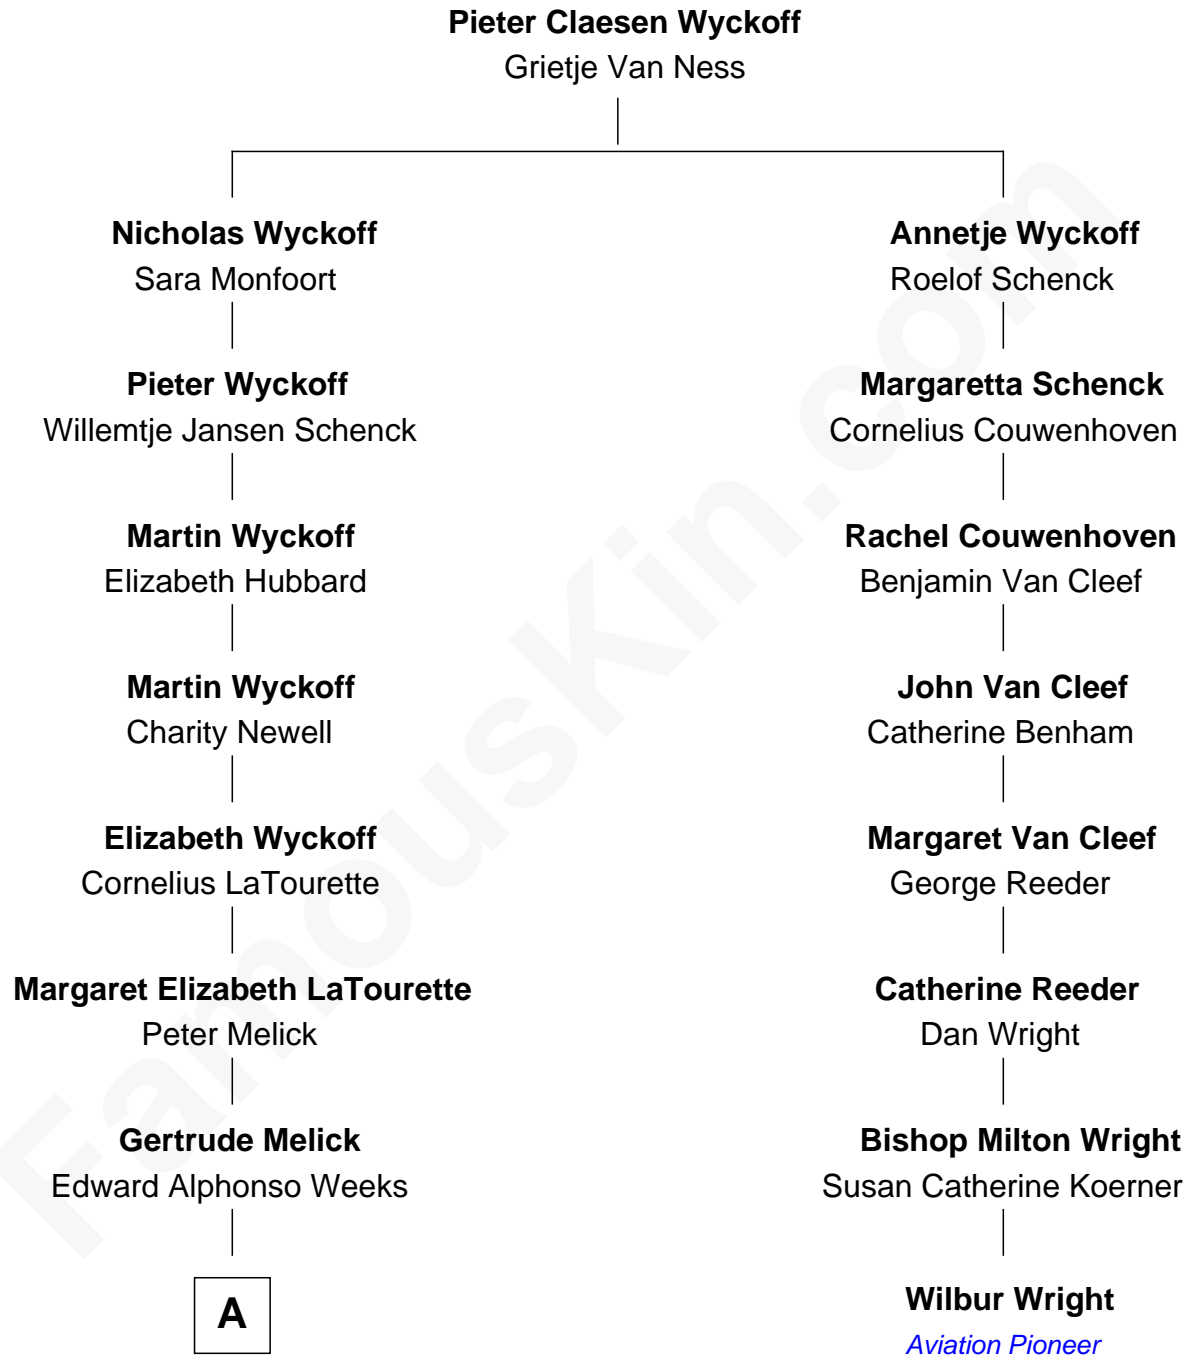

FamousKin.com Relationship Chart of

Kelsey Grammer

TV and Movie Actor

7th cousin 3 times removed of

Wilbur Wright

Wright Brothers - Aviation Pioneer

A

—
Wilbur Kelcey Weeks

Ella M. Romaine

—
Edna M. Weeks

Frank Allen Grammer

—
Frank Allen Grammer

Sally Cranmer

—
Kelsey Grammer

TV and Movie Actor

FamousKin.com