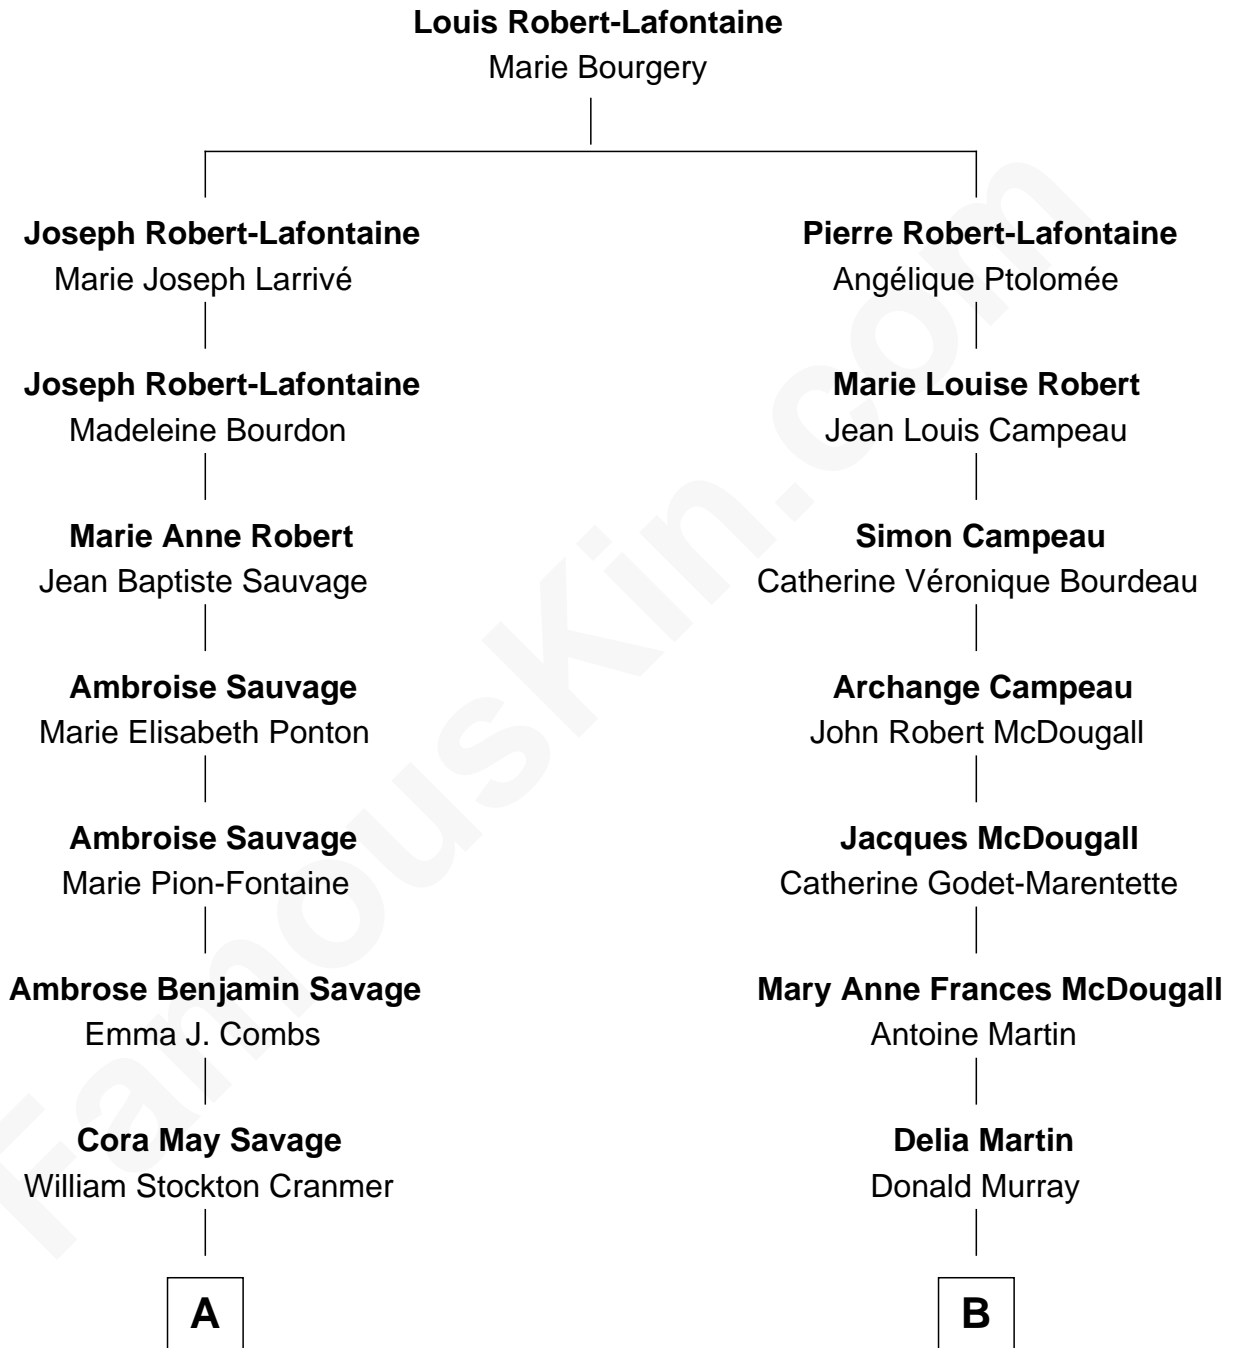

FamousKin.com Relationship Chart of

Kelsey Grammer

TV and Movie Actor

9th cousin of

Hillary (Rodham) Clinton

First Lady of President Bill Clinton

A

Gordon Savage Cranmer
Evangeline Lucile Dimmick

Sally Cranmer
Frank Allen Grammer

Kelsey Grammer
TV and Movie Actor

B

Della Murray
Edwin John Howell

Dorothy Emma Howell
Hugh Ellsworth Rodham

Hillary (Rodham) Clinton
First Lady of Bill Clinton