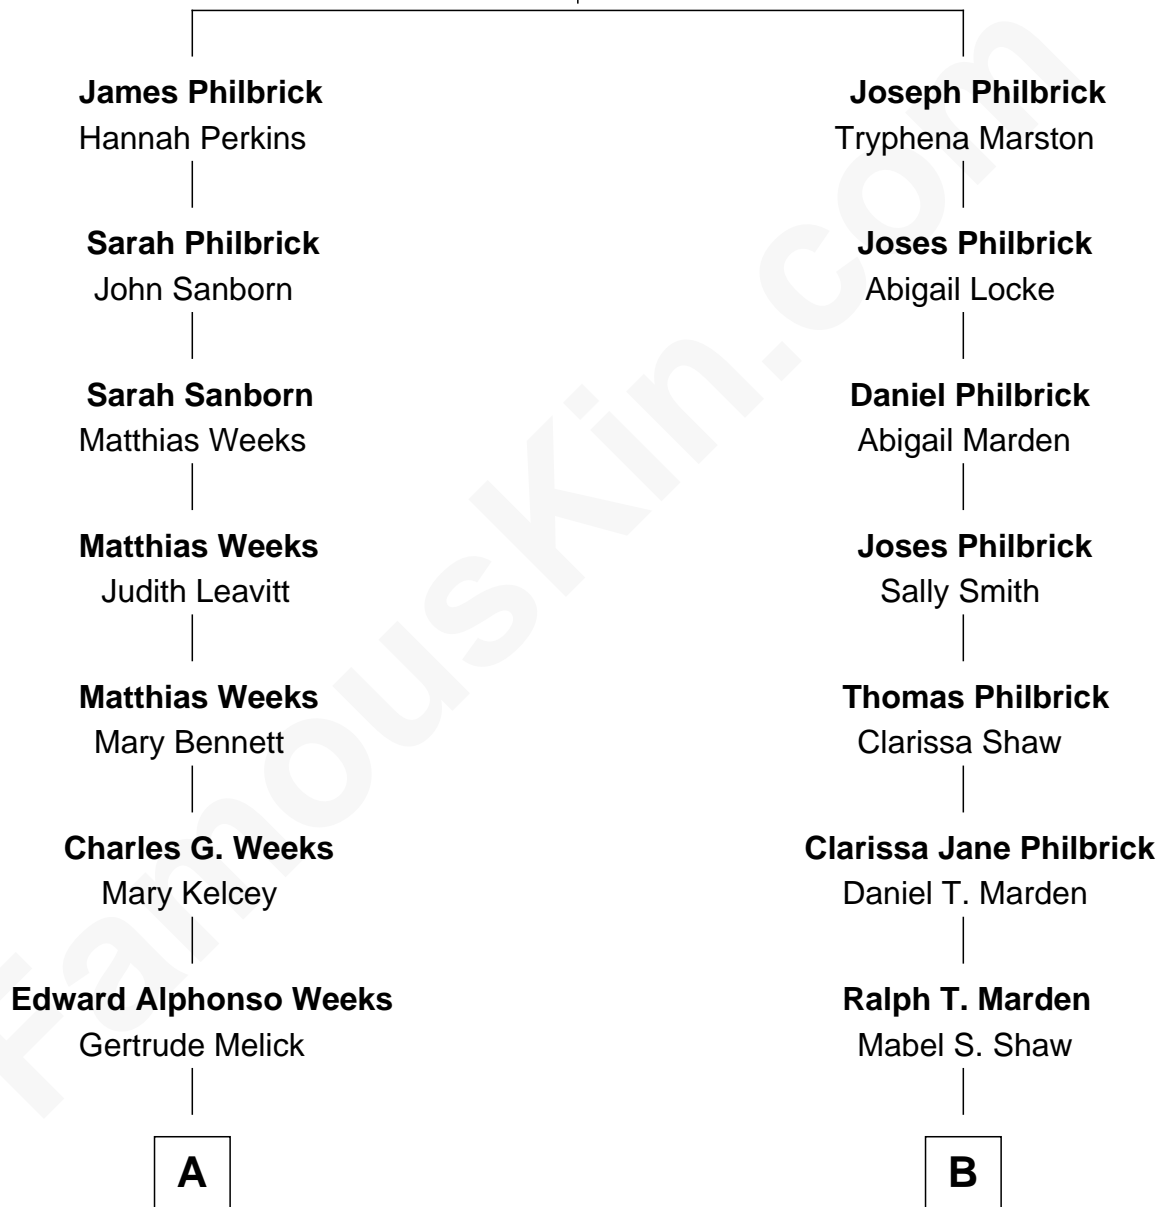

FamousKin.com Relationship Chart of

Kelsey Grammer

TV and Movie Actor

8th cousin 2 times removed of

Adrienne Marden

Movie Actress

James Philbrick

Anna Roberts

Kelsey Grammer photo by [U.S. Navy Photographer's Mate 2nd Class Valerie S. Guffey](#)