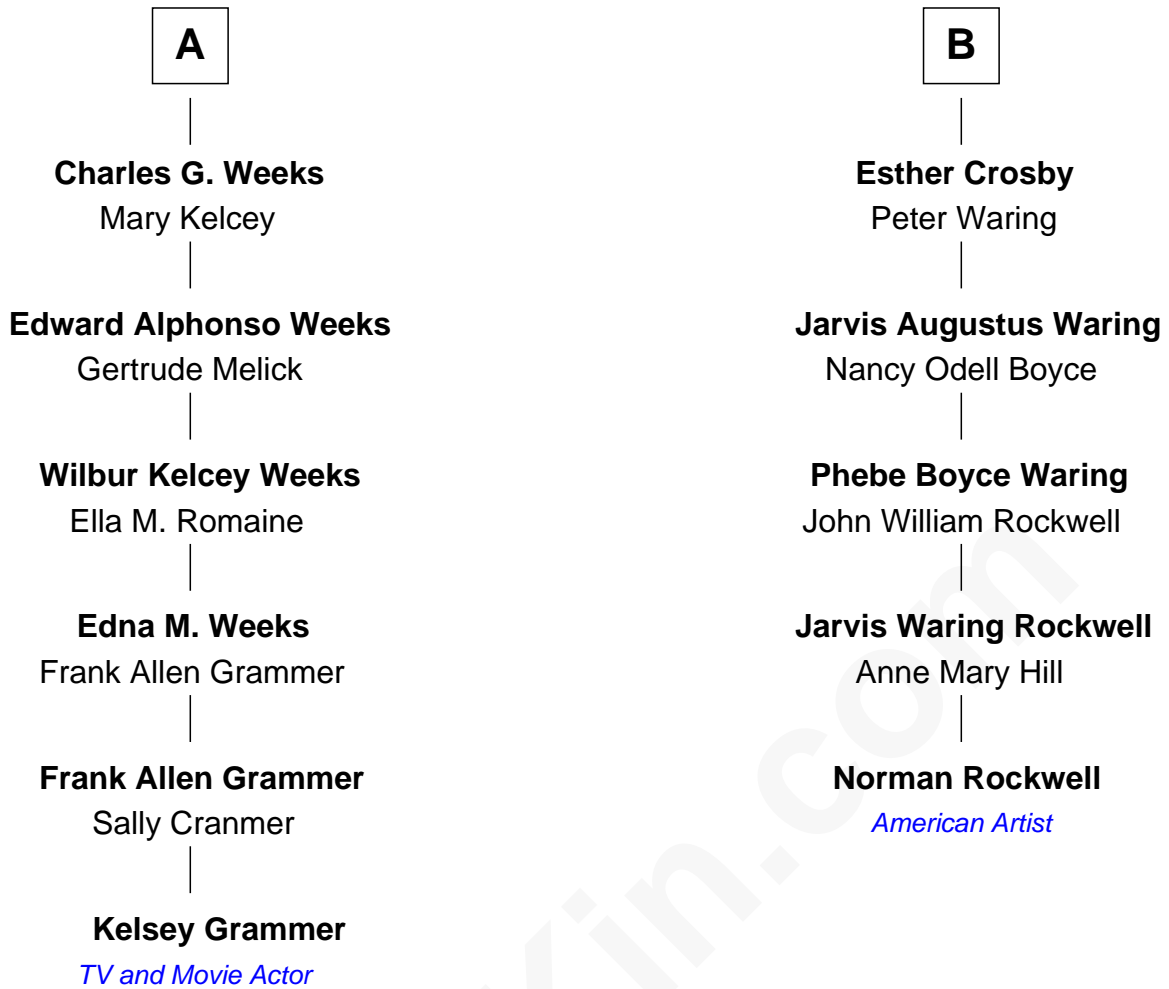

FamousKin.com Relationship Chart of

Kelsey Grammer

TV and Movie Actor

11th cousin 1 time removed of

Norman Rockwell

American Artist

Stephen Bachiler

Kelsey Grammer photo by [U.S. Navy Photographer's Mate 2nd Class Valerie S. Guffey](#)