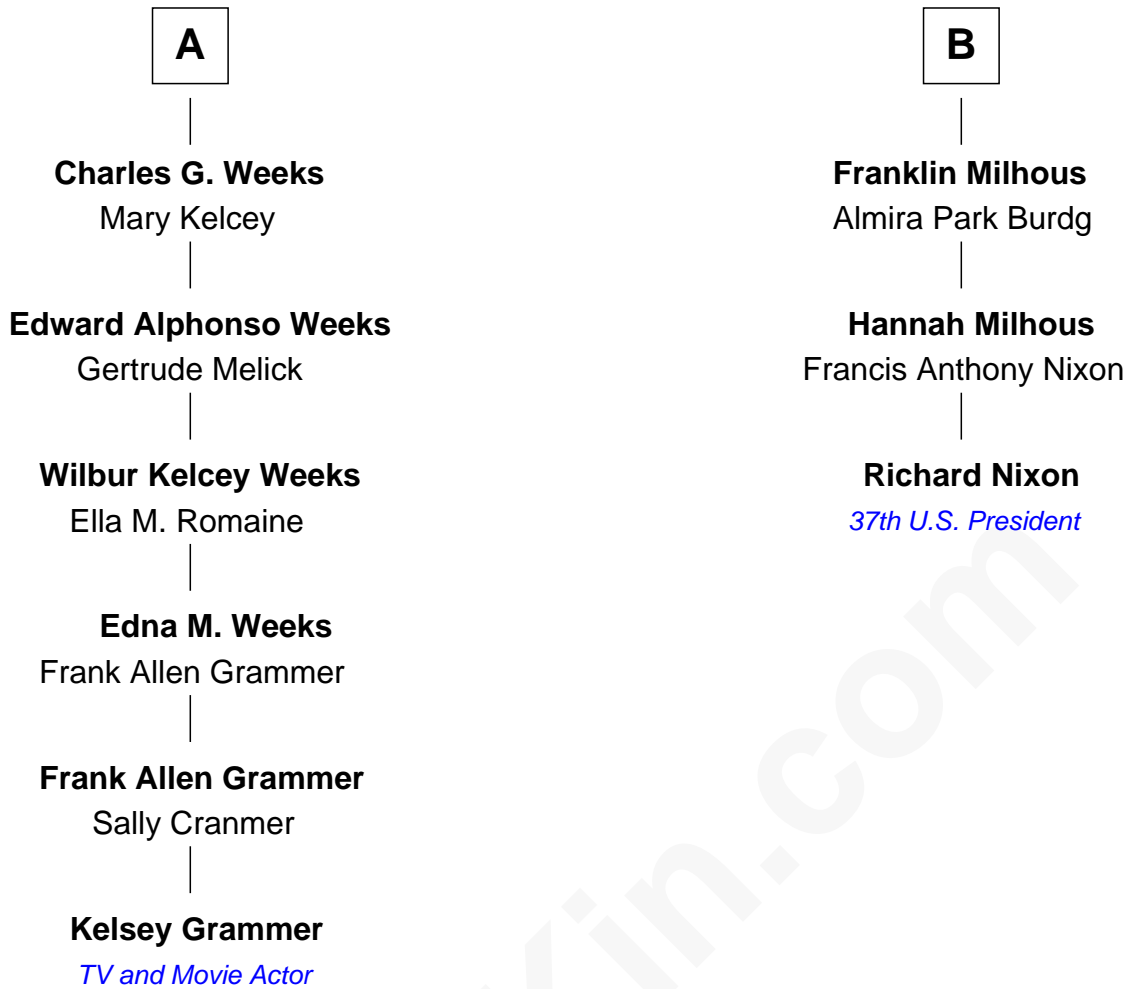

FamousKin.com Relationship Chart of

Kelsey Grammer

TV and Movie Actor

9th cousin 3 times removed of

Richard Nixon

37th U.S. President

Stephen Bachiler

Kelsey Grammer photo by [U.S. Navy Photographer's Mate 2nd Class Valerie S. Guffey](#)