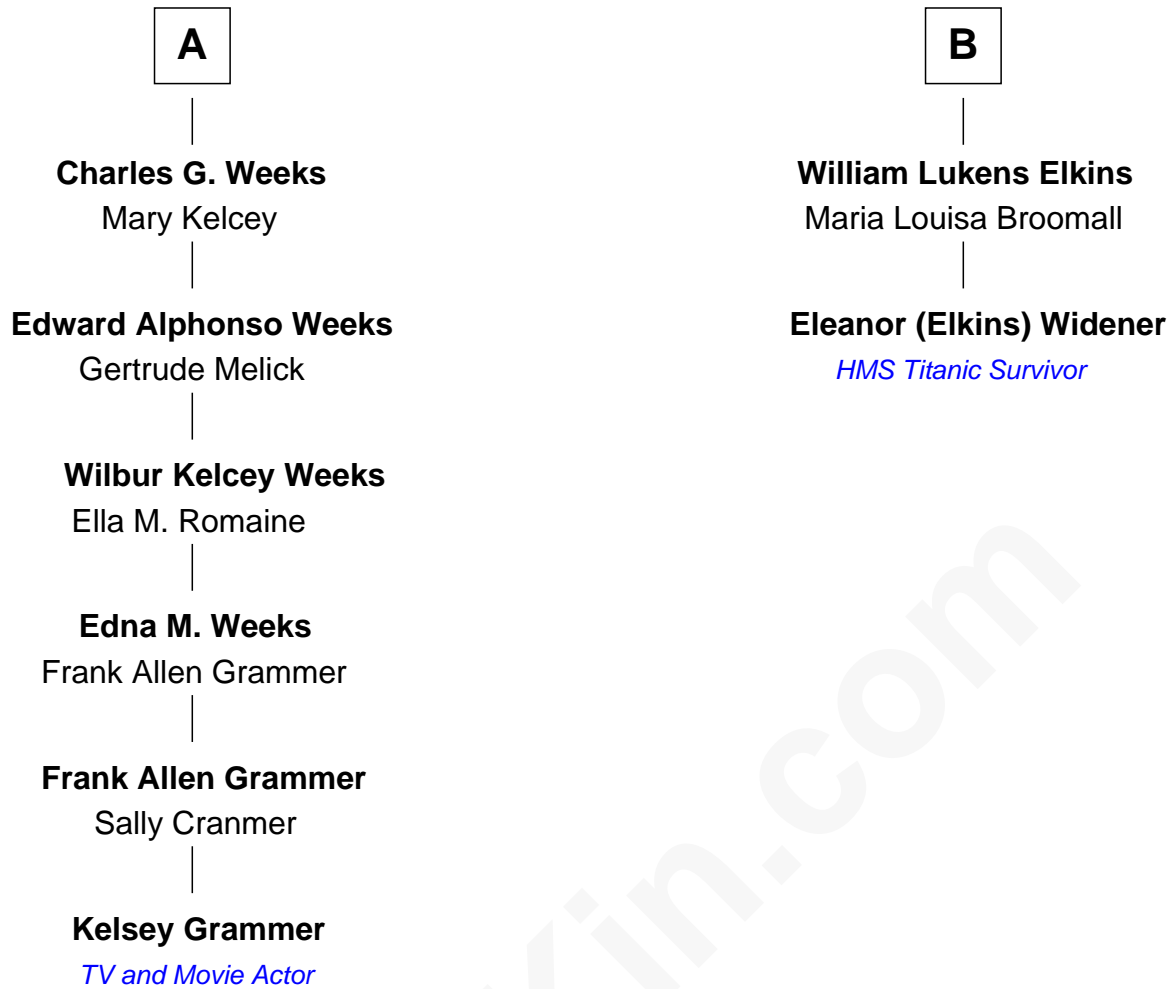

FamousKin.com Relationship Chart of

Kelsey Grammer

TV and Movie Actor

8th cousin 4 times removed of

Eleanor (Elkins) Widener

HMS Titanic Survivor

Stephen Bachiler

Kelsey Grammer photo by [U.S. Navy Photographer's Mate 2nd Class Valerie S. Guffey](#)