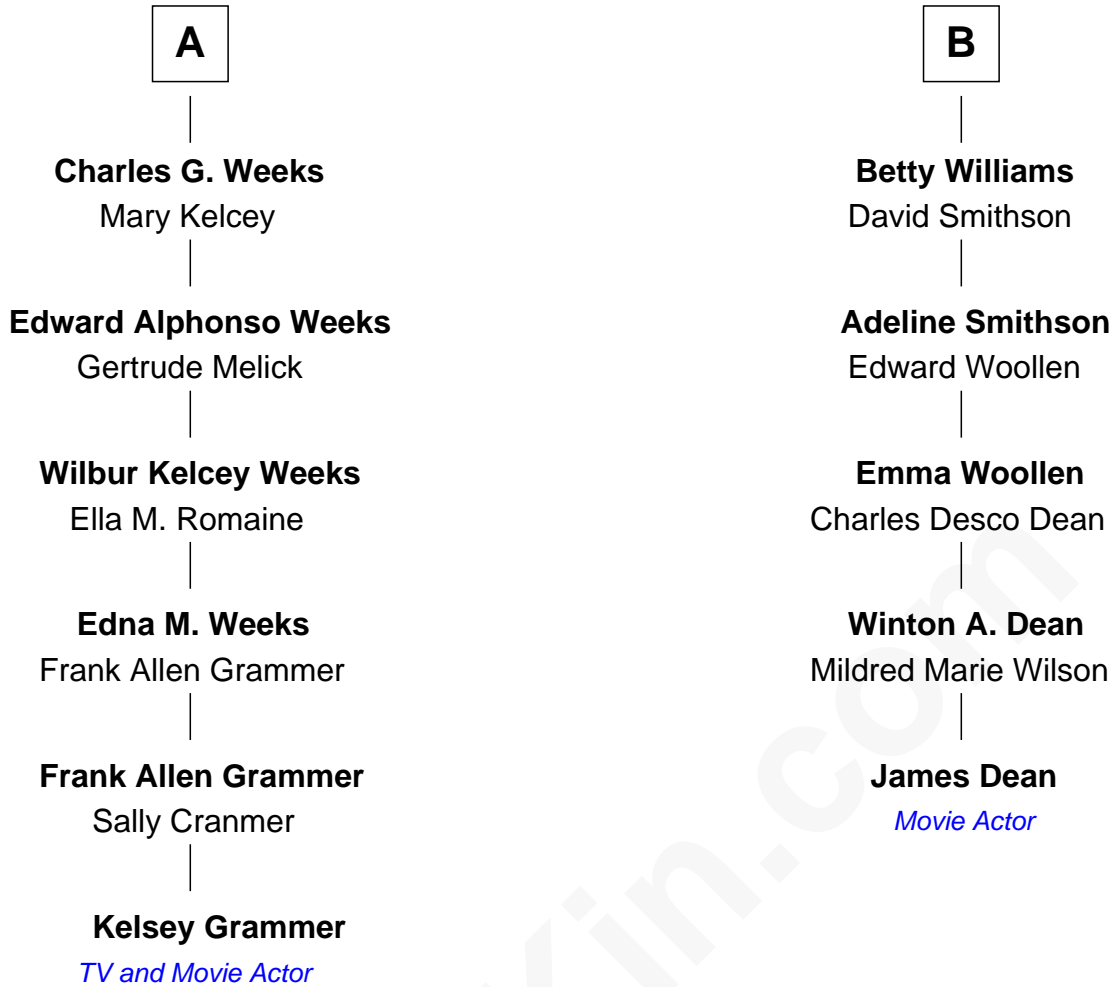

FamousKin.com Relationship Chart of

Kelsey Grammer

TV and Movie Actor

11th cousin 1 time removed of

James Dean

Movie Actor

Stephen Bachiler

Kelsey Grammer photo by [U.S. Navy Photographer's Mate 2nd Class Valerie S. Guffey](#)