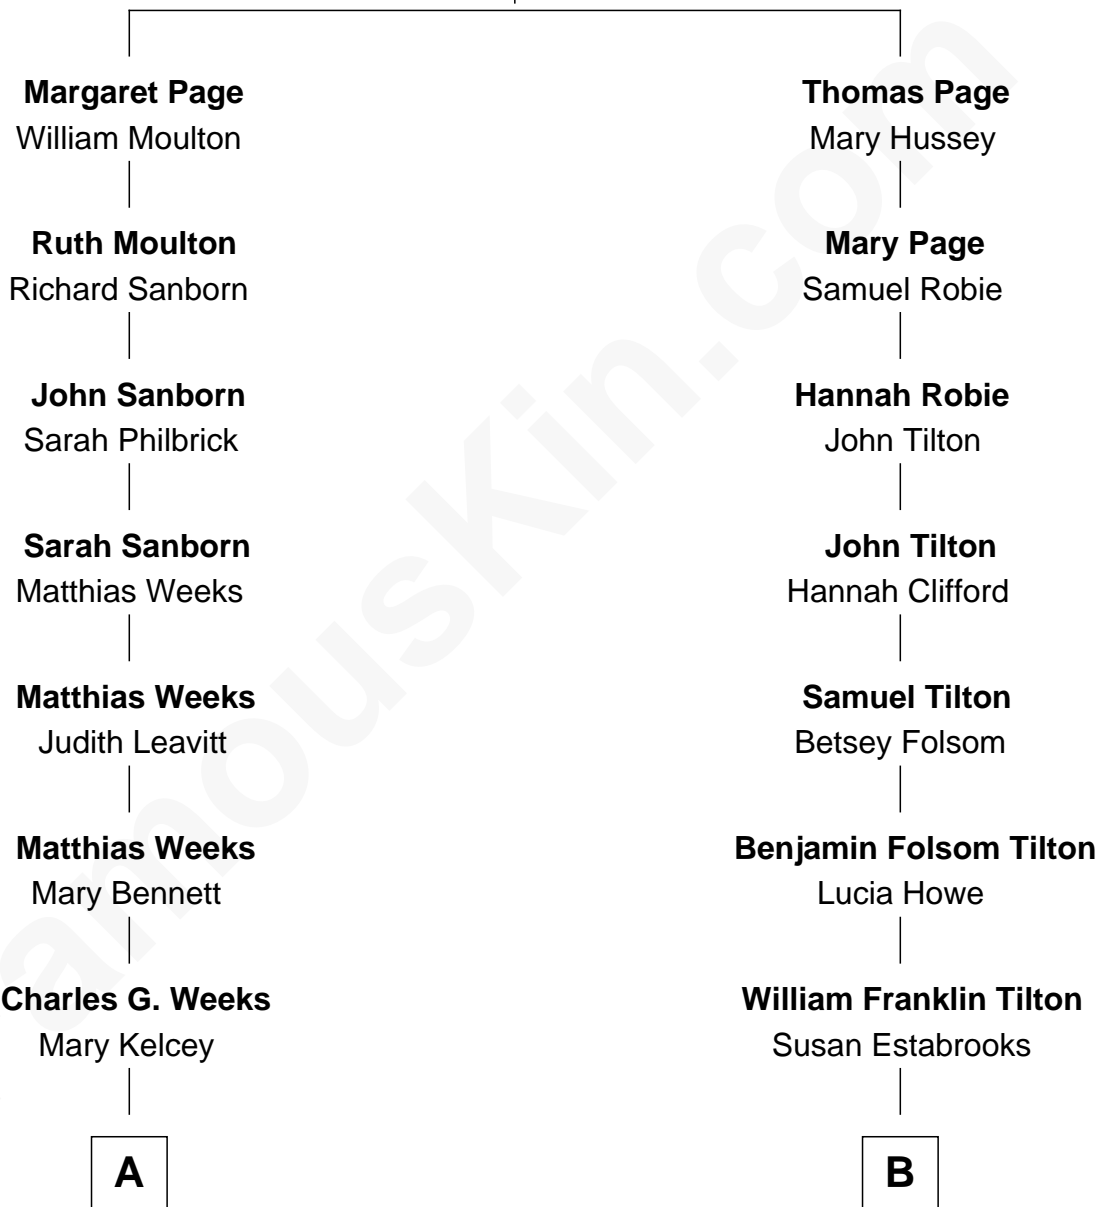

FamousKin.com Relationship Chart of

Kelsey Grammer

TV and Movie Actor

10th cousin 1 time removed of

John Ritter

TV and Movie Actor

Robert Page

Lucy - - - - -

Kelsey Grammer photo by [U.S. Navy Photographer's Mate 2nd Class Valerie S. Guffey](#)