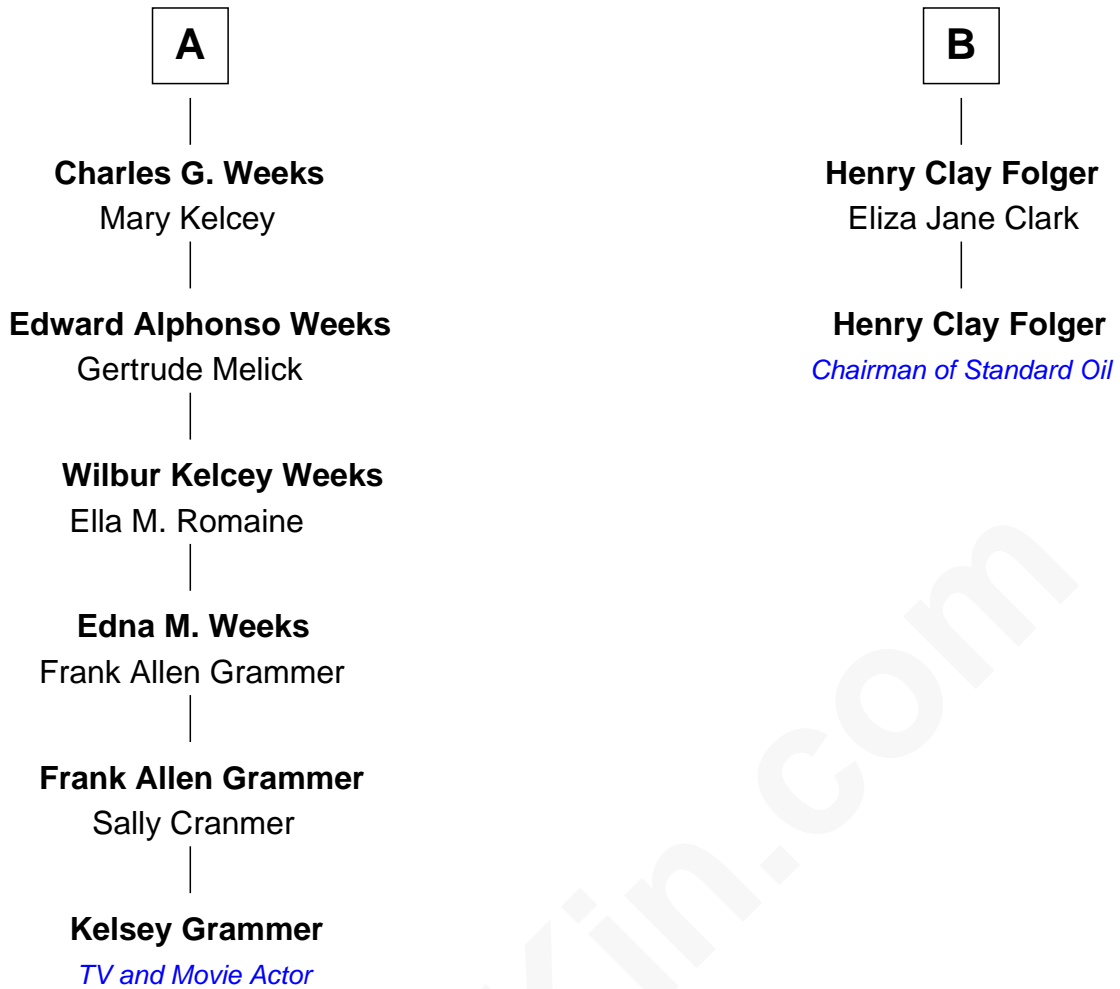

# FamousKin.com Relationship Chart of

**Kelsey Grammer**

*TV and Movie Actor*

8th cousin 4 times removed of

**Henry Clay Folger**

*Founder of Folger Shakespeare Library and Chairman of Standard Oil*

**Stephen Bachiler**

Kelsey Grammer photo by [U.S. Navy Photographer's Mate 2nd Class Valerie S. Guffey](#)