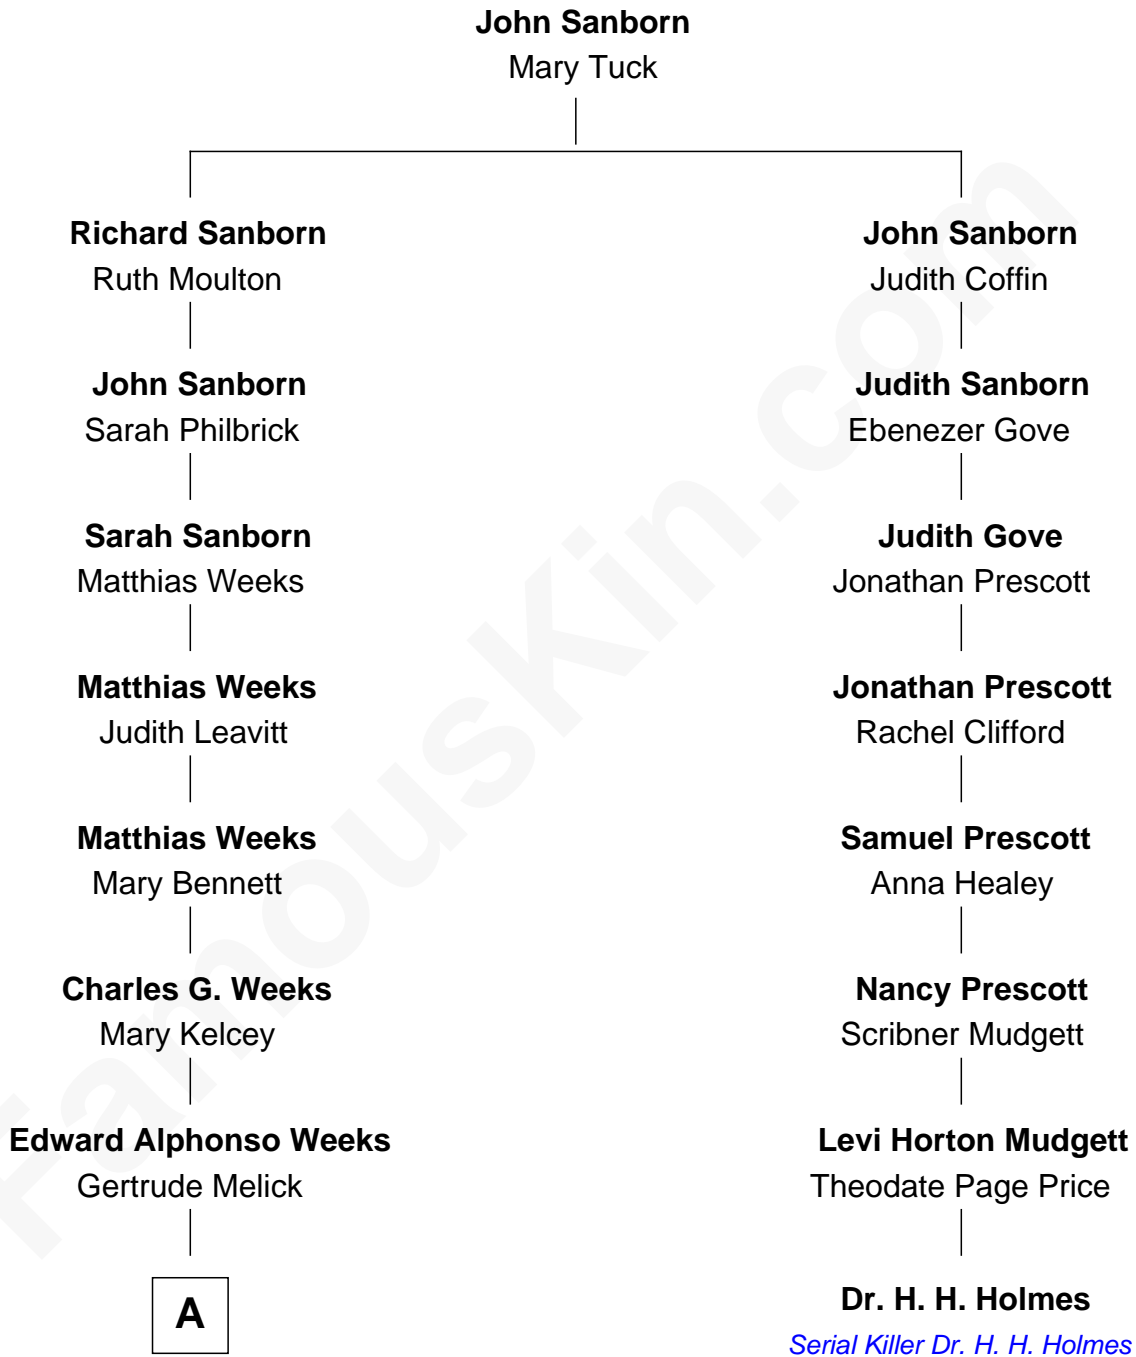

# FamousKin.com Relationship Chart of

**Kelsey Grammer**

*TV and Movie Actor*

7th cousin 3 times removed of

**Dr. H. H. Holmes**

*Serial Killer aka "Devil in the White City"*

**A**

—  
**Wilbur Kelcey Weeks**

Ella M. Romaine

—  
**Edna M. Weeks**

Frank Allen Grammer

—  
**Frank Allen Grammer**

Sally Cranmer

—  
**Kelsey Grammer**

*TV and Movie Actor*

FamousKin.com