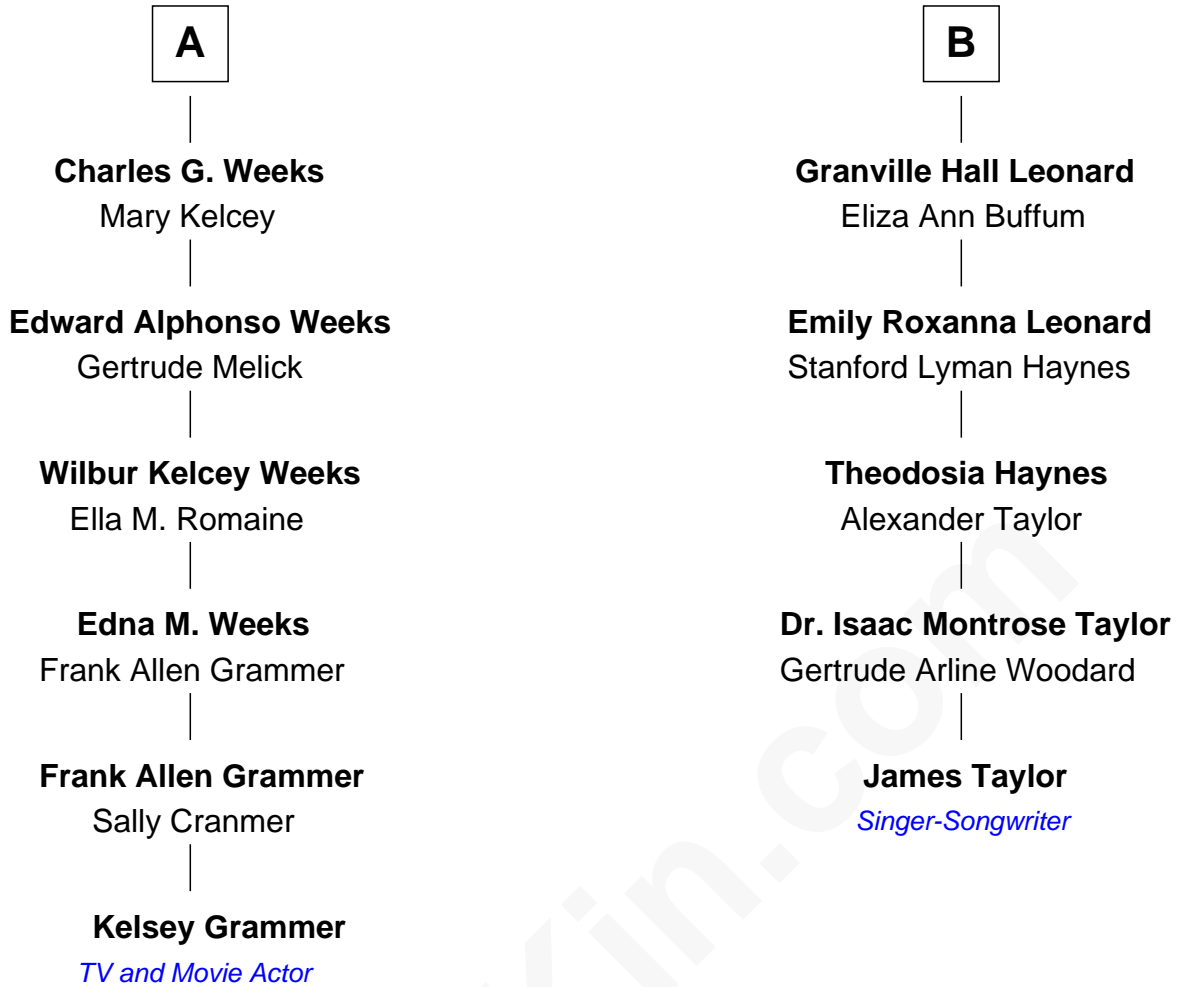

FamousKin.com Relationship Chart of

Kelsey Grammer

TV and Movie Actor

11th cousin 1 time removed of

James Taylor

Singer-Songwriter

Stephen Bachiler

Kelsey Grammer photo by [U.S. Navy Photographer's Mate 2nd Class Valerie S. Guffey](#)