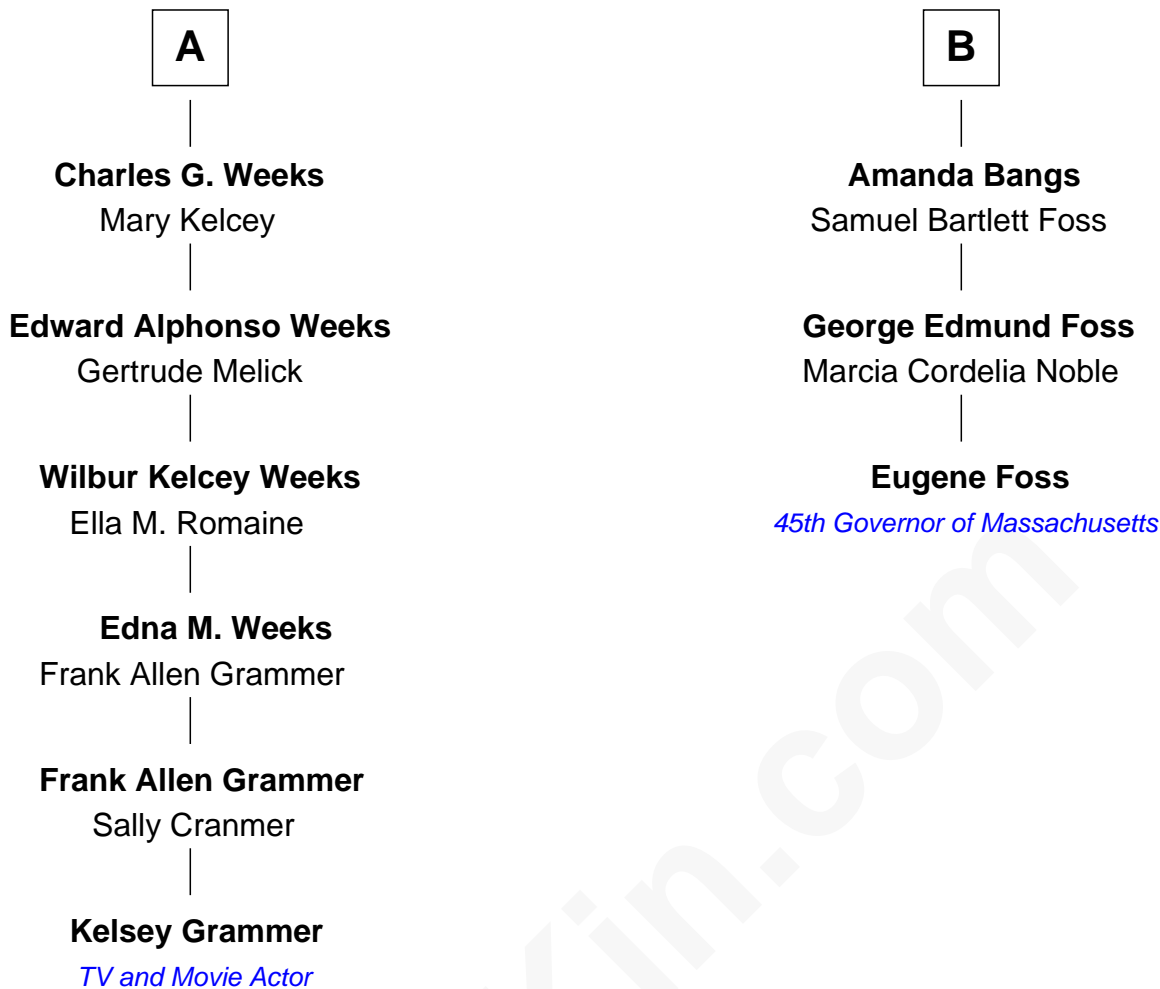

# FamousKin.com Relationship Chart of

**Kelsey Grammer**

*TV and Movie Actor*

9th cousin 3 times removed of

**Eugene Foss**

*45th Governor of Massachusetts*

**Stephen Bachiler**

Kelsey Grammer photo by [U.S. Navy Photographer's Mate 2nd Class Valerie S. Guffey](#)