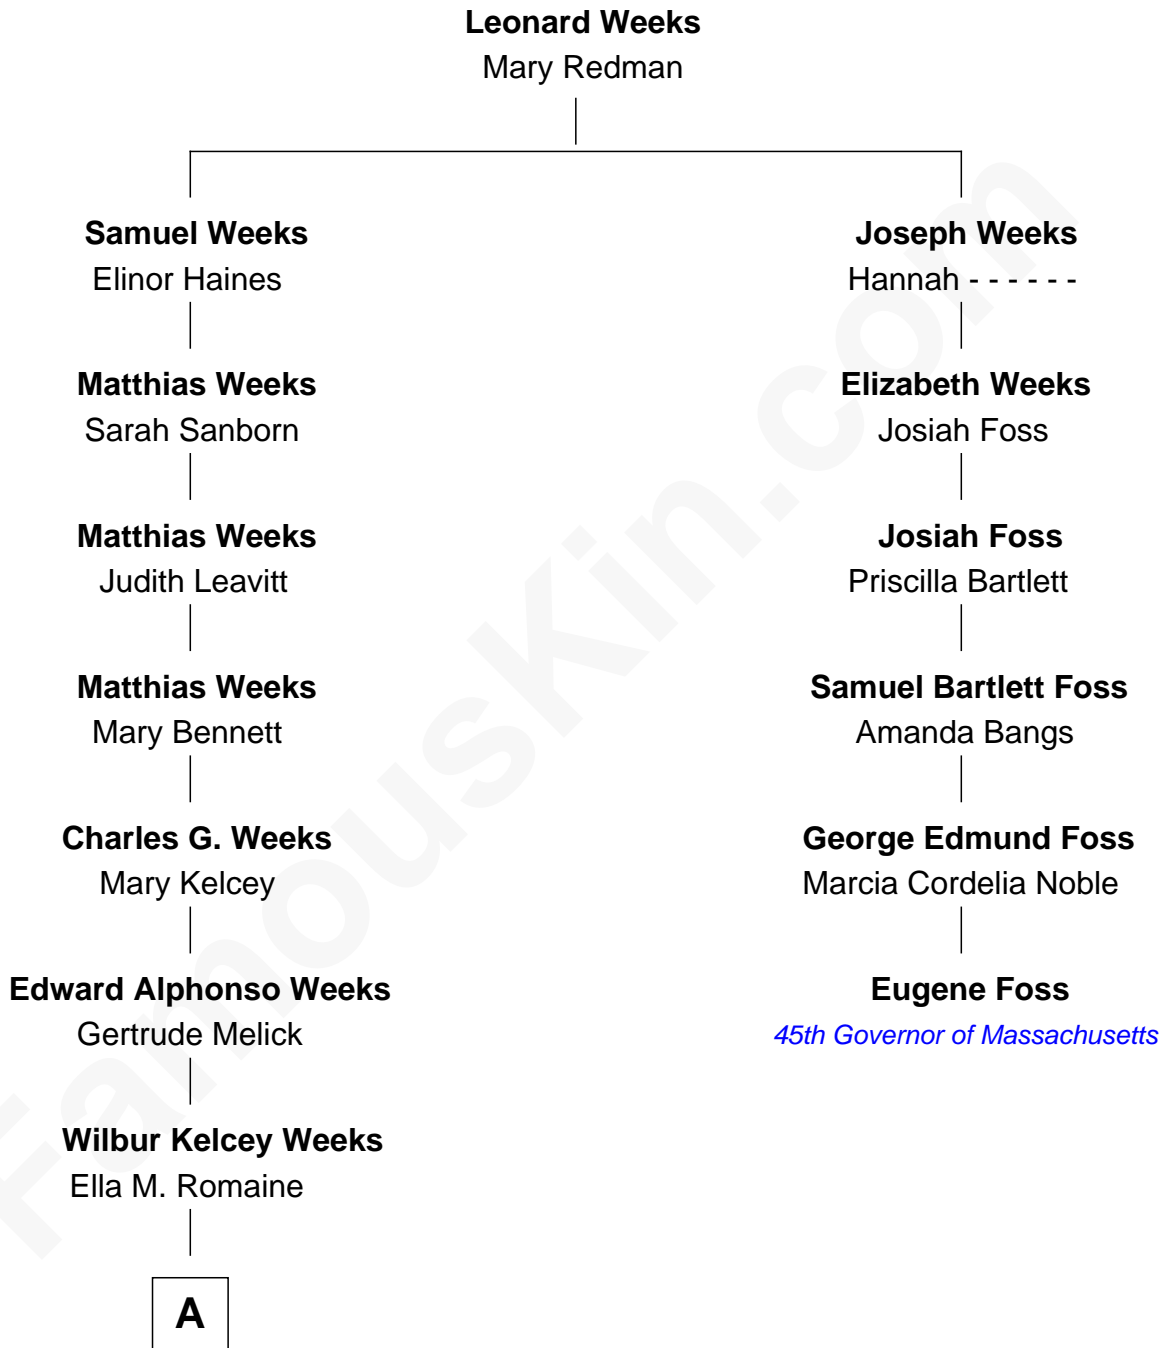

FamousKin.com Relationship Chart of

Kelsey Grammer

TV and Movie Actor

5th cousin 4 times removed of

Eugene Foss

45th Governor of Massachusetts

A

—
Edna M. Weeks
Frank Allen Grammer

—
Frank Allen Grammer
Sally Cranmer

—
Kelsey Grammer
TV and Movie Actor

Kelsey Grammer photo by [U.S. Navy Photographer's Mate 2nd Class Valerie S. Guffey](#)