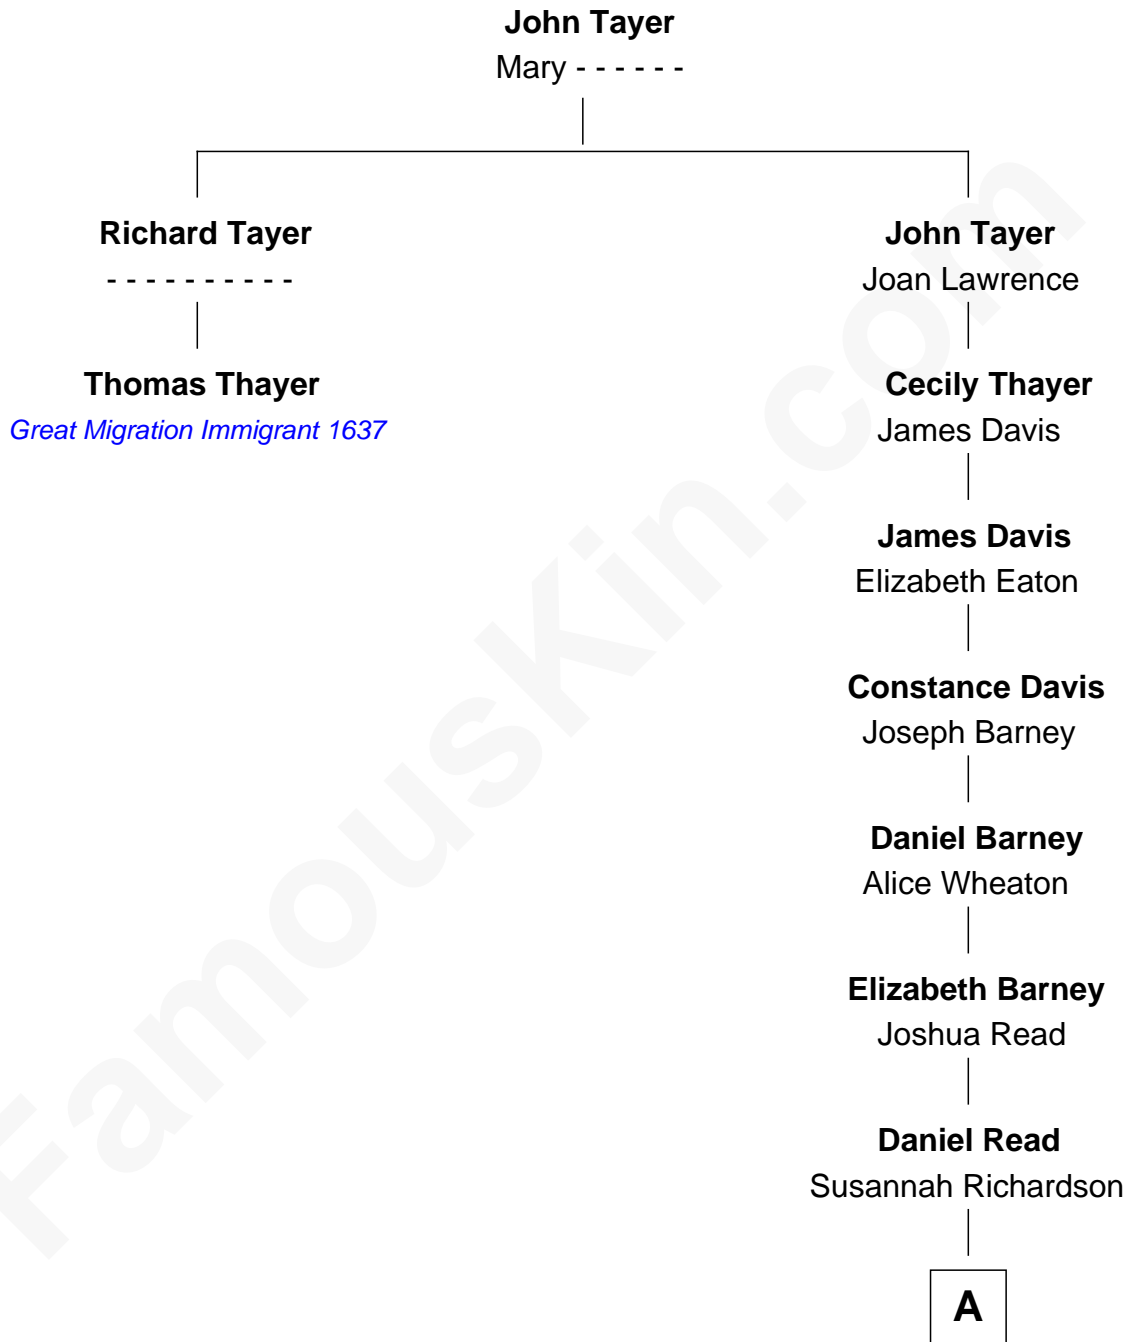

## Relationship Chart of

### Thomas Thayer

(1596 - 1665) *Great Migration Immigrant 1637*

1st cousin 7 times removed of

**Susan B. Anthony**

*Women's Rights Advocate*

**A**

—  
**Lucy Read**  
Daniel Anthony

—  
**Susan B. Anthony**  
*Women's Rights Advocate*